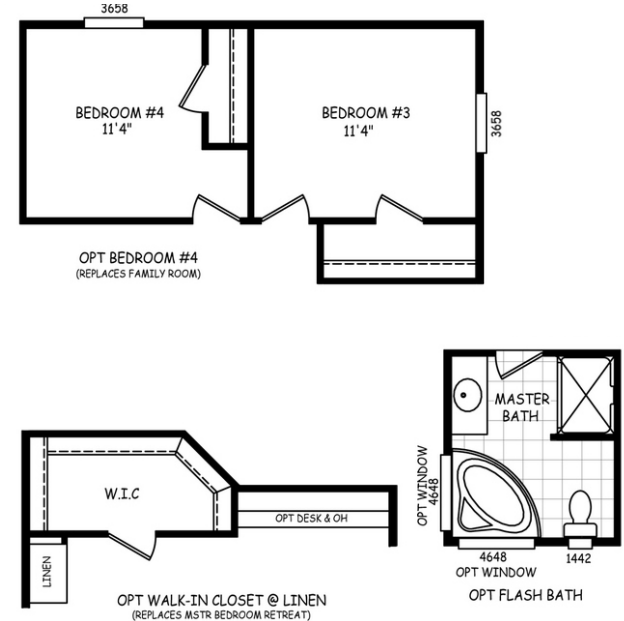

Nielson

GS Series

1,493 SQ. FT. (Approximate) 3 Bedrooms, 2 Baths

Last Updated: 2-28-22

MOBILE HOMES ON MAIN
8355 E. Main Street
Mesa, AZ 85207

MobileHomesOnMain.com | 1-800-750-8796

IMPORTANT: Alta Cima Corp reserves the right to modify, cancel or substitute products or features of this event at any time without prior notice or obligation. Pictures and other promotional materials are representative and may depict or contain floor plans, square footages, elevations, options, upgrades, extra design features, decorations, floor coverings, specialty light fixtures, custom paint and wall coverings, window treatments, landscaping, sound and alarm systems, furnishings, appliances, and other designer/decorator features and amenities that are not included as part of the home and/or may not be available at all locations. Home, pricing and community information is subject to change, and homes to prior sale, at any time without notice or obligation. ©2020 Alta Cima Corp. All rights reserved.