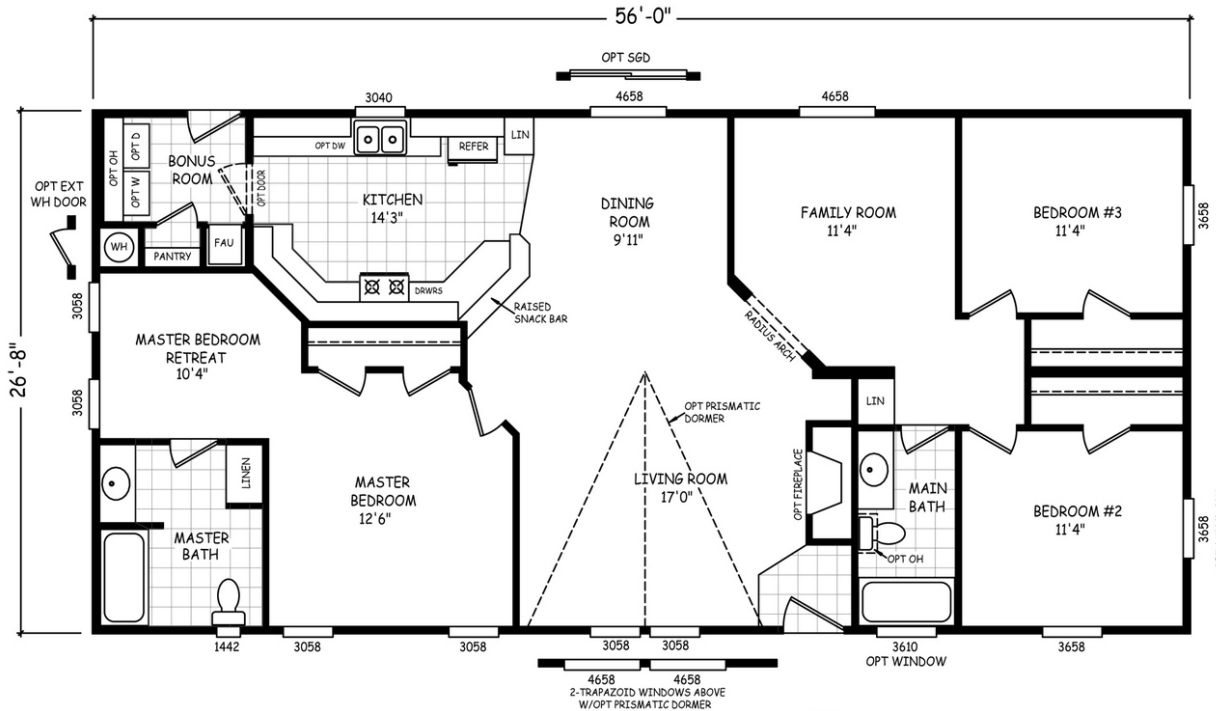

Nielson

GS Series

1,493 SQ. FT. (Approximate) 3 Bedrooms, 2 Baths

Last Updated: 2-28-22

MOBILE HOMES ON MAIN
8355 E. Main Street
Mesa, AZ 85207

MobileHomesOnMain.com | 1-800-750-8796

IMPORTANT: Alta Cima Corp reserves the right to modify, cancel or substitute products or features of this event at any time without prior notice or obligation. Pictures and other promotional materials are representative and may depict or contain floor plans, square footages, elevations, options, upgrades, extra design features, decorations, floor coverings, specialty light fixtures, custom paint and wall coverings, window treatments, landscaping, sound and alarm systems, furnishings, appliances, and other designer/decorator features and amenities that are not included as part of the home and/or may not be available at all locations. Home, pricing and community information is subject to change, and homes to prior sale, at any time without notice or obligation. ©2020 Alta Cima Corp. All rights reserved.