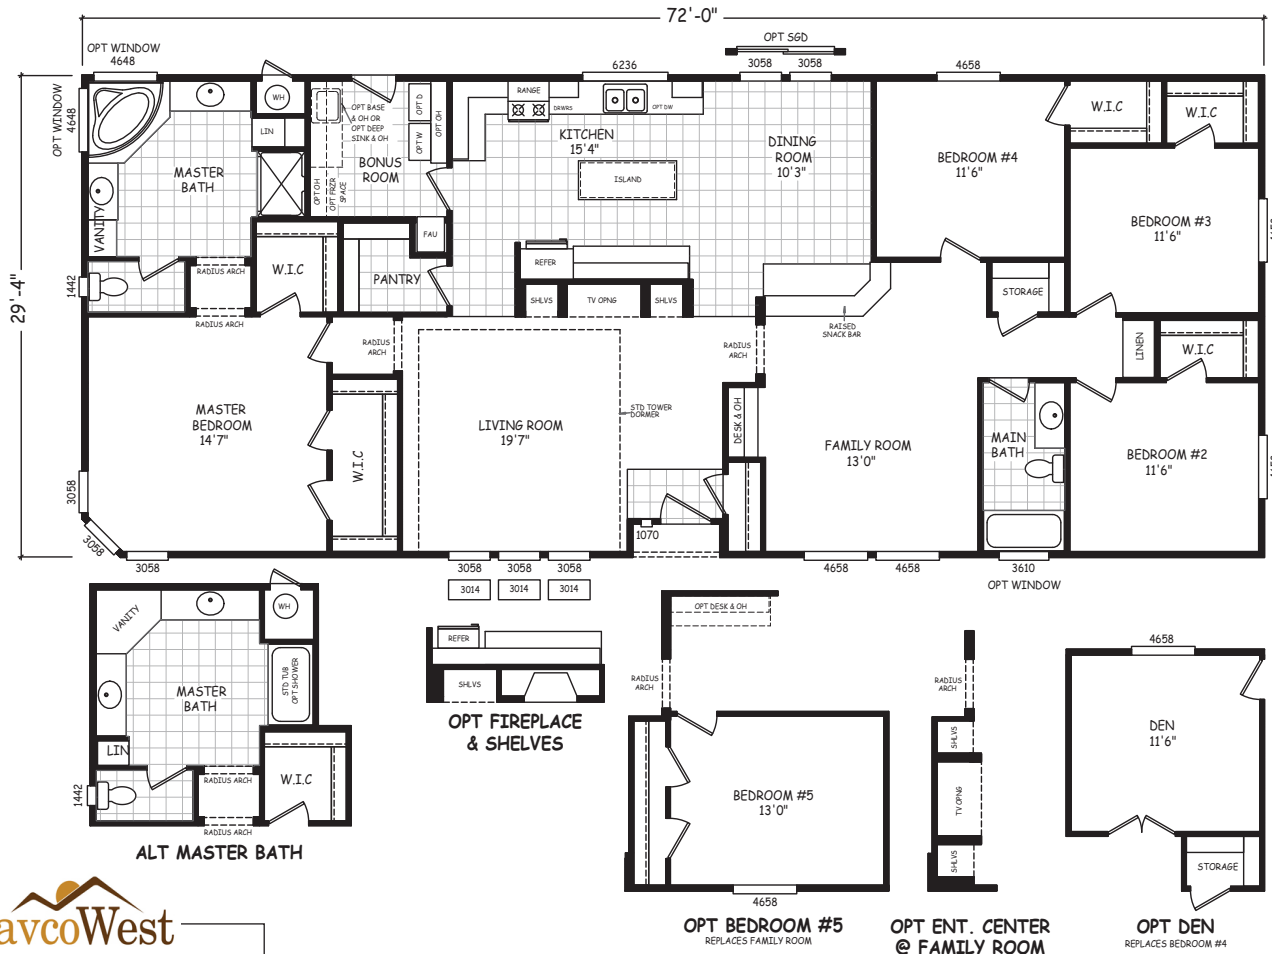

Oracho

Estate Series

2,098 SQ. FT. (Approximate) 4 Bedrooms, 2 Baths

Last Updated: 1-8-2021

MOBILE HOMES ON MAIN
8355 E. Main Street
Mesa, AZ 85207

MobileHomesOnMain.com | 1-800-750-8796

IMPORTANT: Alta Cima Corp reserves the right to modify, cancel or substitute products or features of this event at any time without prior notice or obligation. Pictures and other promotional materials are representative and may depict or contain floor plans, square footages, elevations, options, upgrades, extra design features, decorations, floor coverings, specialty light fixtures, custom paint and wall coverings, window treatments, landscaping, sound and alarm systems, furnishings, appliances, and other designer/decorator features and amenities that are not included as part of the home and/or may not be available at all locations. Home, pricing and community information is subject to change, and homes to prior sale, at any time without notice or obligation. ©2020 Alta Cima Corp. All rights reserved.