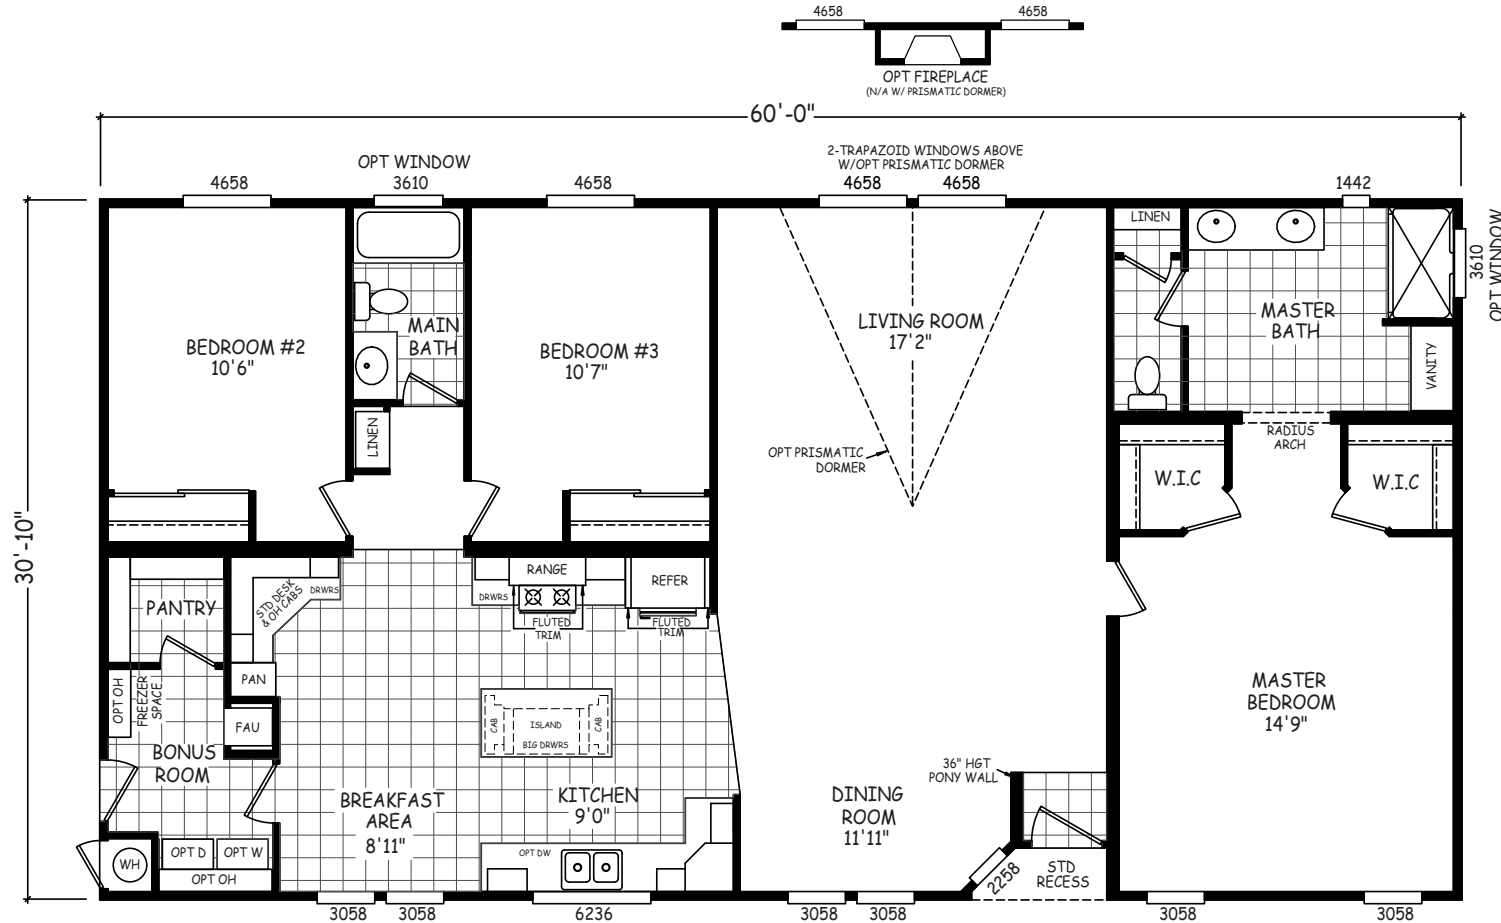

# Mobile Homes ON MAIN

3 Bedroom, 2 Bath  
Approx. 1,850 Sq. Ft.

1-800-750-8796

www.MobileHomesOnMain.com

1-800-750-8796

www.MobileHomesOnMain.com

I authorize Mobile Homes on Main to build my house, per this plan  
X \_\_\_\_\_  
Customer Signature / Date