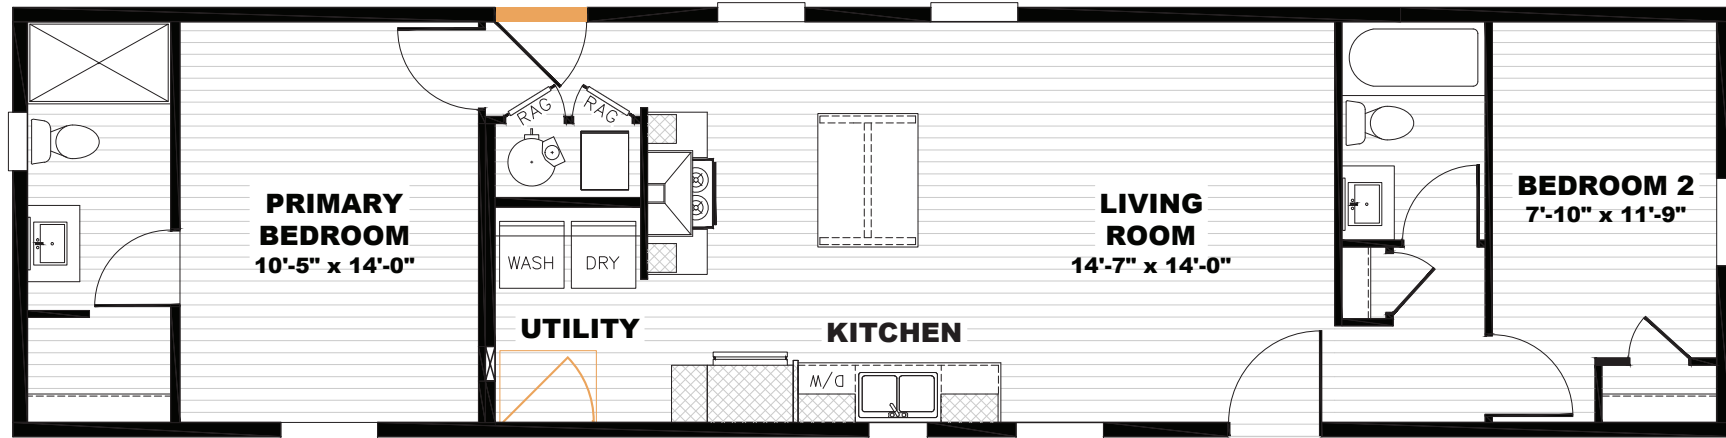

Rangerville

Tempo Series - Single Section

900 SQ. FT. (Approximate) 2 Bedroom, 2 Bath

Last Updated: 8-29-24

 Alternate Door Location Available

MOBILE HOMES ON MAIN
8355 E. Main Street
Mesa, AZ 85207

MobileHomesOnMain.com | 1-800-750-8796