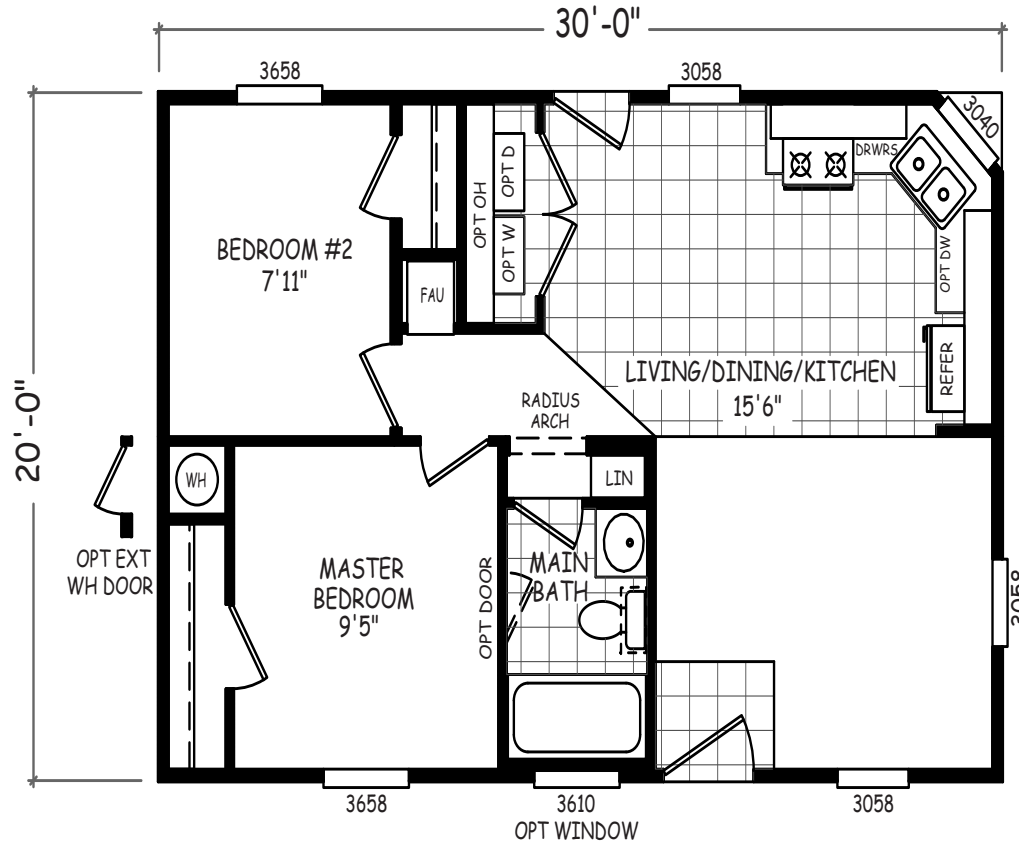

Rulon

GS Series

600 SQ. FT. (Approximate) 2 Bedroom, 1 Bath

Last Updated: 10-30-20

MOBILE HOMES ON MAIN
8355 E. Main Street
Mesa, AZ 85207

MobileHomesOnMain.com | 1-800-750-8796

IMPORTANT: Alta Cima Corp reserves the right to modify, cancel or substitute products or features of this event at any time without prior notice or obligation. Pictures and other promotional materials are representative and may depict or contain floor plans, square footages, elevations, options, upgrades, extra design features, decorations, floor coverings, specialty light fixtures, custom paint and wall coverings, window treatments, landscaping, sound and alarm systems, furnishings, appliances, and other designer/decorator features and amenities that are not included as part of the home and/or may not be available at all locations. Home, pricing and community information is subject to change, and homes to prior sale, at any time without notice or obligation. ©2020 Alta Cima Corp. All rights reserved.