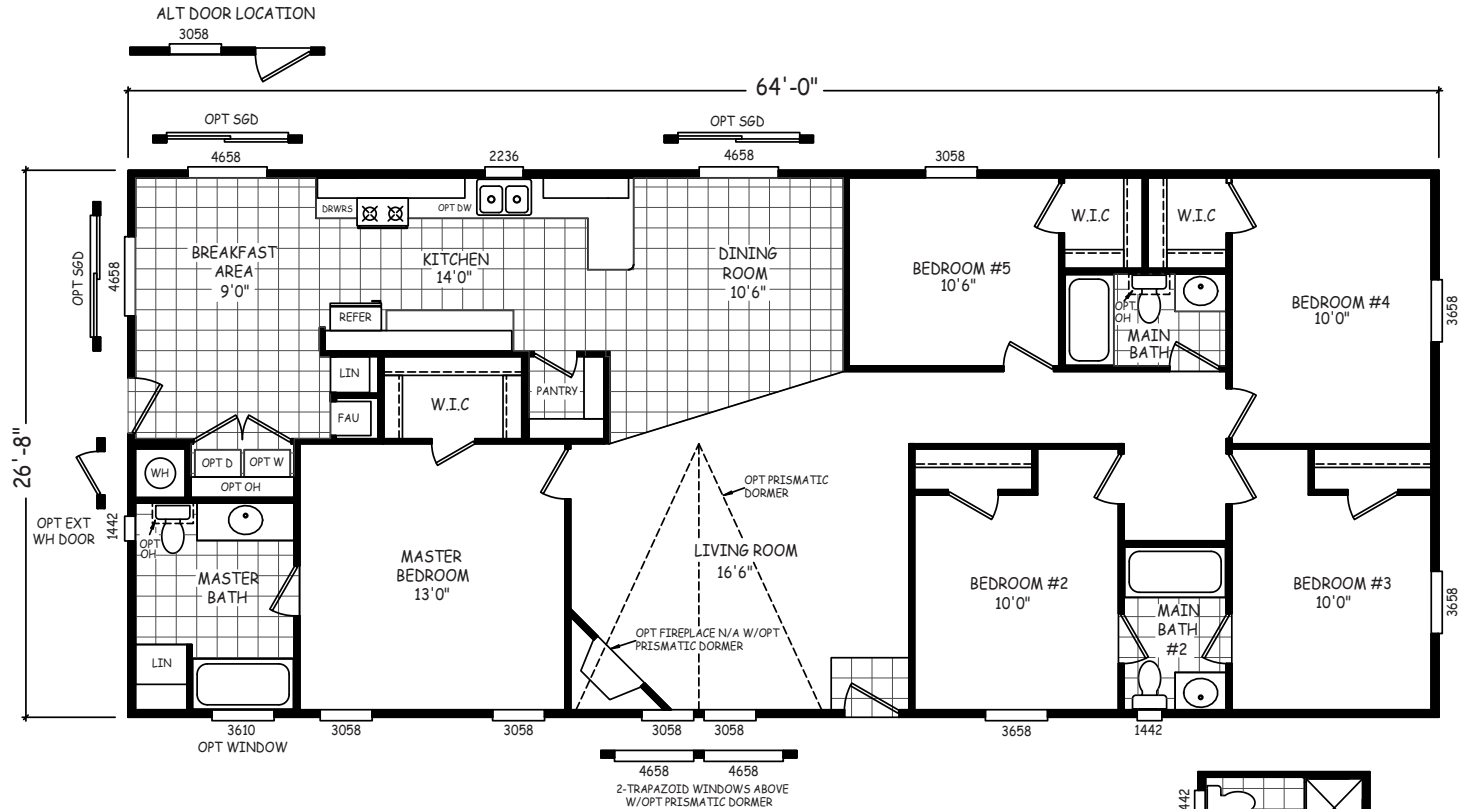

Shari

GS Series

1,707 SQ. FT. (Approximate) 5 Bedrooms, 3 Baths

Last Updated: 3-8-22

MOBILE HOMES ON MAIN
8355 E. Main Street
Mesa, AZ 85207

MobileHomesOnMain.com | 1-800-750-8796

IMPORTANT: Alta Cima Corp reserves the right to modify, cancel or substitute products or features of this event at any time without prior notice or obligation. Pictures and other promotional materials are representative and may depict or contain floor plans, square footages, elevations, options, upgrades, extra design features, decorations, floor coverings, specialty light fixtures, custom paint and wall coverings, window treatments, landscaping, sound and alarm systems, furnishings, appliances, and other designer/decorator features and amenities that are not included as part of the home and/or may not be available at all locations. Home, pricing and community information is subject to change, and homes to prior sale, at any time without notice or obligation. ©2020 Alta Cima Corp. All rights reserved.