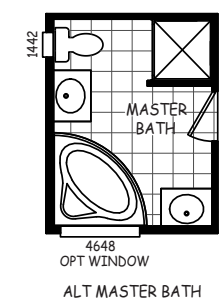

Shari

GS Series

1,707 SQ. FT. (Approximate) 5 Bedrooms, 3 Baths

Last Updated: 3-8-22

MOBILE HOMES ON MAIN
8355 E. Main Street
Mesa, AZ 85207

MobileHomesOnMain.com | 1-800-750-8796

IMPORTANT: Alta Cima Corp reserves the right to modify, cancel or substitute products or features of this event at any time without prior notice or obligation. Pictures and other promotional materials are representative and may depict or contain floor plans, square footages, elevations, options, upgrades, extra design features, decorations, floor coverings, specialty light fixtures, custom paint and wall coverings, window treatments, landscaping, sound and alarm systems, furnishings, appliances, and other designer/decorator features and amenities that are not included as part of the home and/or may not be available at all locations. Home, pricing and community information is subject to change, and homes to prior sale, at any time without notice or obligation. ©2020 Alta Cima Corp. All rights reserved.