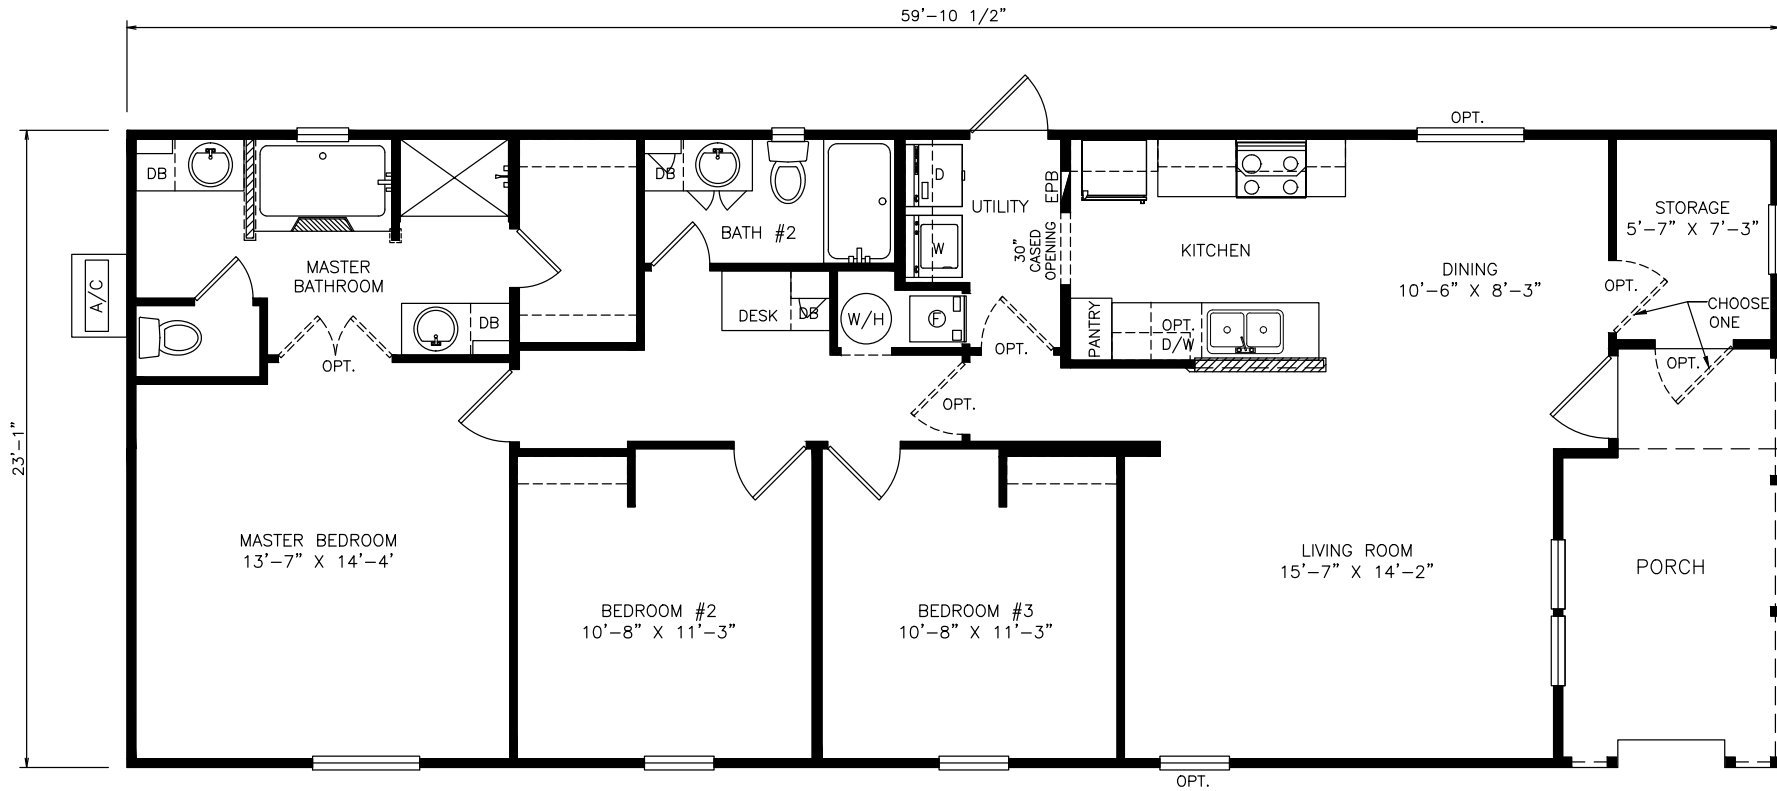

Sunshadow

Select Series - Multi Section

1,276 SQ. FT. (Approximate) 3 Bedrooms, 2 Baths

Last Updated: 6-21-21

MOBILE HOMES ON MAIN
8355 E. Main Street
Mesa, AZ 85207

MobileHomesOnMain.com | 1-800-750-8796

IMPORTANT: Alta Cima Corp reserves the right to modify, cancel or substitute products or features of this event at any time without prior notice or obligation. Pictures and other promotional materials are representative and may depict or contain floor plans, square footages, elevations, options, upgrades, extra design features, decorations, floor coverings, specialty light fixtures, custom paint and wall coverings, window treatments, landscaping, sound and alarm systems, furnishings, appliances, and other designer/decorator features and amenities that are not included as part of the home and/or may not be available at all locations. Home, pricing and community information is subject to change, and homes to prior sale, at any time without notice or obligation. ©2020 Alta Cima Corp. All rights reserved.