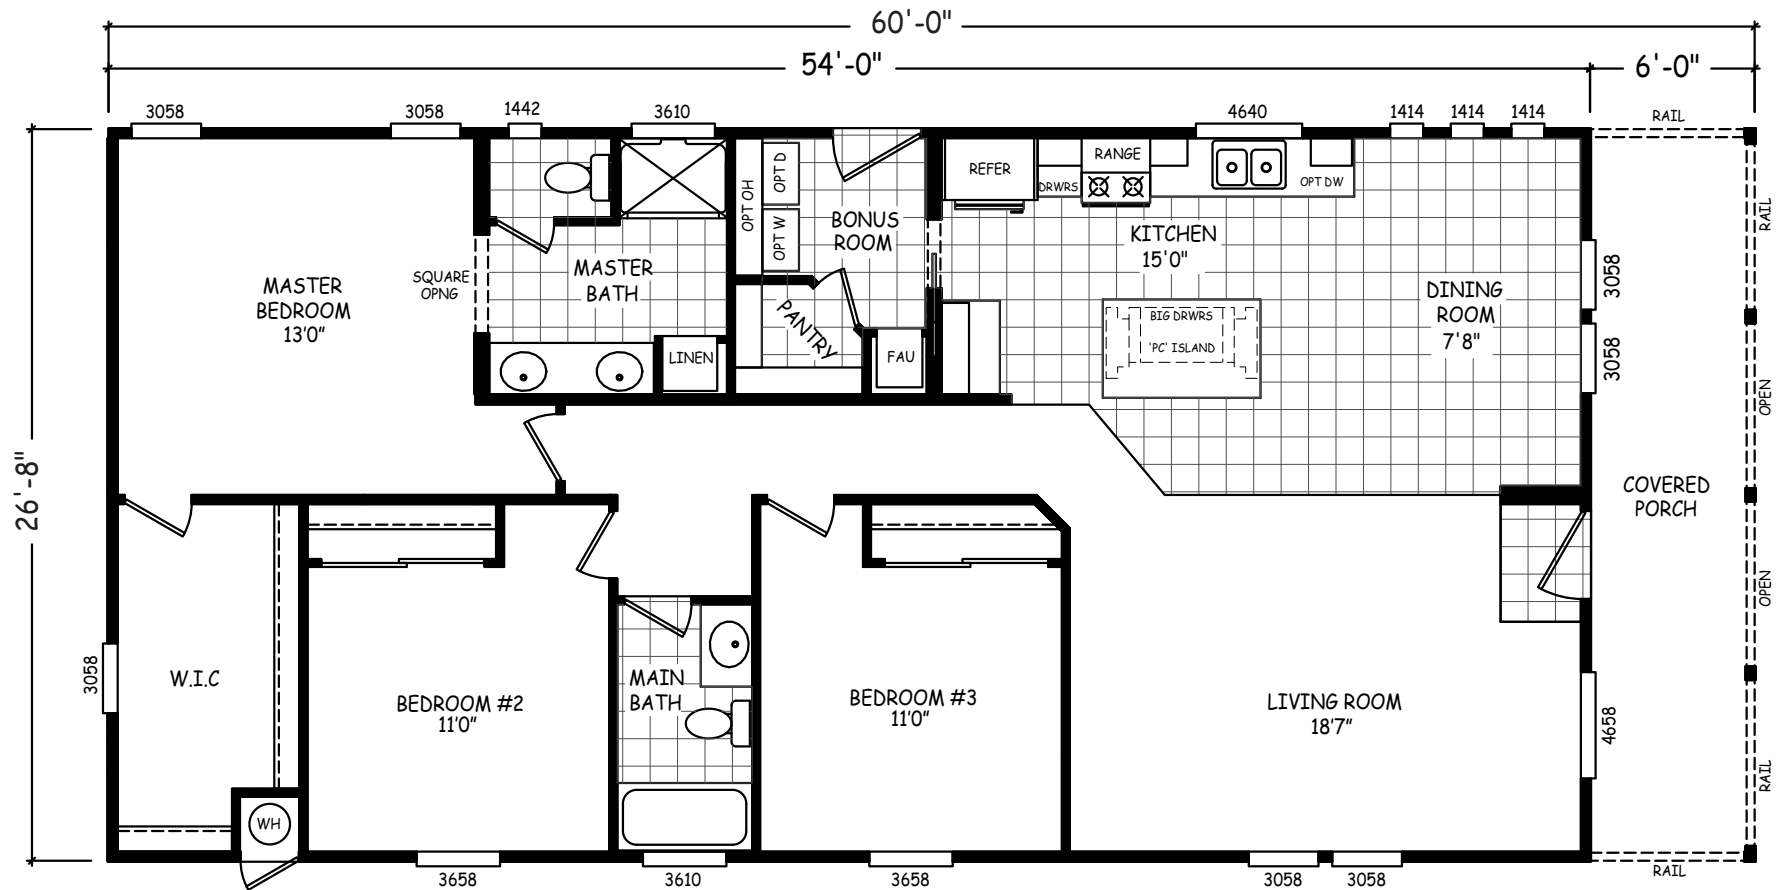

Talameer

Sedona Ridge Series

Mobile Homes ON MAIN

3 Bedrooms, 2 Baths
Approx. 1,440 Sq. Ft.

1-800-750-8796

www.MobileHomesOnMain.com

1-800-750-8796

www.MobileHomesOnMain.com