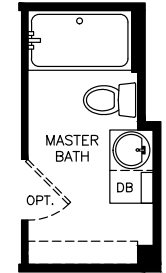

# Valle Vista

Select Series - Single Section

795 SQ. FT. (Approximate) 3 Bedrooms, 2 Baths

Last Updated: 6-18-21

OPTIONAL

OPT. DISHWASHER CONFIGURATION

OPT. MASTER BATH SHOWER CONFIGURATION

**MOBILE HOMES ON MAIN**  
8355 E. Main Street  
Mesa, AZ 85207