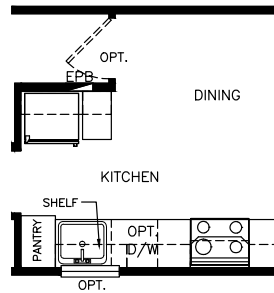

# Valle Vista

Select Series - Single Section

795 SQ. FT. (Approximate) 3 Bedrooms, 2 Baths

Last Updated: 6-18-21

OPTIONAL

OPT. DISHWASHER CONFIGURATION

OPT. MASTER BATH SHOWER CONFIGURATION

**MOBILE HOMES ON MAIN**  
8355 E. Main Street  
Mesa, AZ 85207