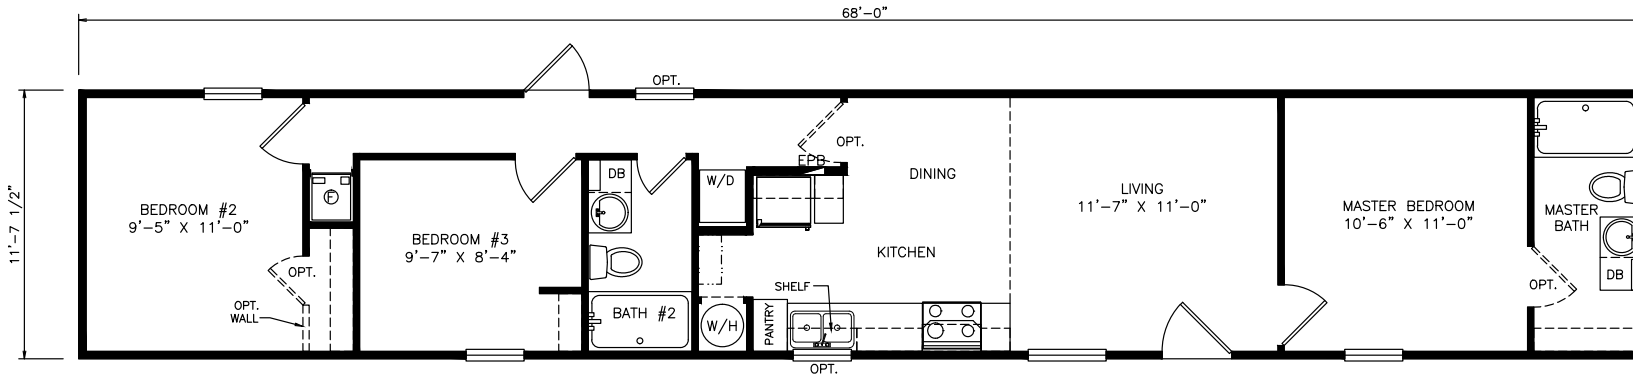

# Valle Vista

Select Series - Single Section

795 SQ. FT. (Approximate) 3 Bedrooms, 2 Baths

Last Updated: 6-18-21

OPTIONAL

OPT. DISHWASHER CONFIGURATION

OPT. MASTER BATH SHOWER CONFIGURATION

**MOBILE HOMES ON MAIN**  
8355 E. Main Street  
Mesa, AZ 85207