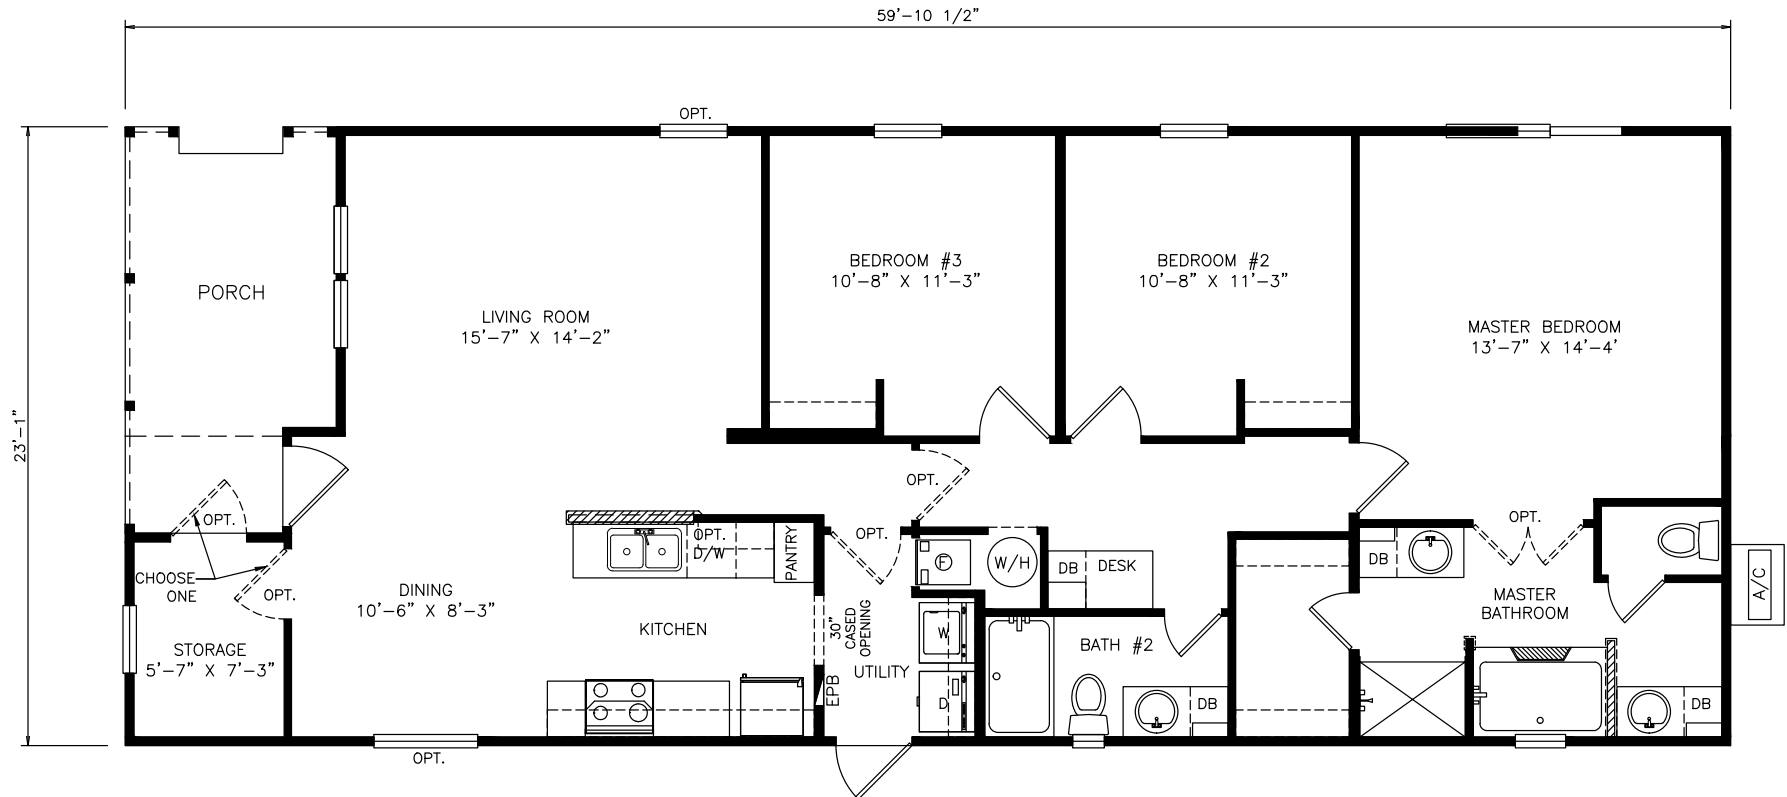

# Warmsprings

Select Series - Multi Section

1,276 SQ. FT. (Approximate) 3 Bedrooms, 2 Baths

Last Updated: 6-21-21

**MOBILE HOMES ON MAIN**  
8355 E. Main Street  
Mesa, AZ 85207

**MobileHomesOnMain.com | 1-800-750-8796**