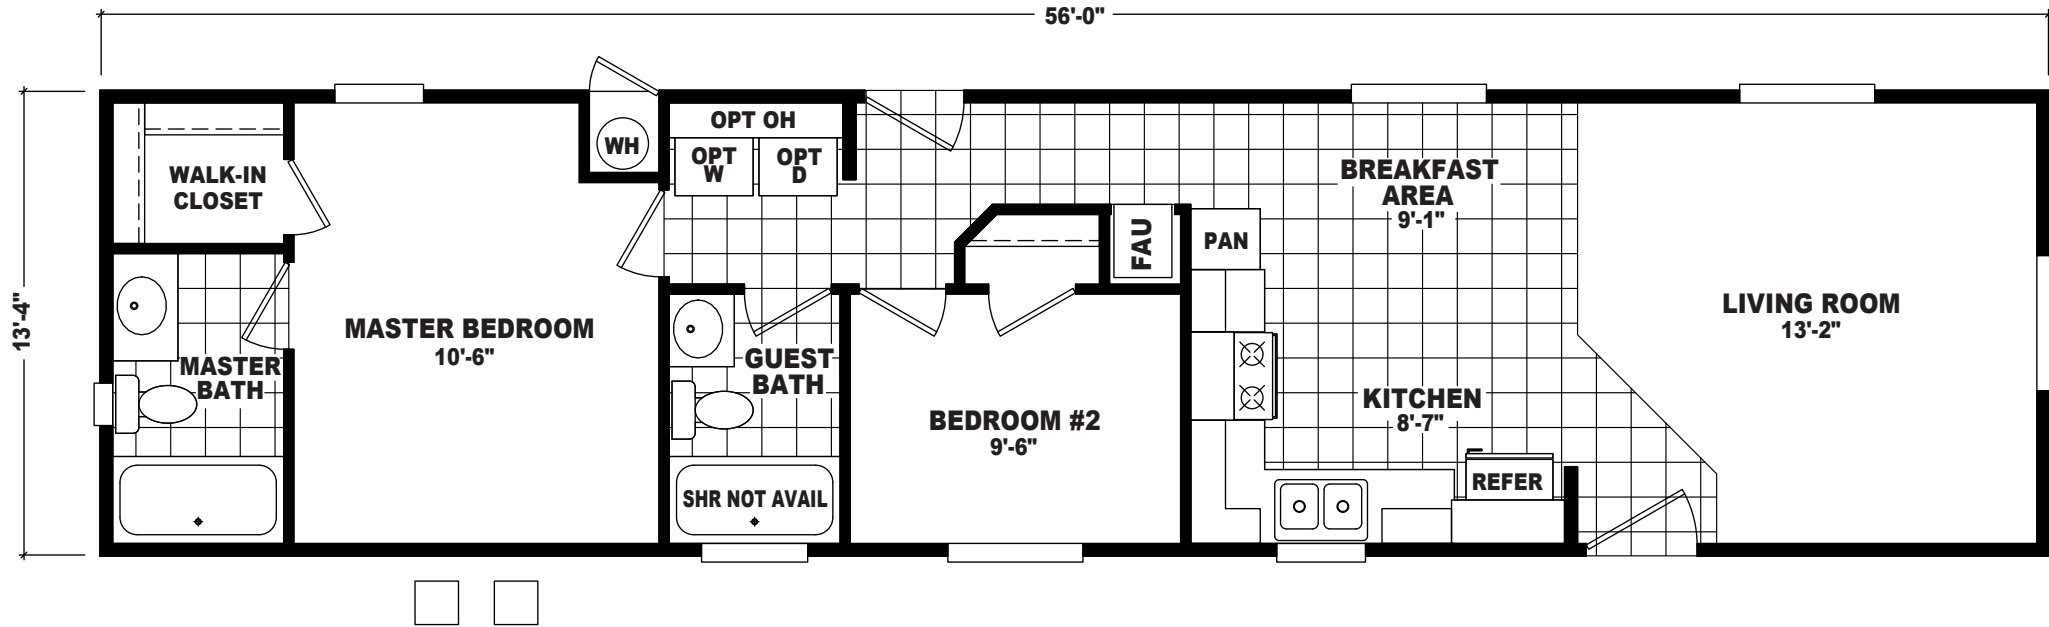

Weston

Edge Series

746 SQ. FT. (Approximate) 2 Bedroom, 2 Bath

Last Updated: 1-21-25

MOBILE HOMES ON MAIN
8355 E. Main Street
Mesa, AZ 85207

MobileHomesOnMain.com | 1-800-750-8796

IMPORTANT: Alta Cima Corp reserves the right to modify, cancel or substitute products or features of this event at any time without prior notice or obligation. Pictures and other promotional materials are representative and may depict or contain floor plans, square footages, elevations, options, upgrades, extra design features, decorations, floor coverings, specialty light fixtures, custom paint and wall coverings, window treatments, landscaping, sound and alarm systems, furnishings, appliances, and other designer/decorator features and amenities that are not included as part of the home and/or may not be available at all locations. Home, pricing and community information is subject to change, and homes to prior sale, at any time without notice or obligation. ©2020 Alta Cima Corp. All rights reserved.