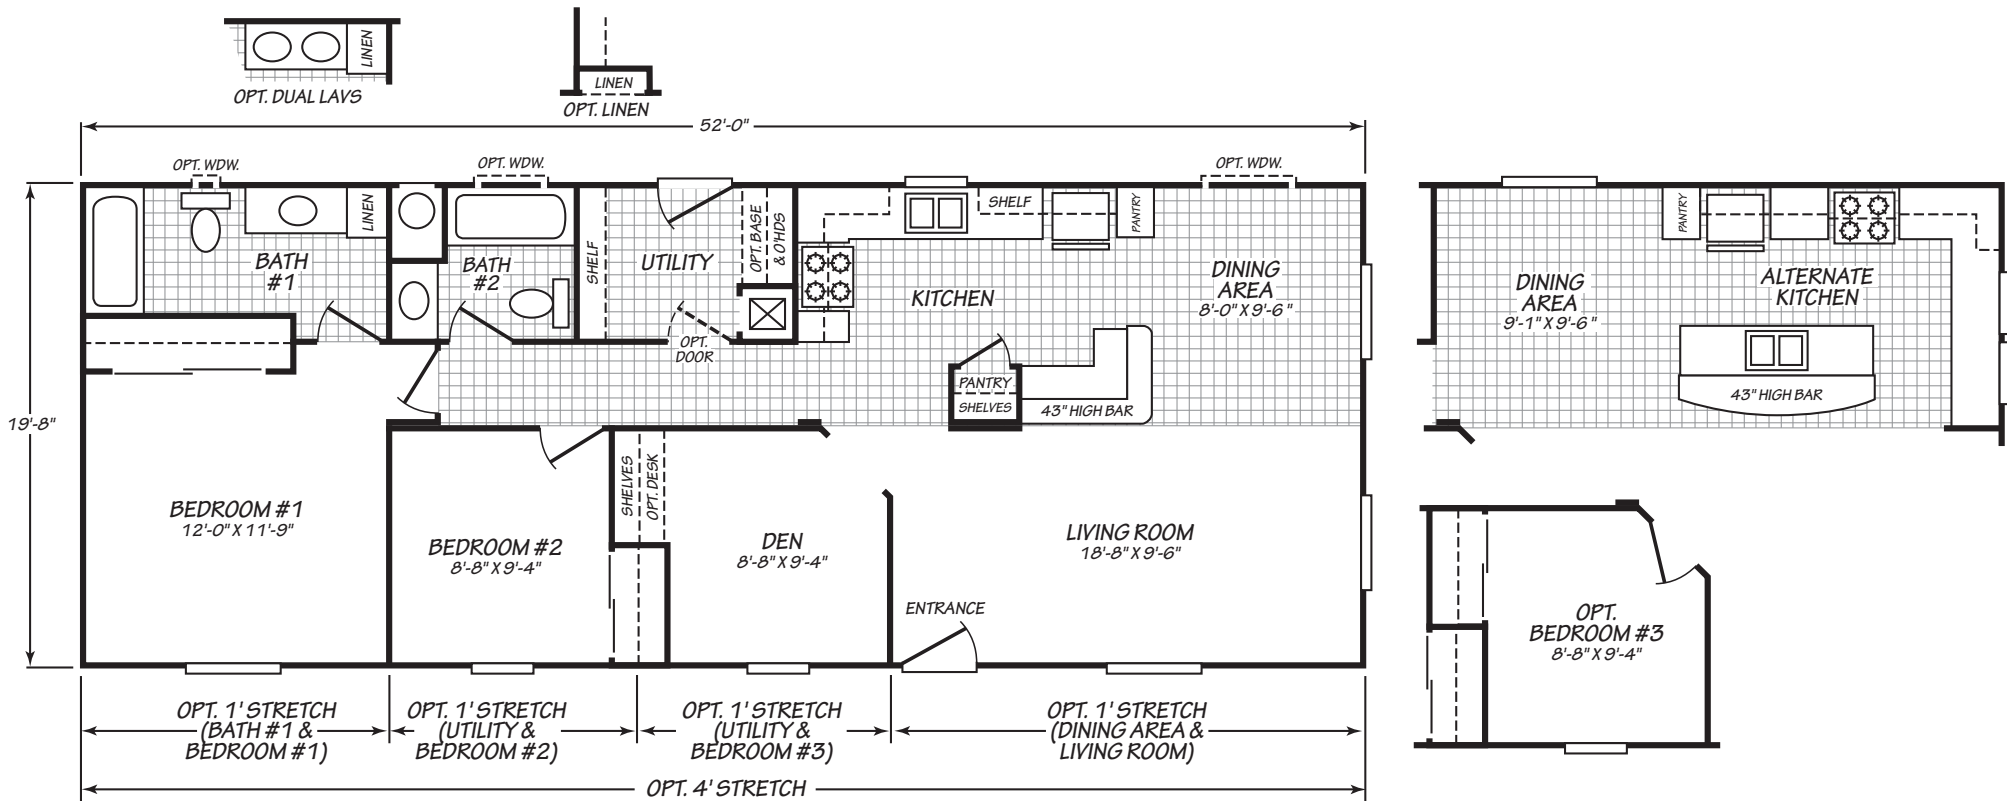

Wythe

Canyon Lake Series

1,022 SQ. FT. (Approximate) 2 Bedrooms, 2 Baths

Last Updated: 10-11-24

MOBILE HOMES ON MAIN
8355 E. Main Street
Mesa, AZ 85207

MobileHomesOnMain.com | 1-800-750-8796

IMPORTANT: Alta Cima Corp reserves the right to modify, cancel or substitute products or features of this event at any time without prior notice or obligation. Pictures and other promotional materials are representative and may depict or contain floor plans, square footages, elevations, options, upgrades, extra design features, decorations, floor coverings, specialty light fixtures, custom paint and wall coverings, window treatments, landscaping, sound and alarm systems, furnishings, appliances, and other designer/decorator features and amenities that are not included as part of the home and/or may not be available at all locations. Home, pricing and community information is subject to change, and homes to prior sale, at any time without notice or obligation. ©2020 Alta Cima Corp. All rights reserved.