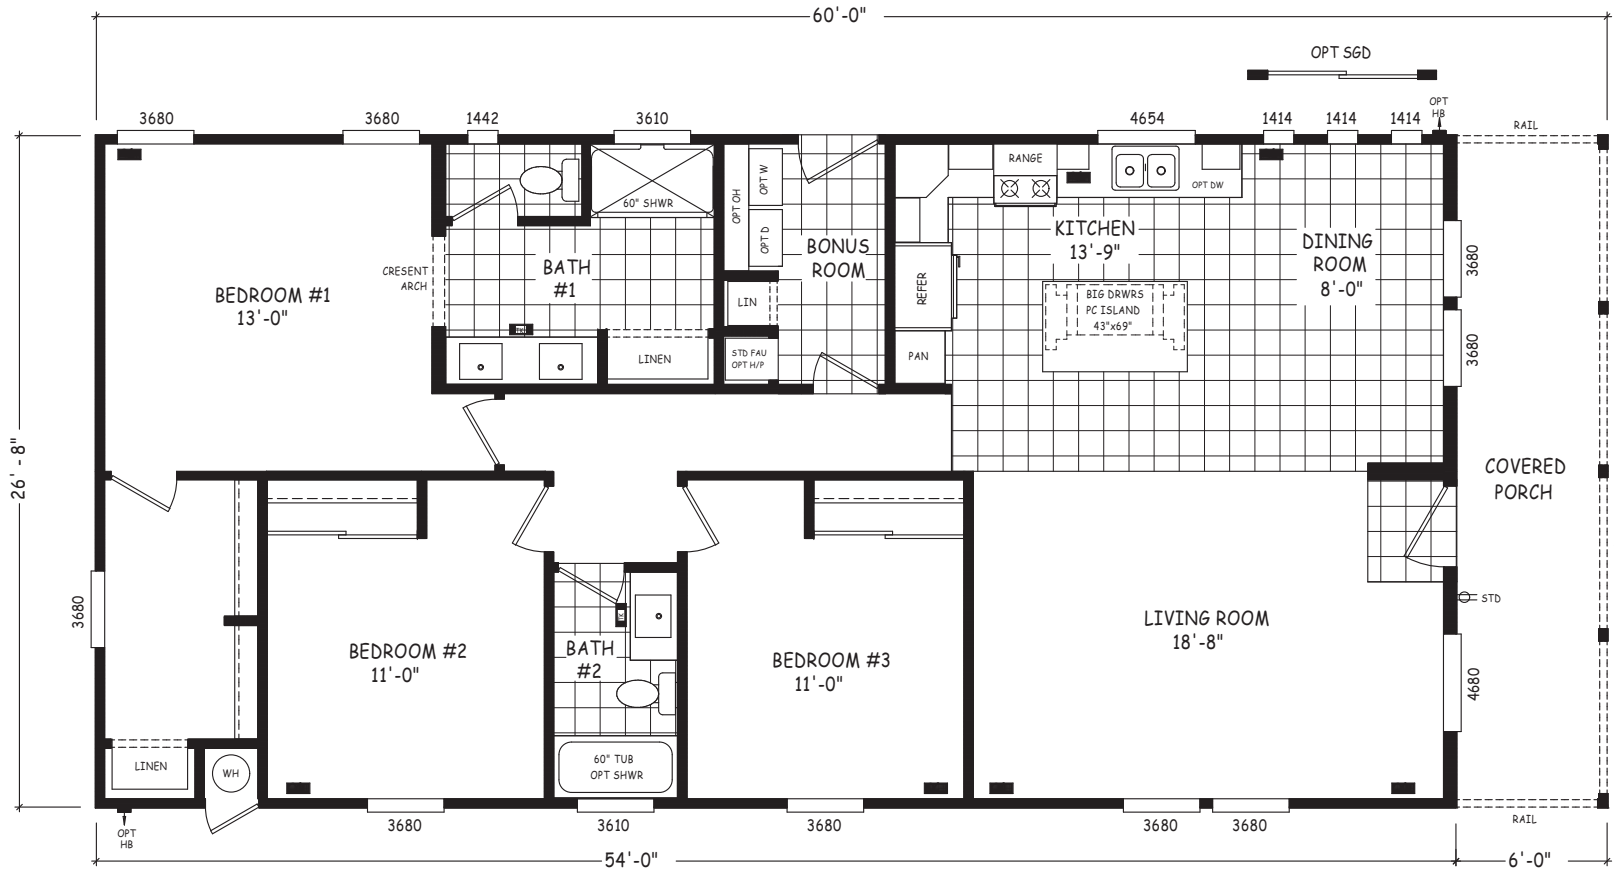

# Zenith

Pinnacle Series

1,600 SQ. FT. (Approximate) 3 Bedroom, 2 Bath

Last Updated: 8-22-22

**MOBILE HOMES ON MAIN**  
8355 E. Main Street  
Mesa, AZ 85207

**MobileHomesOnMain.com | 1-800-750-8796**

**IMPORTANT:** Alta Cima Corp reserves the right to modify, cancel or substitute products or features of this event at any time without prior notice or obligation. Pictures and other promotional materials are representative and may depict or contain floor plans, square footages, elevations, options, upgrades, extra design features, decorations, floor coverings, specialty light fixtures, custom paint and wall coverings, window treatments, landscaping, sound and alarm systems, furnishings, appliances, and other designer/decorator features and amenities that are not included as part of the home and/or may not be available at all locations. Home, pricing and community information is subject to change, and homes to prior sale, at any time without notice or obligation. ©2020 Alta Cima Corp. All rights reserved.