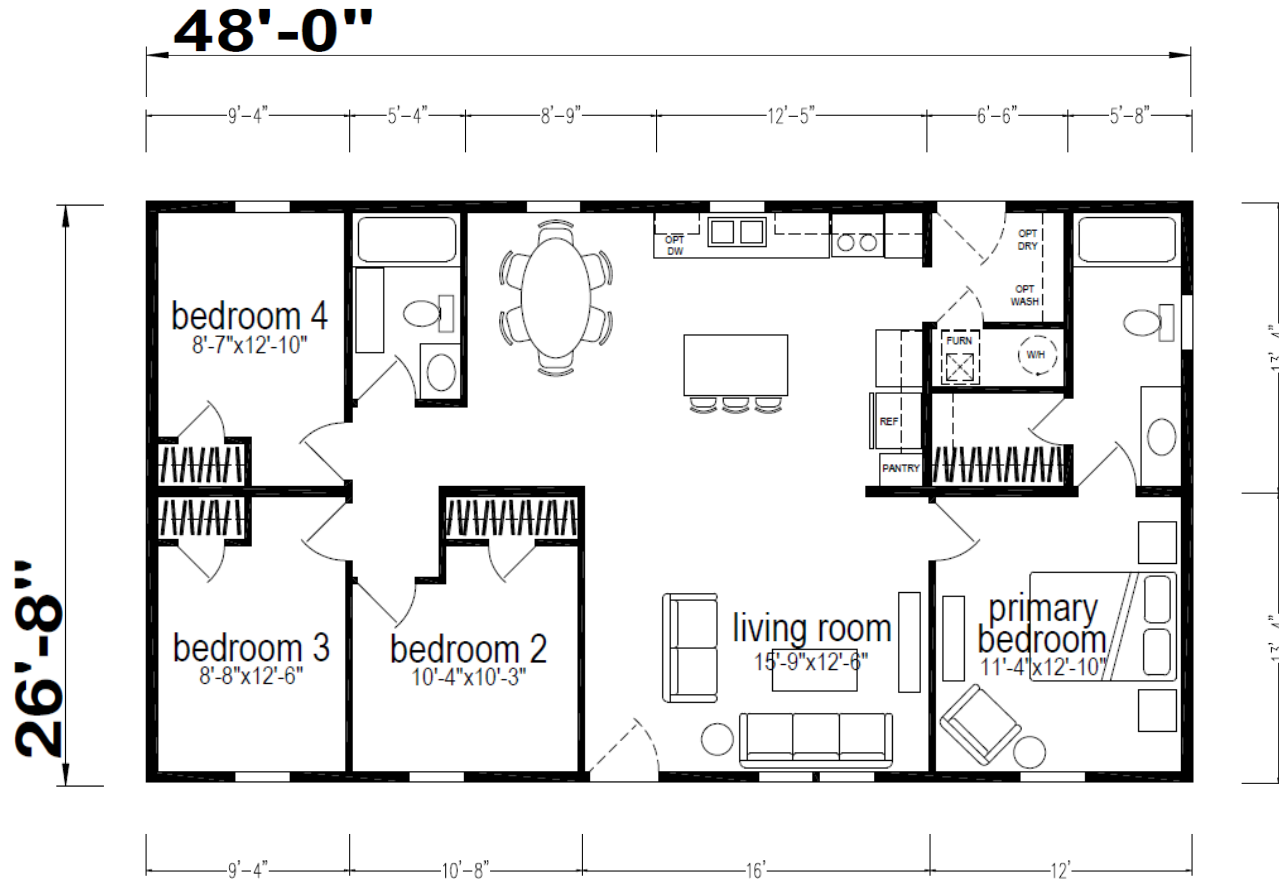

Alsea

Millcreek Series

1,280 SQ. FT. (Approximate) 4 Bedroom, 2 Bath

Last Updated: 10-14-24

CHAMPION HOMES CENTER
550 Booth Bend Rd.
McMinnville, OR 97128

NorthWestFactoryDirectHomes.com | 1-800-645-4943

IMPORTANT: Champion Homes reserves the right to modify, cancel or substitute products or features of this event at any time without prior notice or obligation. Pictures and other promotional materials are representative and may depict or contain floor plans, square footages, elevations, options, upgrades, extra design features, decorations, floor coverings, specialty light fixtures, custom paint and wall coverings, window treatments, landscaping, sound and alarm systems, furnishings, appliances, and other designer/decorator features and amenities that are not included as part of the home and/or may not be available at all locations. Home, pricing and community information is subject to change, and homes to prior sale, at any time without notice or obligation. ©2020 Alta Cima Corp. All rights reserved.