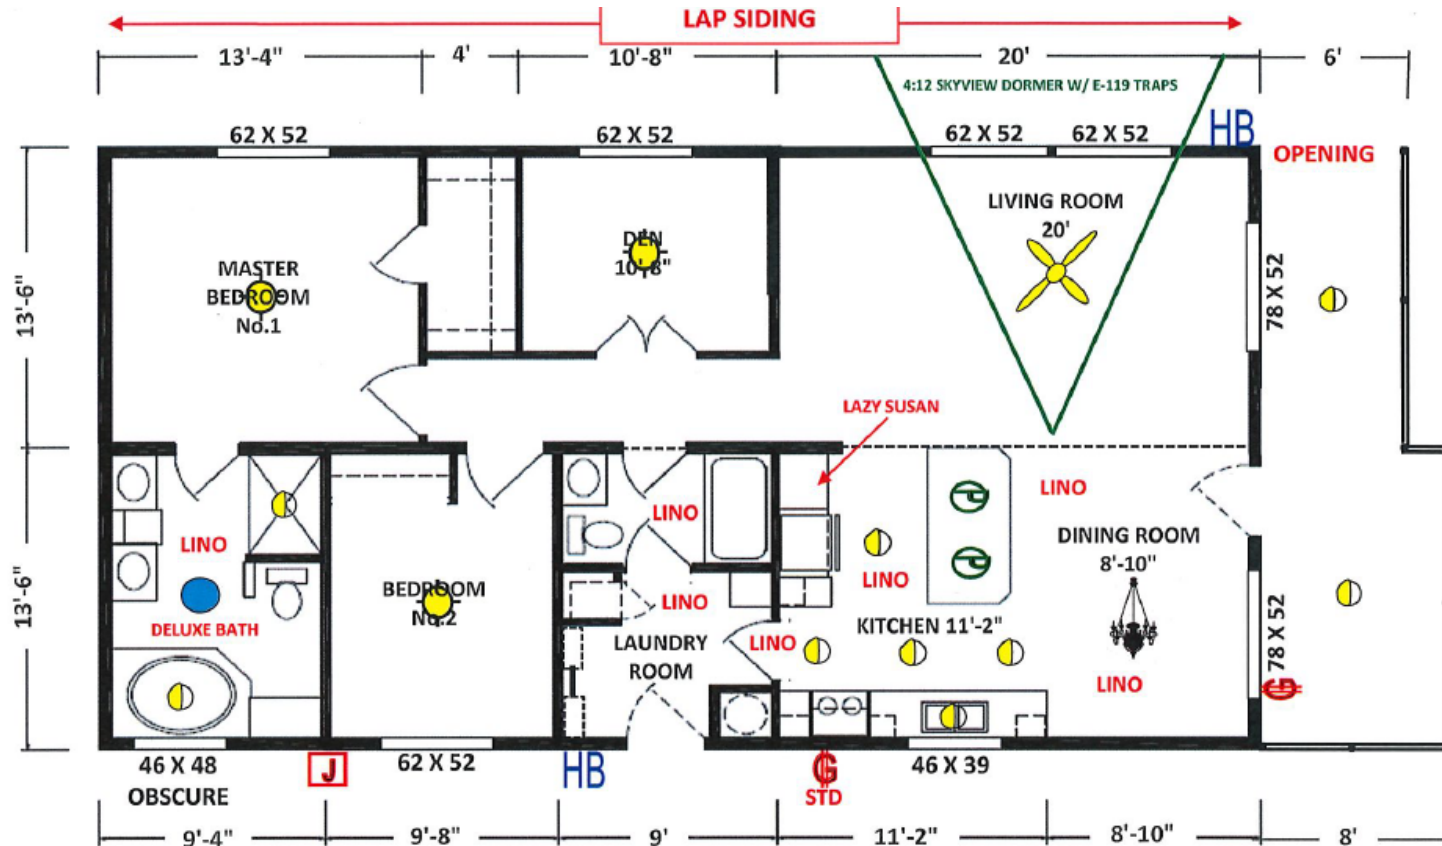

# Athena Overstock

West Ridge Doublewide Series

1,296 SQ. FT. (Approximate) 2 Bedrooms, 2 Baths

**CHAMPION**  
HOMES CENTER

Last Updated: 8-16-21

**CHAMPION HOMES CENTER**  
550 Booth Bend Rd.  
McMinnville, OR 97128