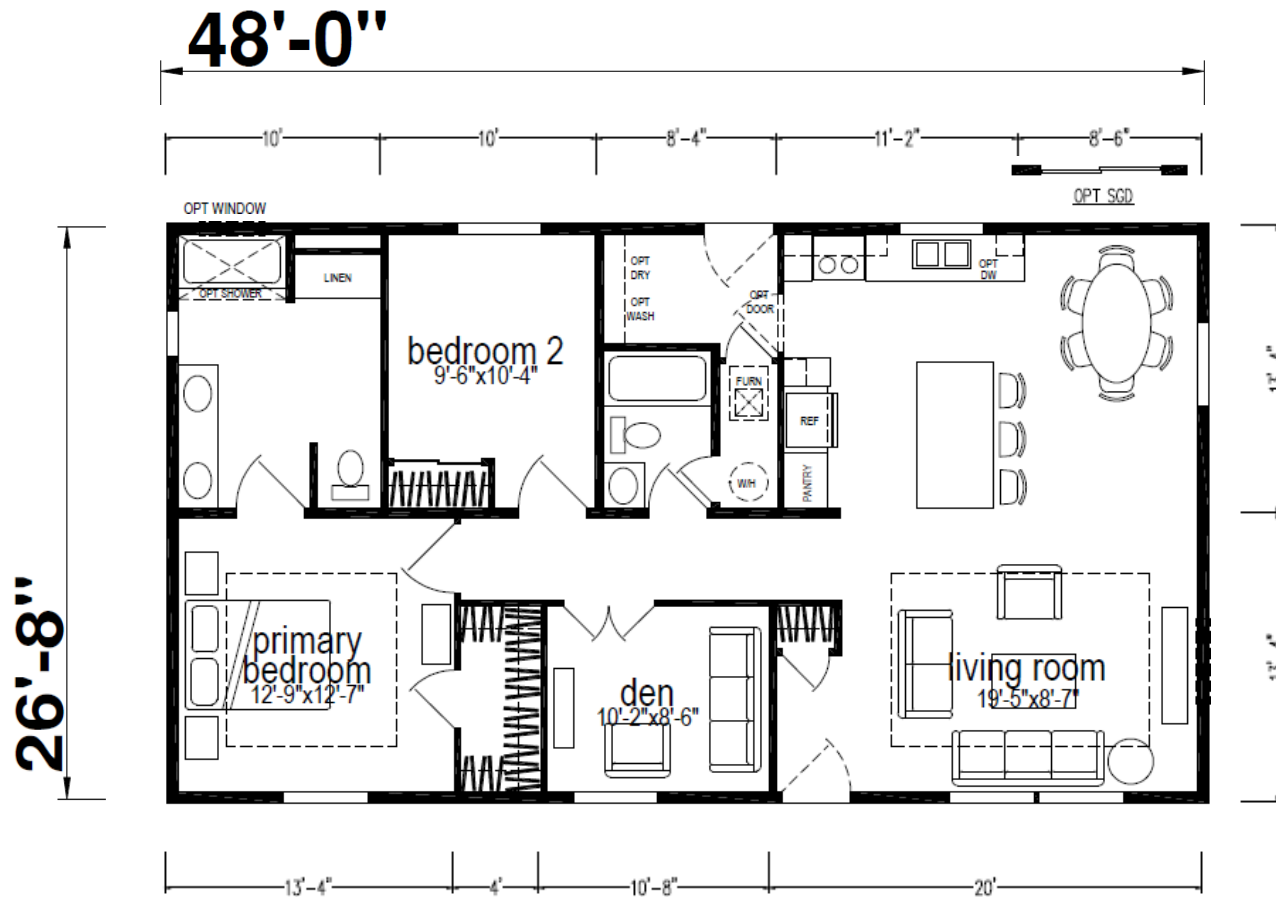

Athena

Hillcrest Series

1,280 SQ. FT. (Approximate) 2 Bedroom, 2 Bath

Last Updated: 8-14-24

CHAMPION HOMES CENTER
550 Booth Bend Rd.
McMinnville, OR 97128

NorthWestFactoryDirectHomes.com | 1-800-645-4943

IMPORTANT: Champion Homes reserves the right to modify, cancel or substitute products or features of this event at any time without prior notice or obligation. Pictures and other promotional materials are representative and may depict or contain floor plans, square footages, elevations, options, upgrades, extra design features, decorations, floor coverings, specialty light fixtures, custom paint and wall coverings, window treatments, landscaping, sound and alarm systems, furnishings, appliances, and other designer/decorator features and amenities that are not included as part of the home and/or may not be available at all locations. Home, pricing and community information is subject to change, and homes to prior sale, at any time without notice or obligation. ©2020 Alta Cima Corp. All rights reserved.