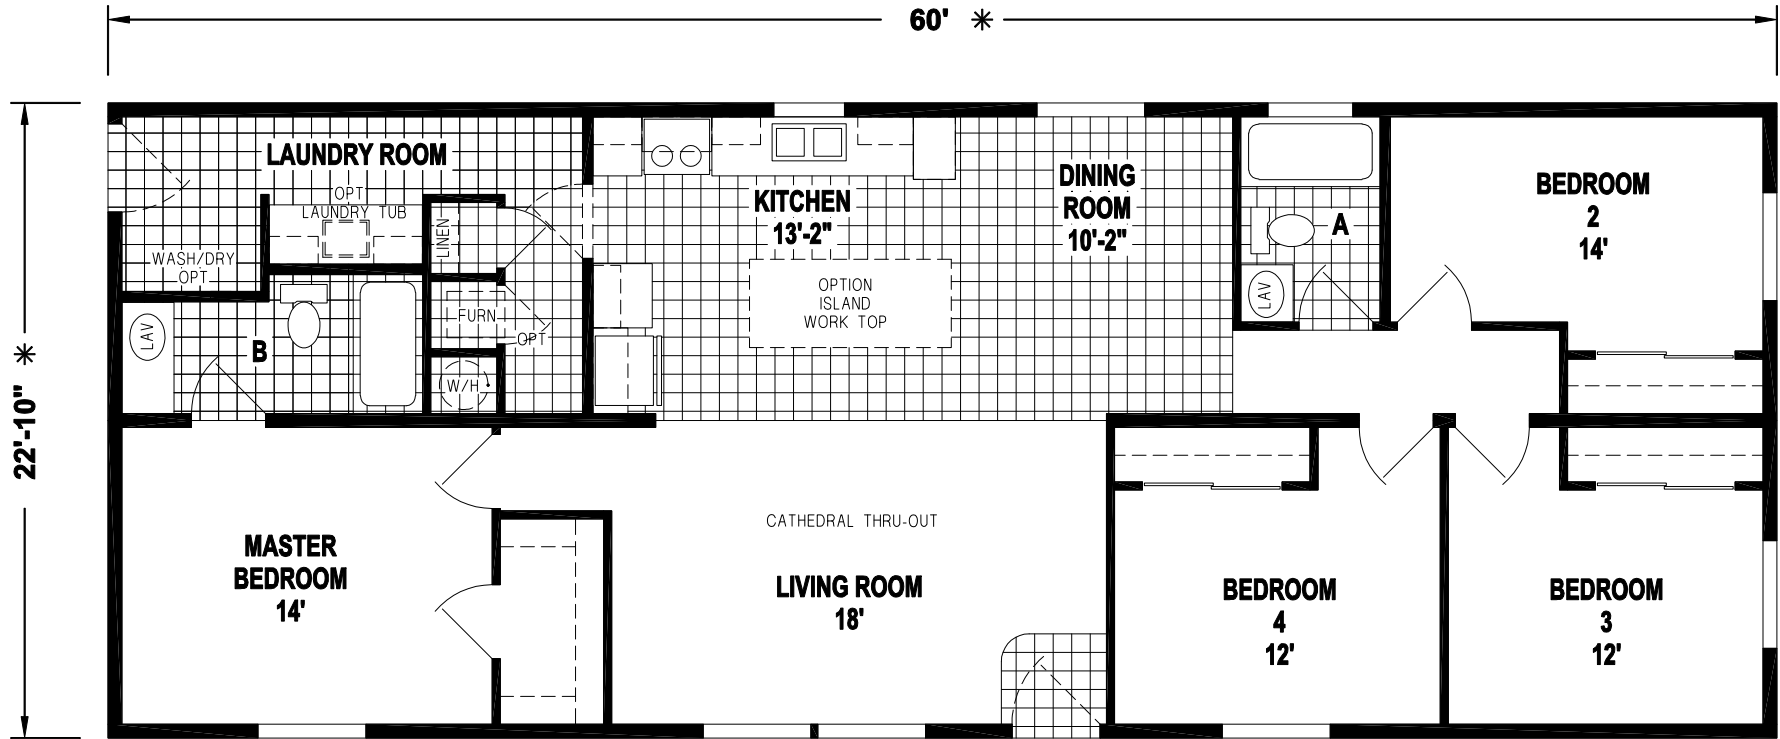

Bacona

Ramada Value Series

1,370 SQ. FT. (Approximate) 4 Bedroom, 2 Bath

CHAMPION[®]
HOMES CENTER

Last Updated: 9-13-23

CHAMPION HOMES CENTER
550 Booth Bend Rd.
McMinnville, OR 97128

NorthWestFactoryDirectHomes.com | 1-800-645-4943