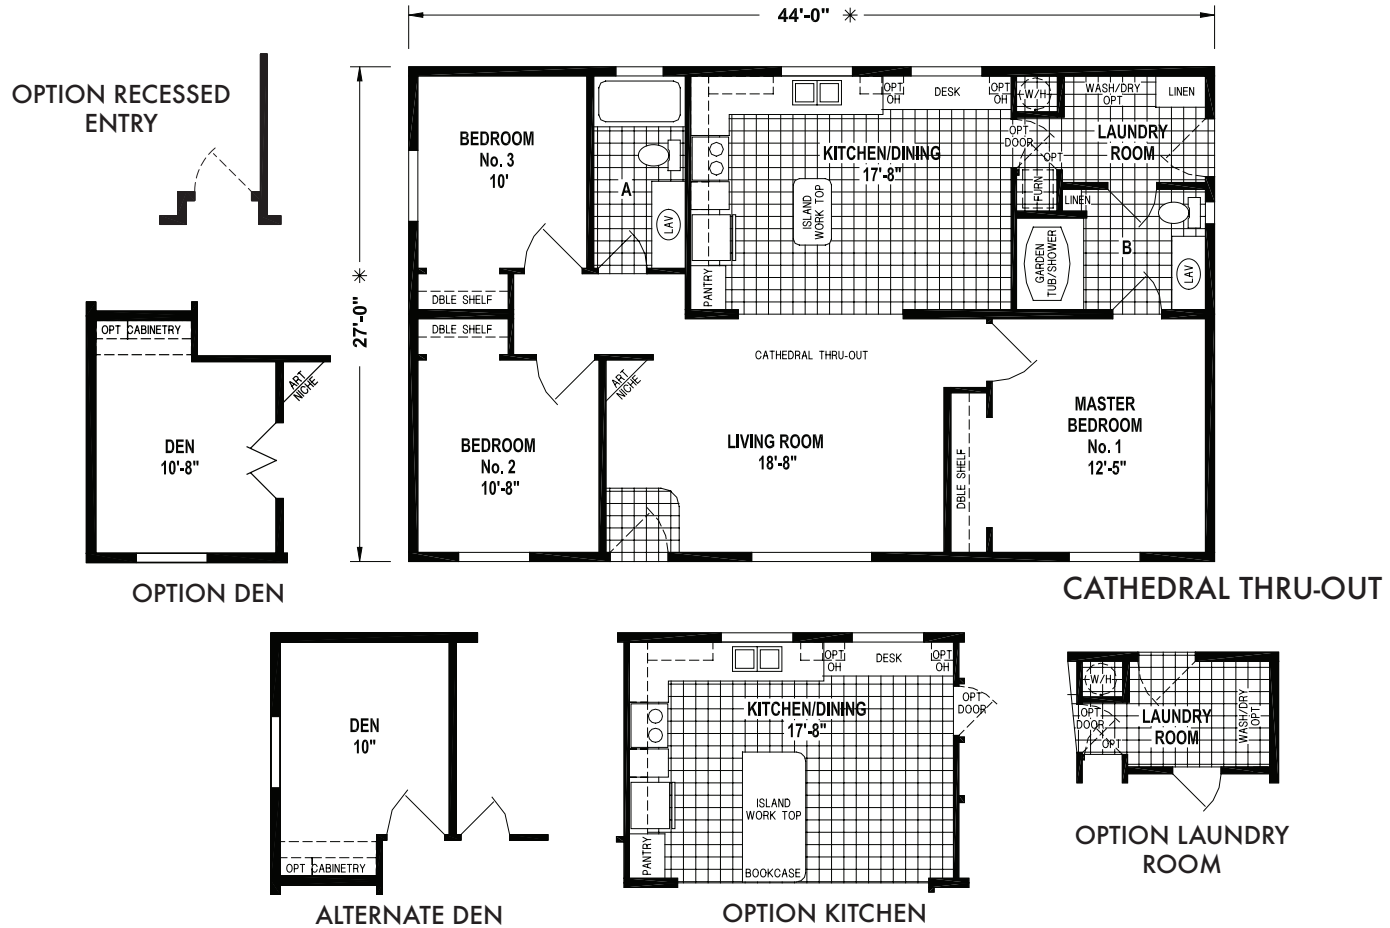

Brimhall

West Ridge Doublewide Series

1,188 SQ. FT. (Approximate) 3 Bedrooms, 2 Baths

Last Updated: 10-13-22

CHAMPION HOMES CENTER
550 Booth Bend Rd.
McMinnville, OR 97128

NorthWestFactoryDirectHomes.com | 1-800-645-4943