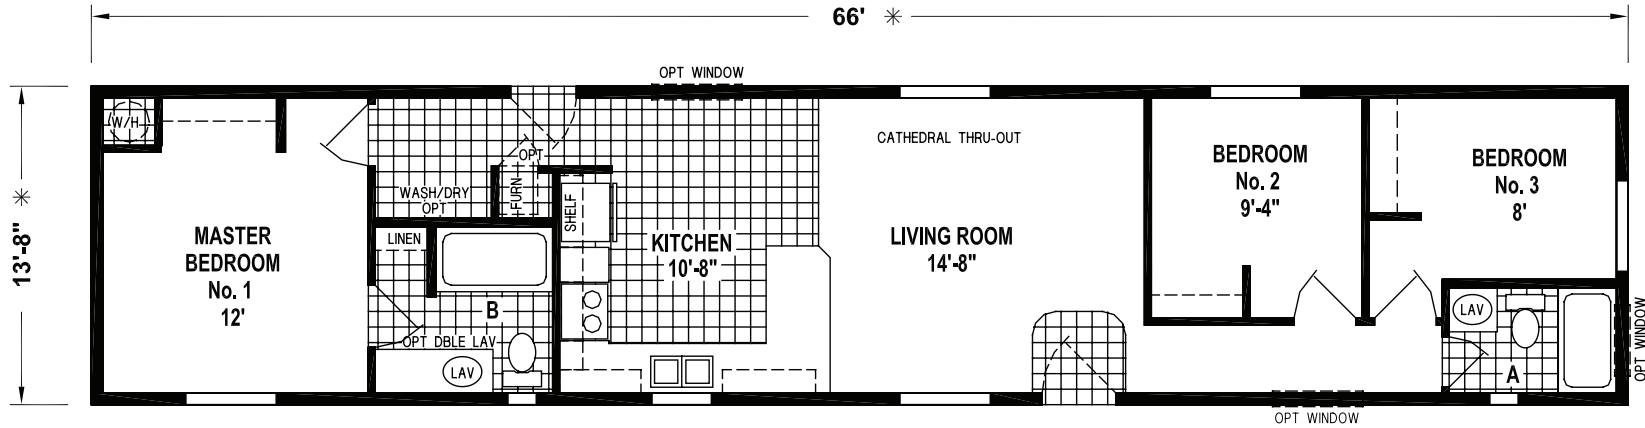

# Canby

Ramada Value Series

902 SQ. FT. (Approximate) 3 Bedroom, 2 Bath

Last Updated: 9-13-23

OPTION 2 BEDROOM CONFIGURATION

**CHAMPION HOMES CENTER**  
550 Booth Bend Rd.  
McMinnville, OR 97128

**NorthWestFactoryDirectHomes.com | 1-800-645-4943**