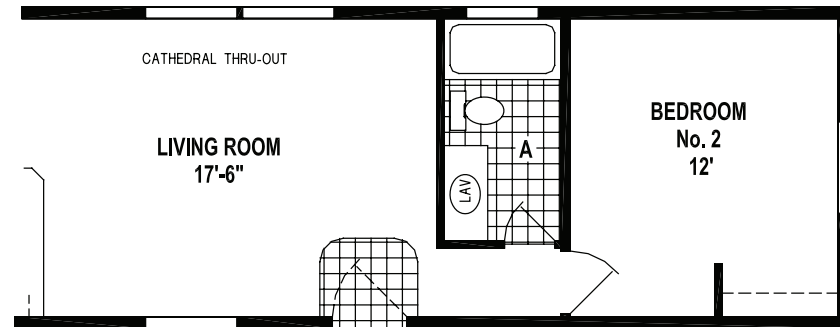

# Canby

Ramada Value Series

902 SQ. FT. (Approximate) 3 Bedroom, 2 Bath

Last Updated: 9-13-23

OPTION 2 BEDROOM CONFIGURATION

**CHAMPION HOMES CENTER**  
550 Booth Bend Rd.  
McMinnville, OR 97128

**NorthWestFactoryDirectHomes.com | 1-800-645-4943**