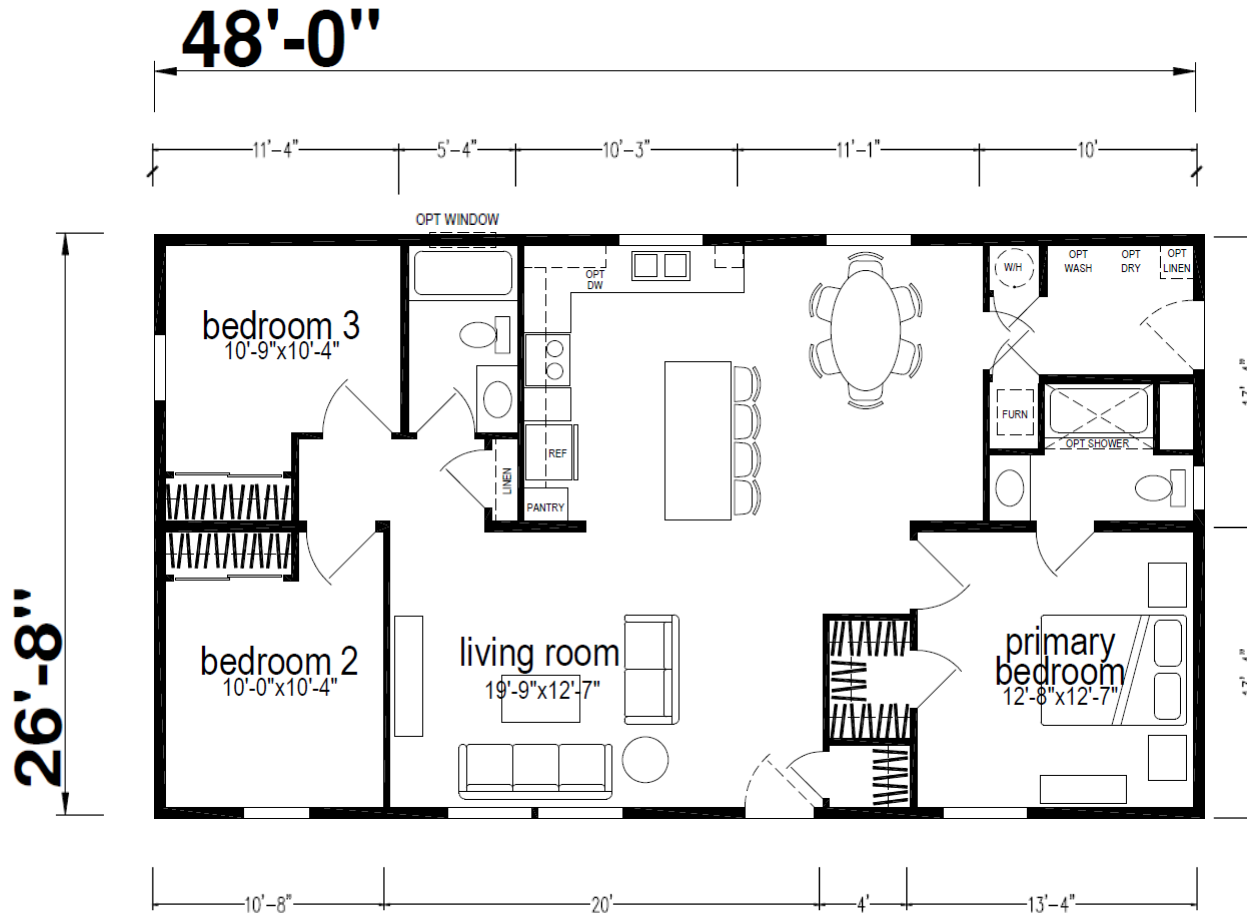

Carlton

Ridgewood Series

1,280 SQ. FT. (Approximate) 3 Bedroom, 2 Bath

Last Updated: 8-14-24

CHAMPION HOMES CENTER
550 Booth Bend Rd.
McMinnville, OR 97128

NorthWestFactoryDirectHomes.com | 1-800-645-4943

IMPORTANT: Champion Homes reserves the right to modify, cancel or substitute products or features of this event at any time without prior notice or obligation. Pictures and other promotional materials are representative and may depict or contain floor plans, square footages, elevations, options, upgrades, extra design features, decorations, floor coverings, specialty light fixtures, custom paint and wall coverings, window treatments, landscaping, sound and alarm systems, furnishings, appliances, and other designer/decorator features and amenities that are not included as part of the home and/or may not be available at all locations. Home, pricing and community information is subject to change, and homes to prior sale, at any time without notice or obligation. ©2020 Alta Cima Corp. All rights reserved.