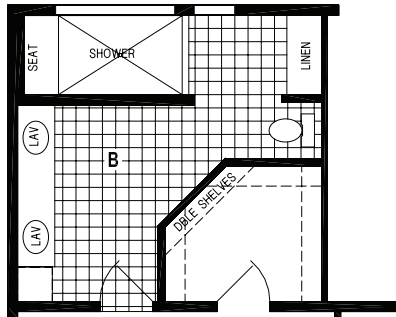

Churchill

Woodbridge Series

Factory Expo

"Factory Direct Pricing" HOME CENTERS

3 Bedroom, 2 Bath
Approx. 1,770 Sq. Ft.

Last Updated: 7-27-18

OPTION SLIDING GLASS DOOR

OPTION DELUXE BATH