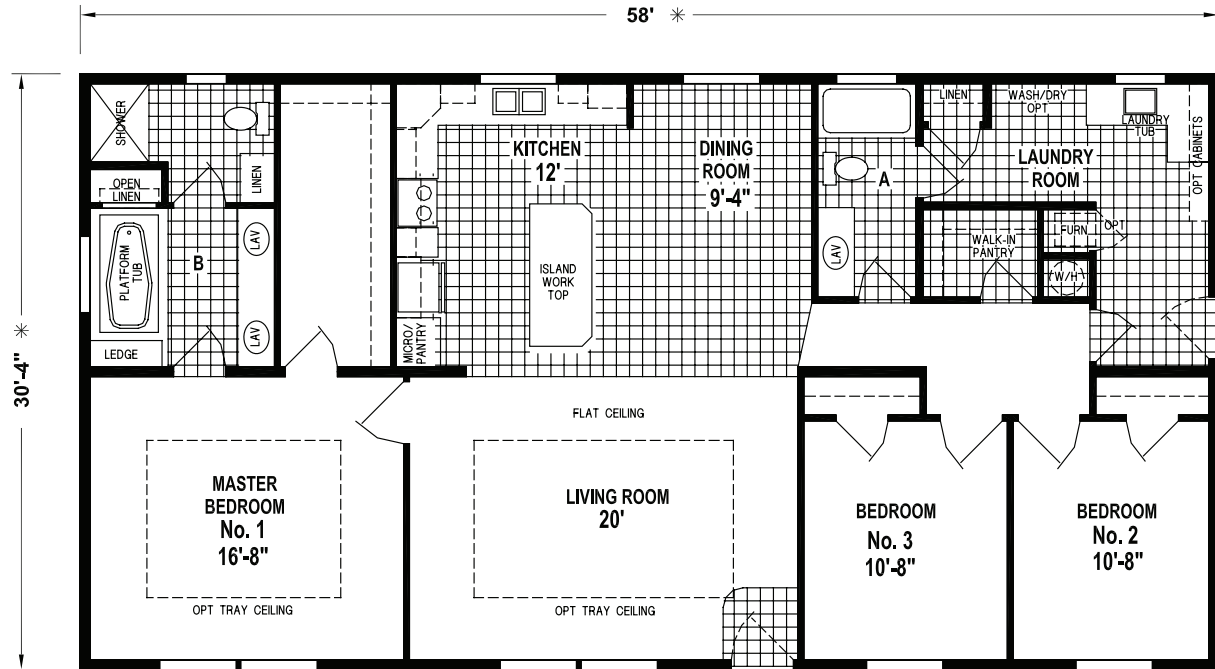

Churchill

Woodbridge Series

Factory Expo

"Factory Direct Pricing" HOME CENTERS

3 Bedroom, 2 Bath
Approx. 1,770 Sq. Ft.

Last Updated: 7-27-18

OPTION SLIDING GLASS DOOR

OPTION DELUXE BATH