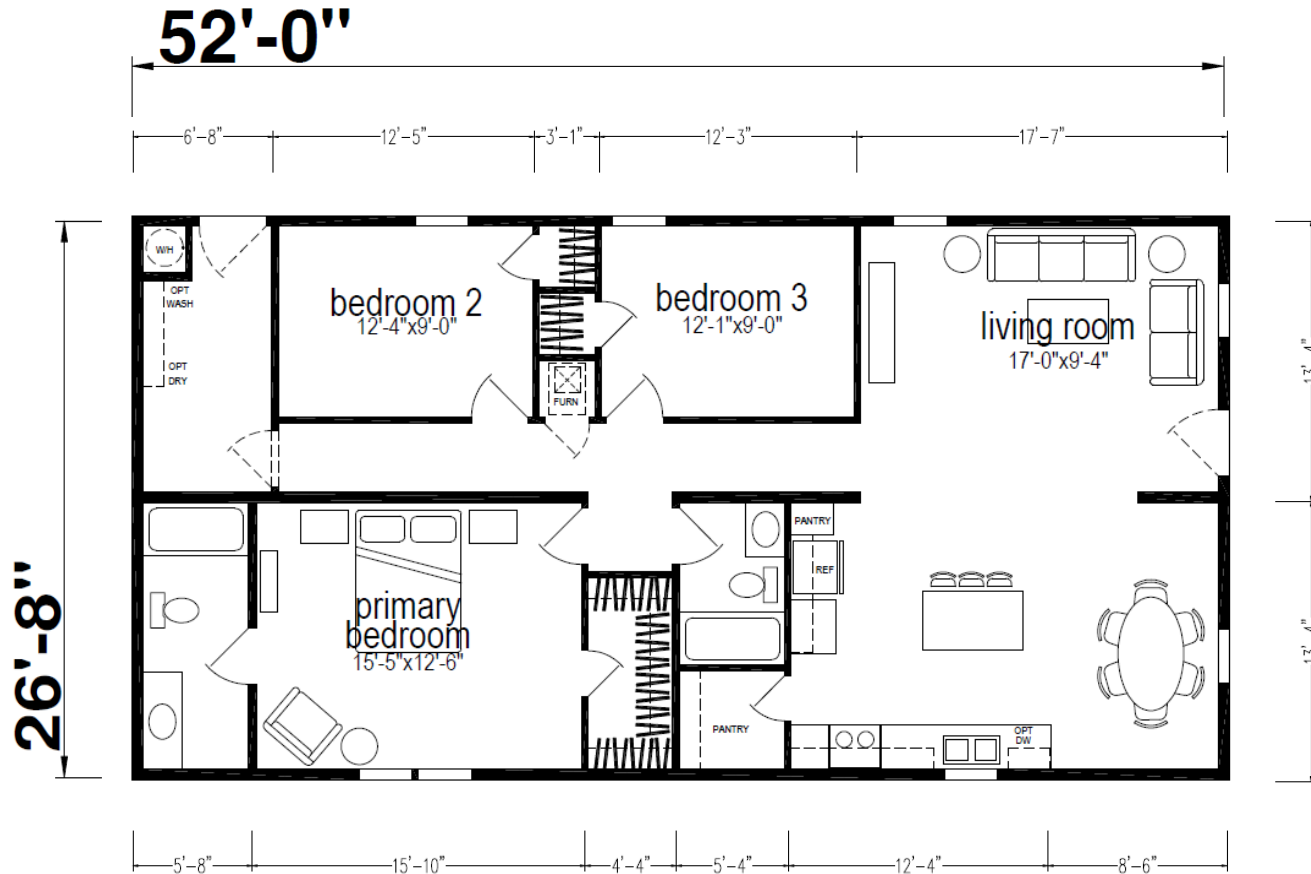

Darrell

Millcreek Series

1,386 SQ. FT. (Approximate) 3 Bedroom, 2 Bath

Last Updated: 10-14-24

CHAMPION HOMES CENTER
550 Booth Bend Rd.
McMinnville, OR 97128

NorthWestFactoryDirectHomes.com | 1-800-645-4943