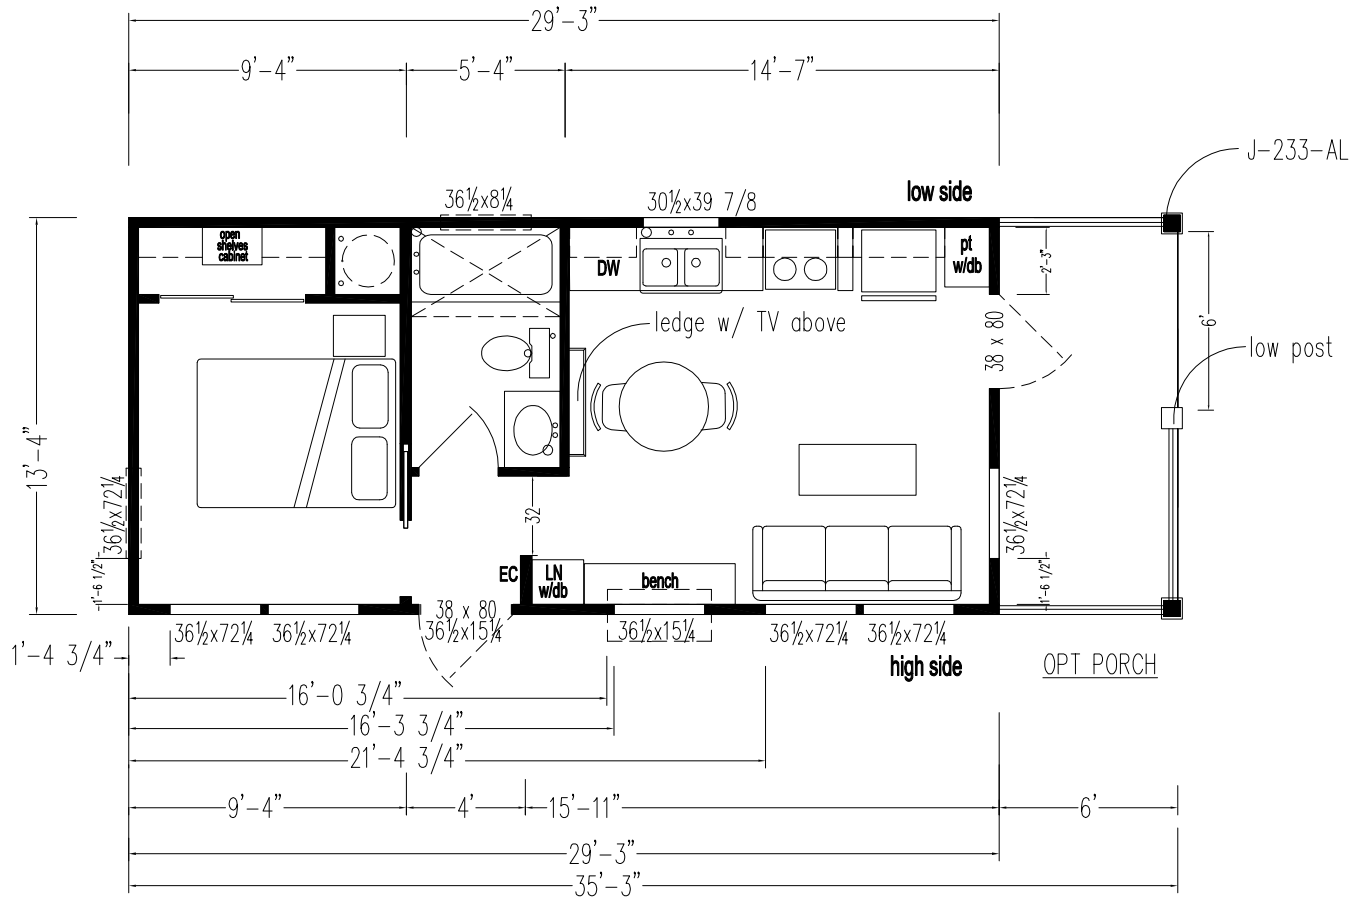

# Dorena

Shore Park Series

399 SQ. FT. (Approximate) 1 Bedroom, 1 Bath

Last Updated: 10-12-23

**CHAMPION HOMES CENTER**  
550 Booth Bend Rd.  
McMinnville, OR 97128

**NorthWestFactoryDirectHomes.com | 1-800-645-4943**