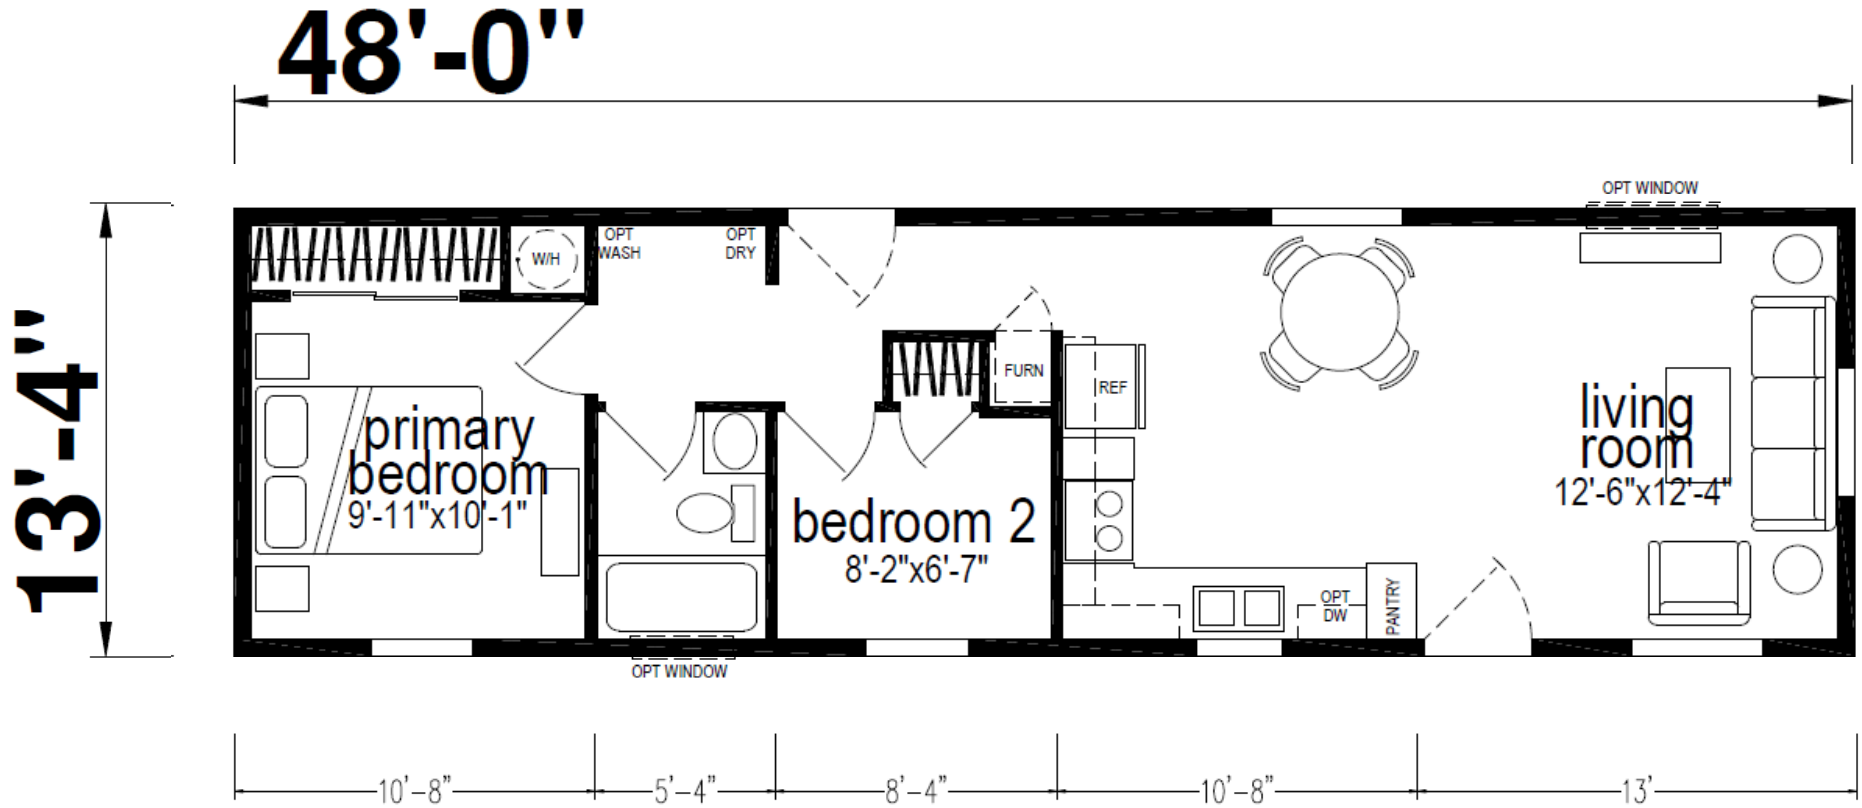

Drew

Ridgewood Series

640 SQ. FT. (Approximate) 2 Bedroom, 1 Bath

Last Updated: 8-14-24

CHAMPION HOMES CENTER
550 Booth Bend Rd.
McMinnville, OR 97128

NorthWestFactoryDirectHomes.com | 1-800-645-4943

IMPORTANT: Champion Homes reserves the right to modify, cancel or substitute products or features of this event at any time without prior notice or obligation. Pictures and other promotional materials are representative and may depict or contain floor plans, square footages, elevations, options, upgrades, extra design features, decorations, floor coverings, specialty light fixtures, custom paint and wall coverings, window treatments, landscaping, sound and alarm systems, furnishings, appliances, and other designer/decorator features and amenities that are not included as part of the home and/or may not be available at all locations. Home, pricing and community information is subject to change, and homes to prior sale, at any time without notice or obligation. ©2020 Alta Cima Corp. All rights reserved.