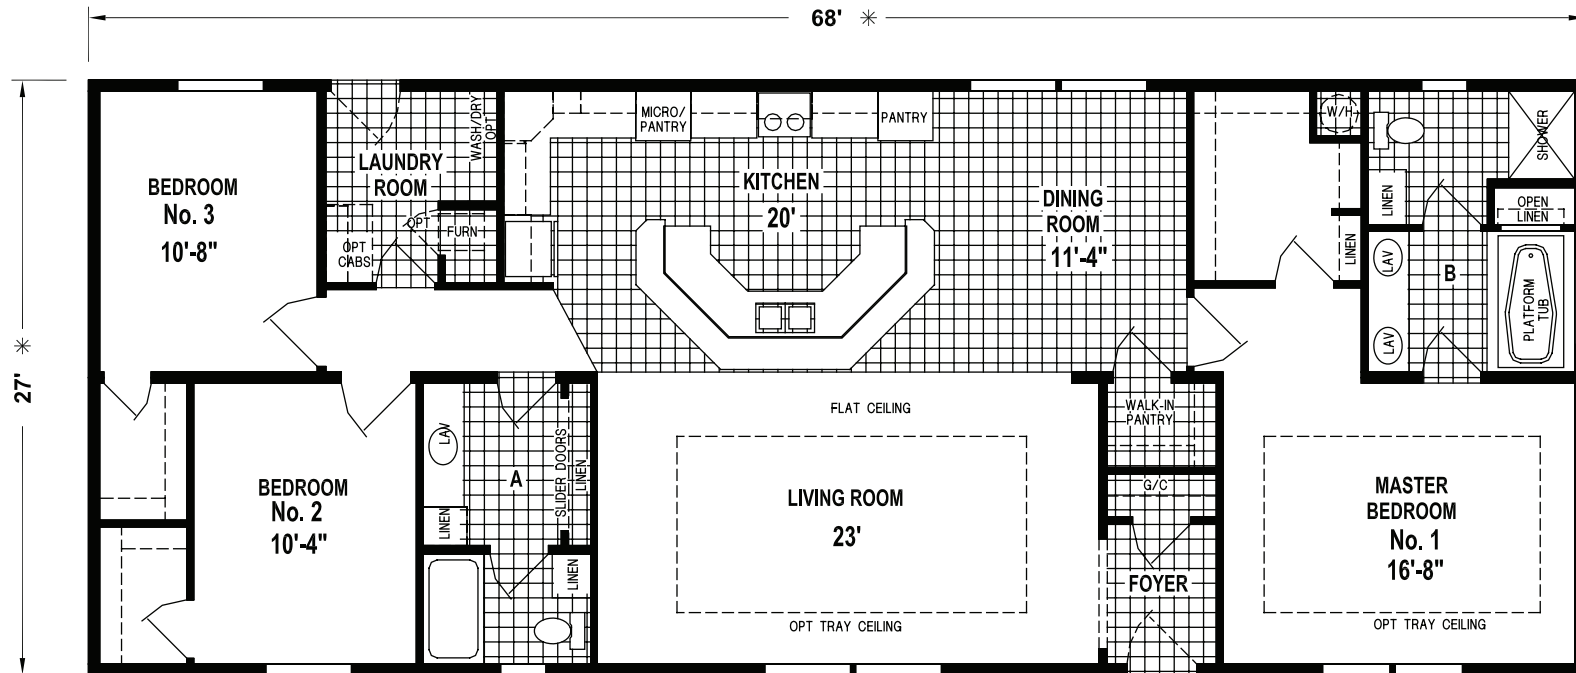

Esmeralda

Woodbridge Series

Factory Expo

"Factory Direct Pricing" HOME CENTERS

3 Bedroom, 2 Bath
Approx. 1,843 Sq. Ft.

Last Updated: 7-27-18

OPTION SLIDING GLASS DOOR

OPTION RANGE HOOD KITCHEN