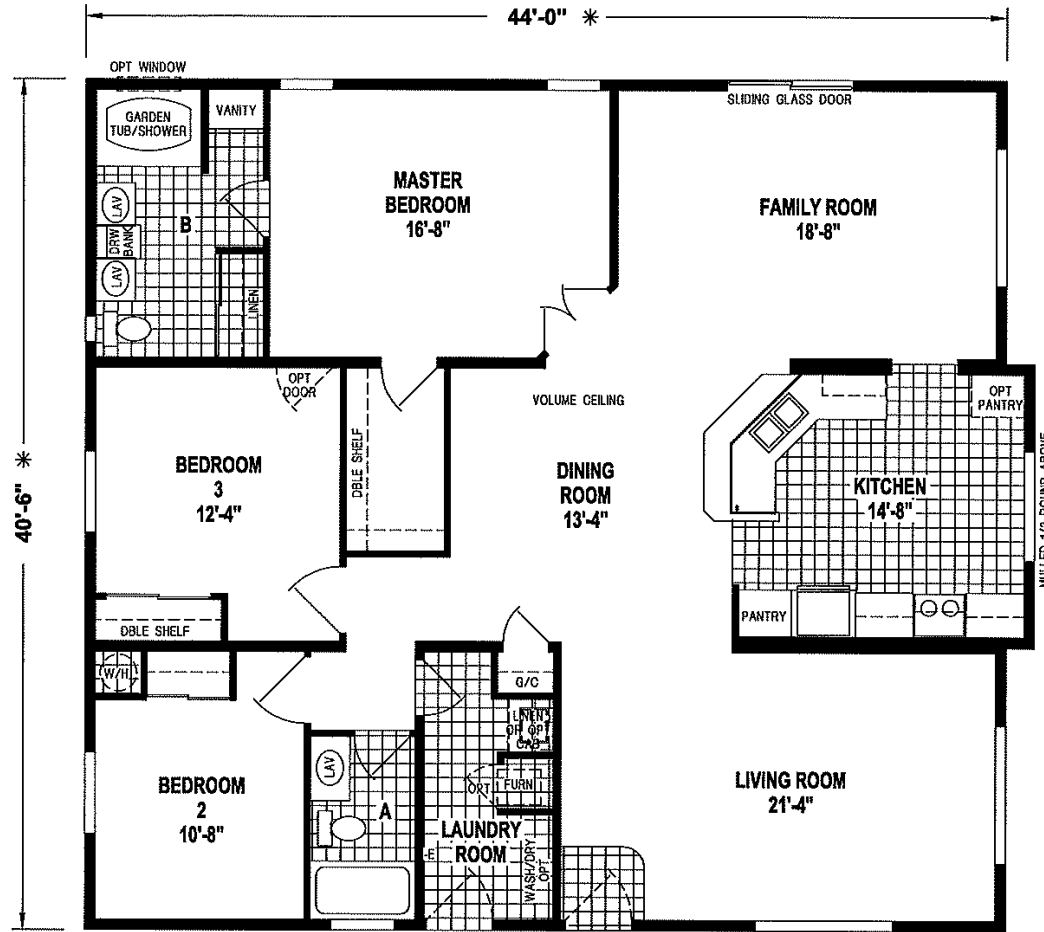

Florenzia

West Ridge Triplewide Series

1,796 SQ. FT. (Approximate) 3 Bedroom, 2 Bath

Last Updated: 9-27-23

CHAMPION HOMES CENTER
550 Booth Bend Rd.
McMinnville, OR 97128

NorthWestFactoryDirectHomes.com | 1-800-645-4943