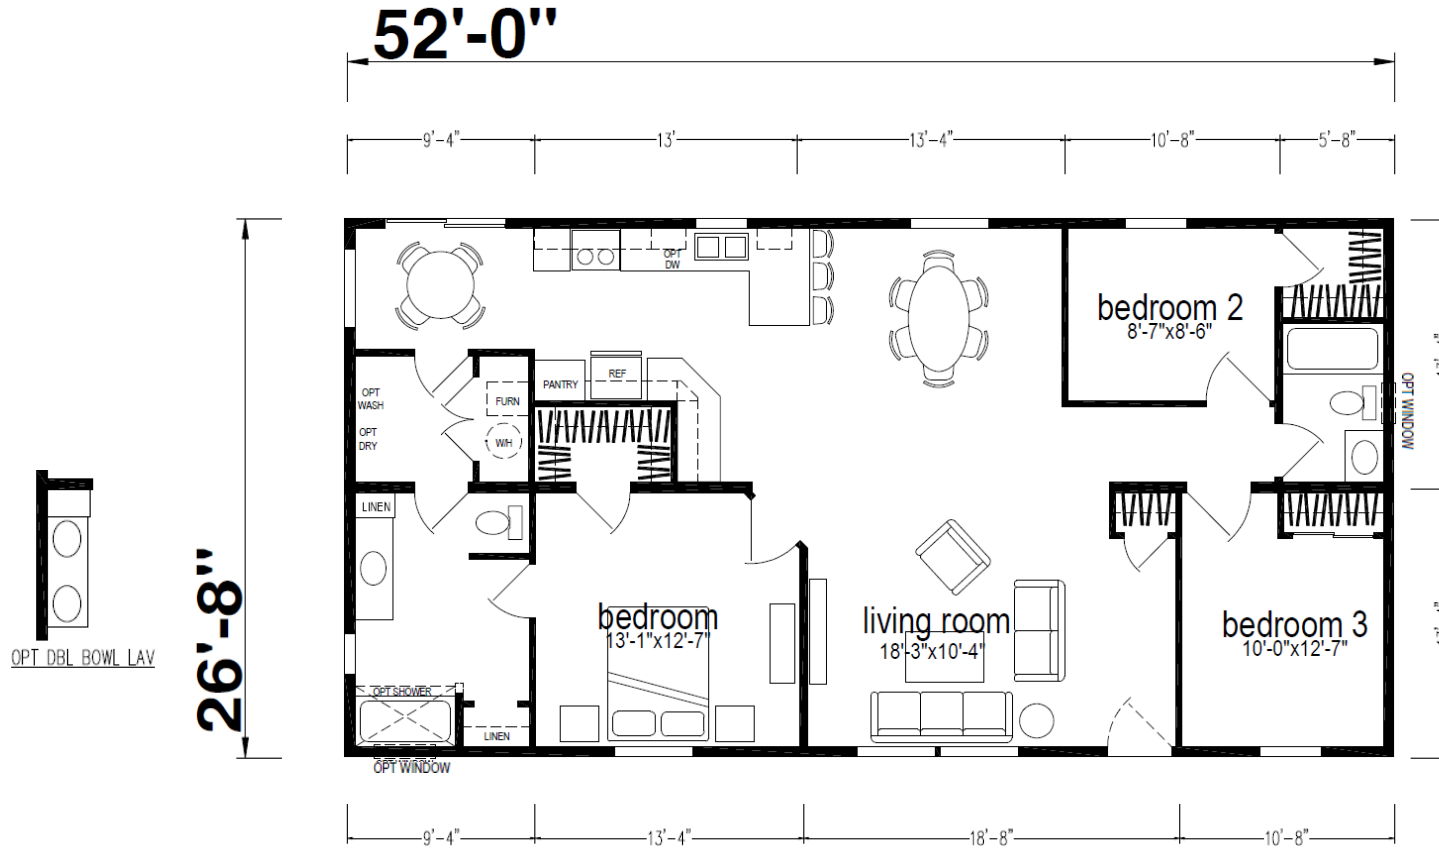

# Haven 2

Ridgewood Series

1,386 SQ. FT. (Approximate) 3 Bedroom, 2 Bath

Last Updated: 8-27-24

**CHAMPION HOMES CENTER**  
550 Booth Bend Rd.  
McMinnville, OR 97128

**NorthWestFactoryDirectHomes.com | 1-800-645-4943**