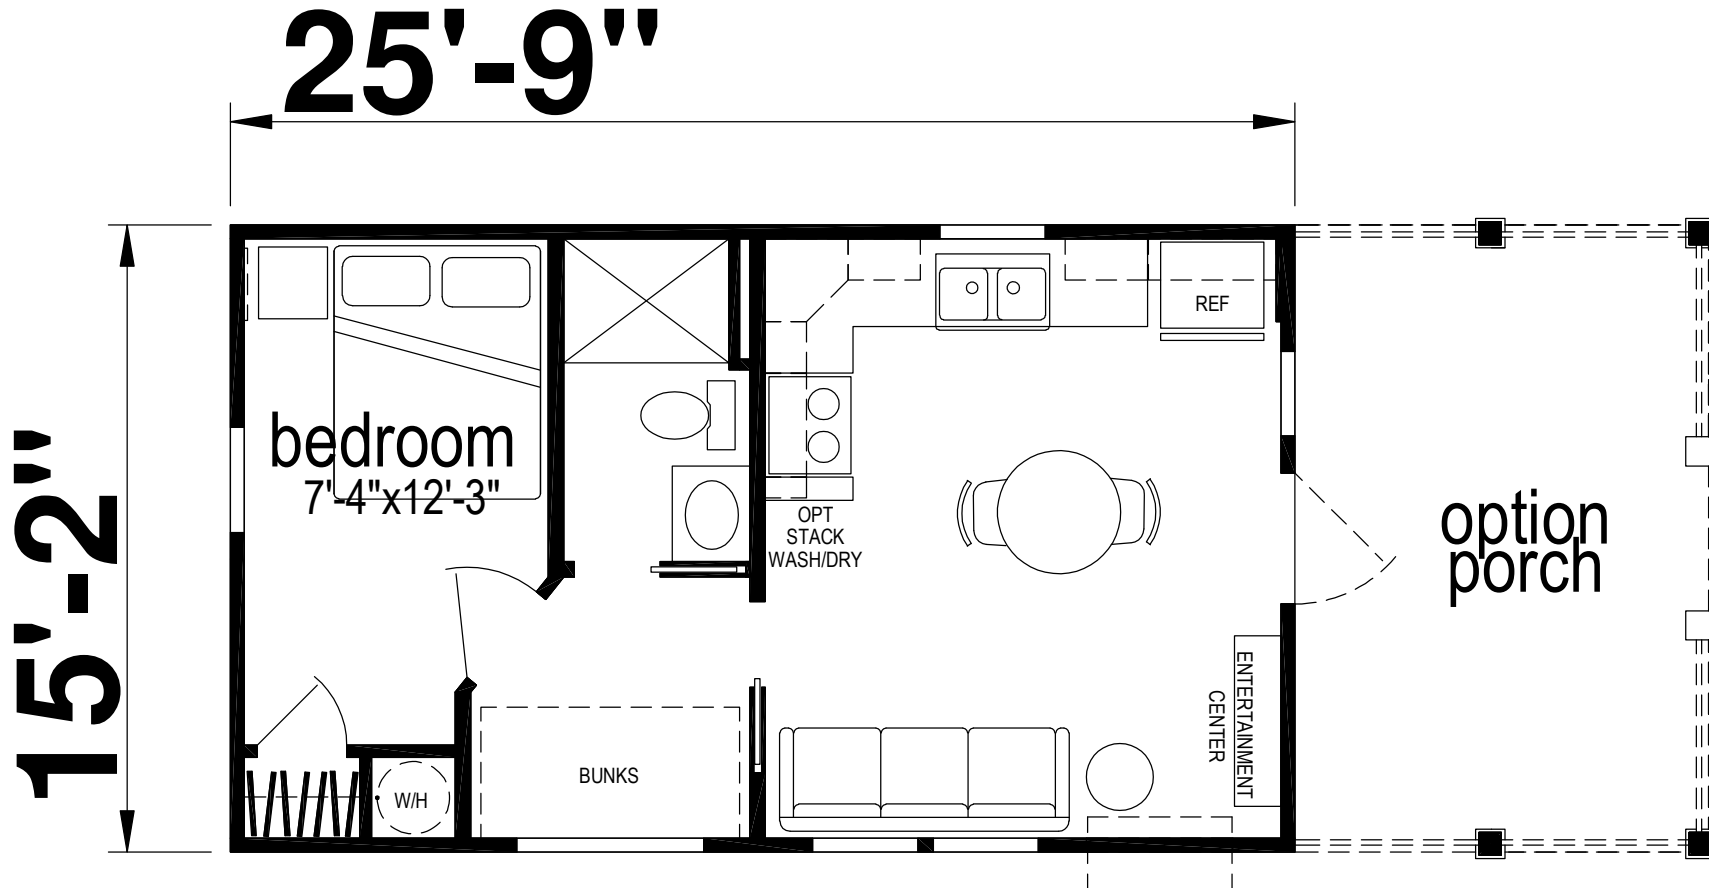

Keenly

Shore Park Series

390 SQ. FT. (Approximate) 1 Bedroom, 1 Bath

Last Updated: 11-4-24

CHAMPION HOMES CENTER
550 Booth Bend Rd.
McMinnville, OR 97128

NorthWestFactoryDirectHomes.com | 1-800-645-4943

IMPORTANT: Champion Homes reserves the right to modify, cancel or substitute products or features of this event at any time without prior notice or obligation. Pictures and other promotional materials are representative and may depict or contain floor plans, square footages, elevations, options, upgrades, extra design features, decorations, floor coverings, specialty light fixtures, custom paint and wall coverings, window treatments, landscaping, sound and alarm systems, furnishings, appliances, and other designer/decorator features and amenities that are not included as part of the home and/or may not be available at all locations. Home, pricing and community information is subject to change, and homes to prior sale, at any time without notice or obligation. ©2023 Champion Homes. All rights reserved.