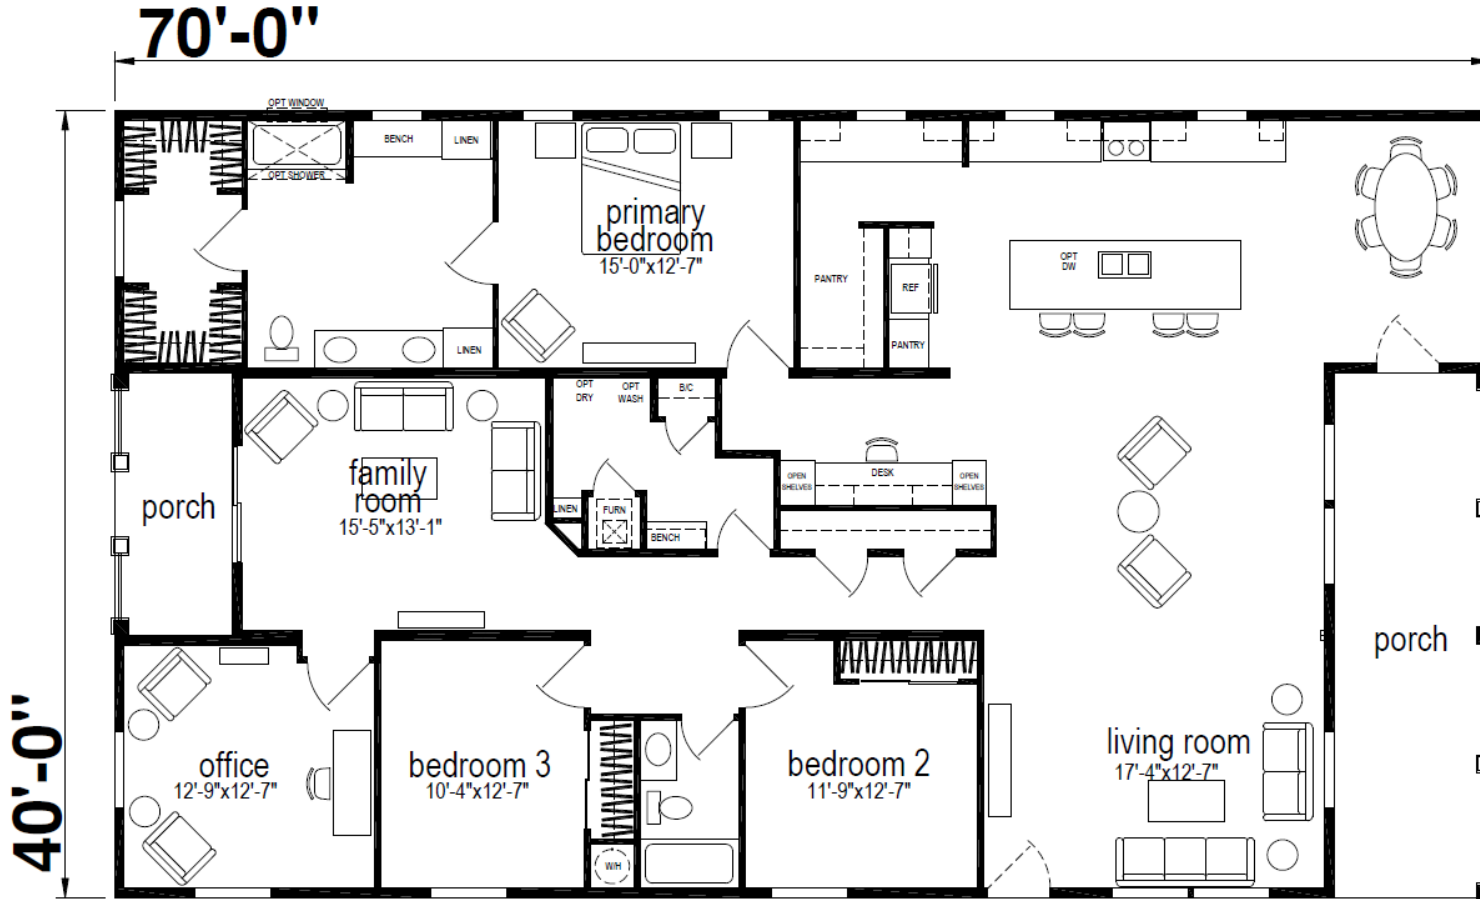

# Molalla

Hillcrest Triple Series

2,506 SQ. FT. (Approximate) 3 Bedroom, 2 Bath

Last Updated: 8-14-24

**CHAMPION HOMES CENTER**  
550 Booth Bend Rd.  
McMinnville, OR 97128

**NorthWestFactoryDirectHomes.com | 1-800-645-4943**