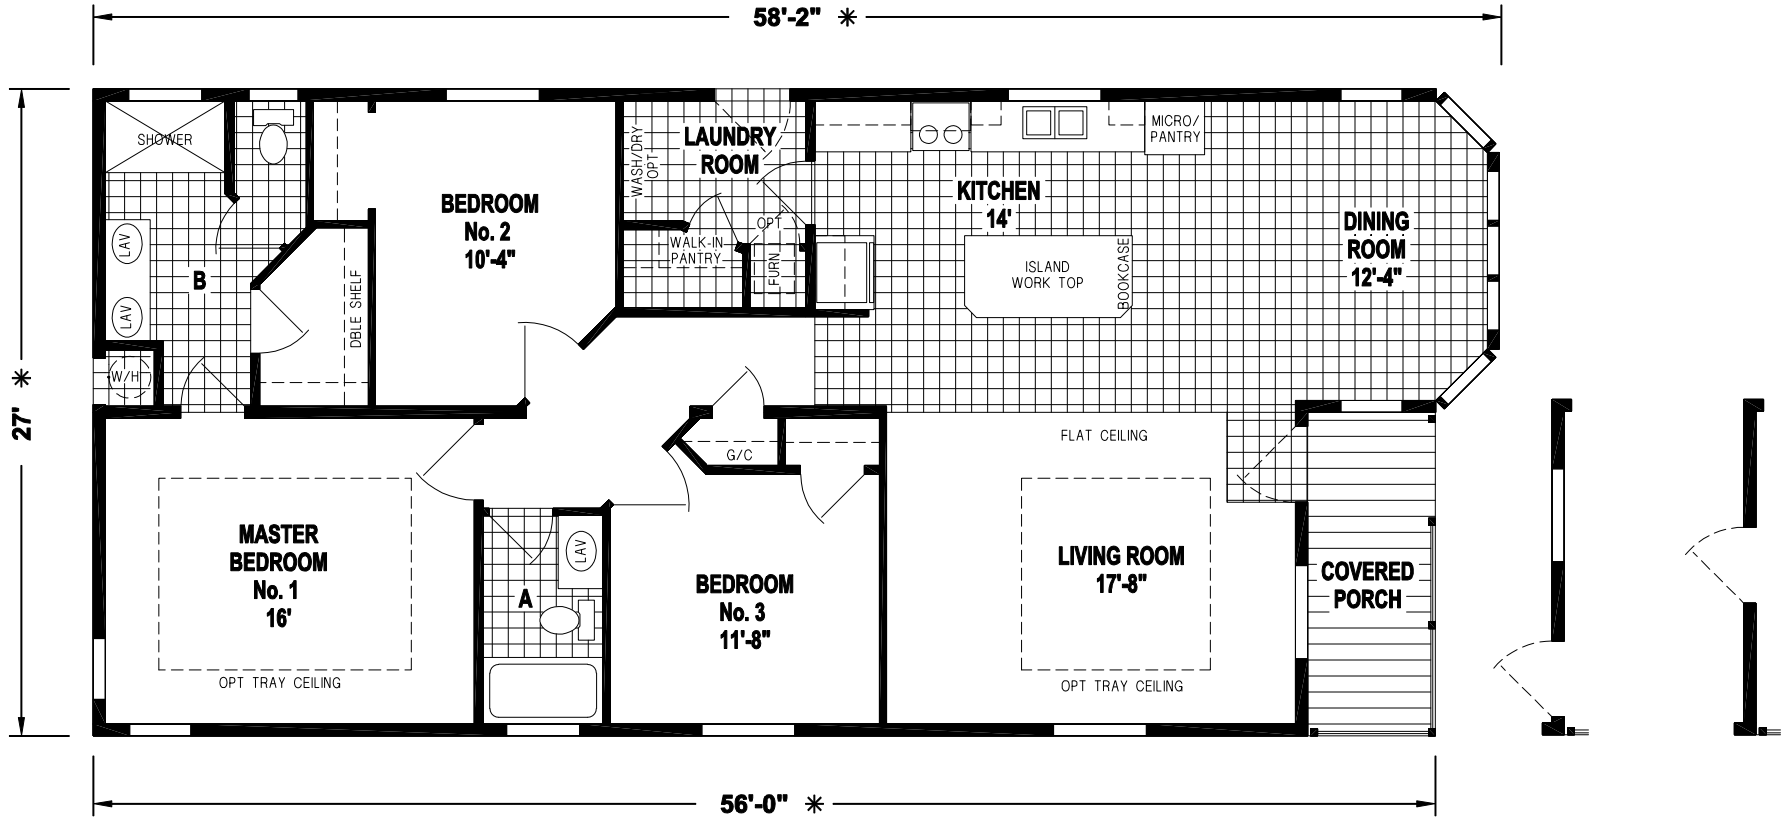

Mountain Sky

Woodbridge Series

1,495 SQ. FT. (Approximate) 3 Bedroom, 2 Bath

Last Updated: 10-9-23

CHAMPION HOMES CENTER
550 Booth Bend Rd.
McMinnville, OR 97128

NorthWestFactoryDirectHomes.com | 1-800-645-4943