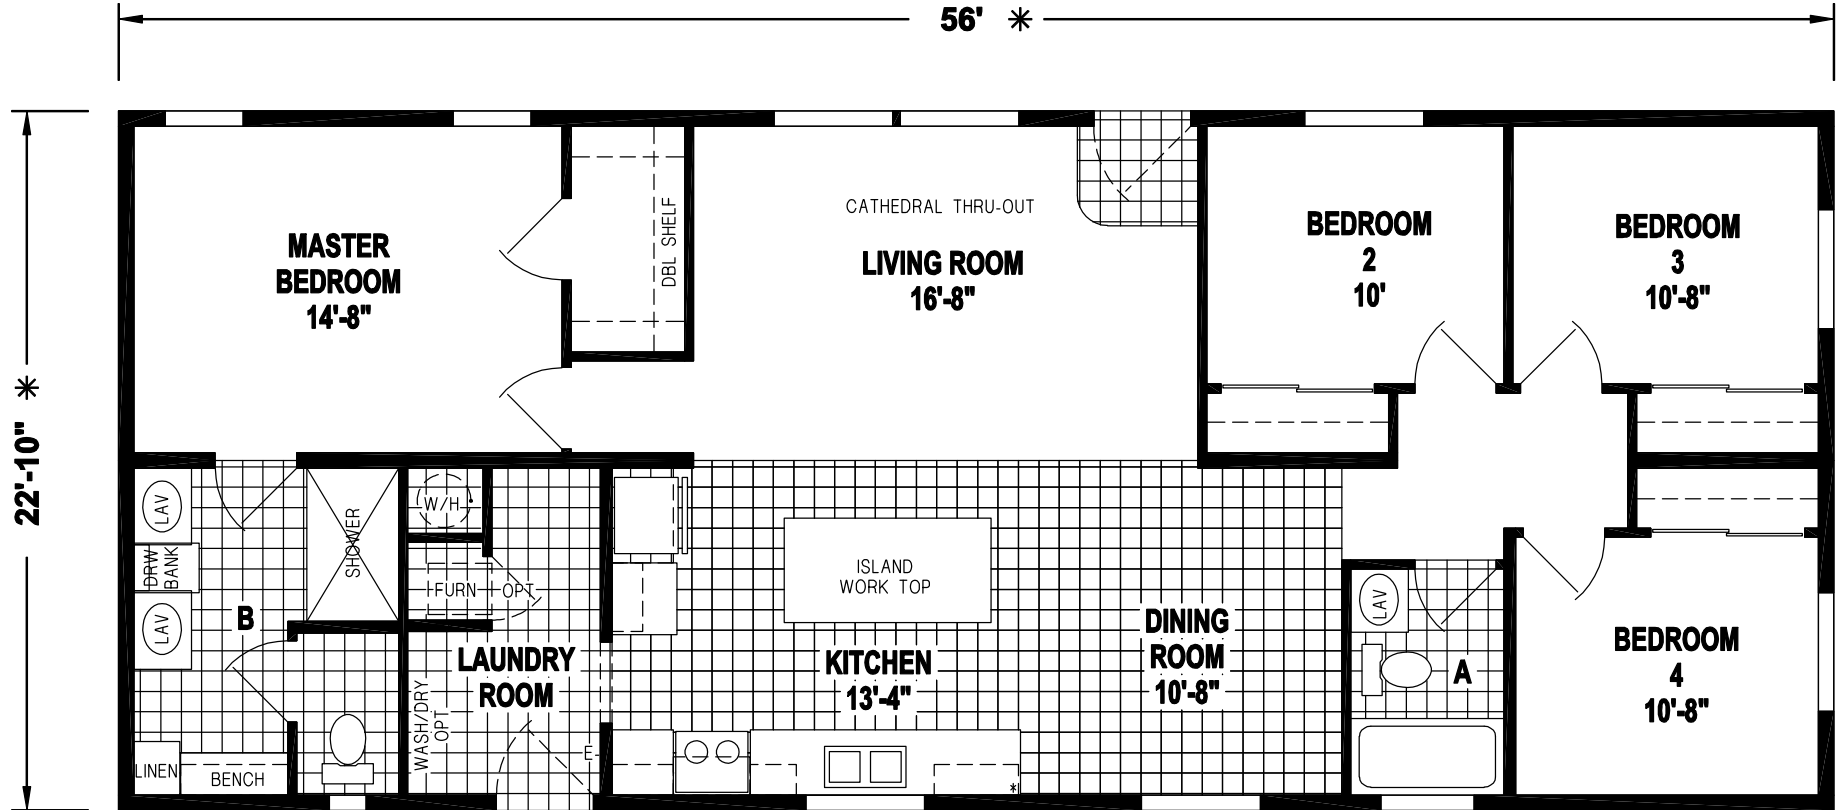

Newkirk

West Ridge Doublewide Series

1,281 SQ. FT. (Approximate) 4 Bedroom, 2 Bath

Last Updated: 7-13-21

CHAMPION HOMES CENTER
550 Booth Bend Rd.
McMinnville, OR 97128

NorthWestFactoryDirectHomes.com | 1-800-645-4943