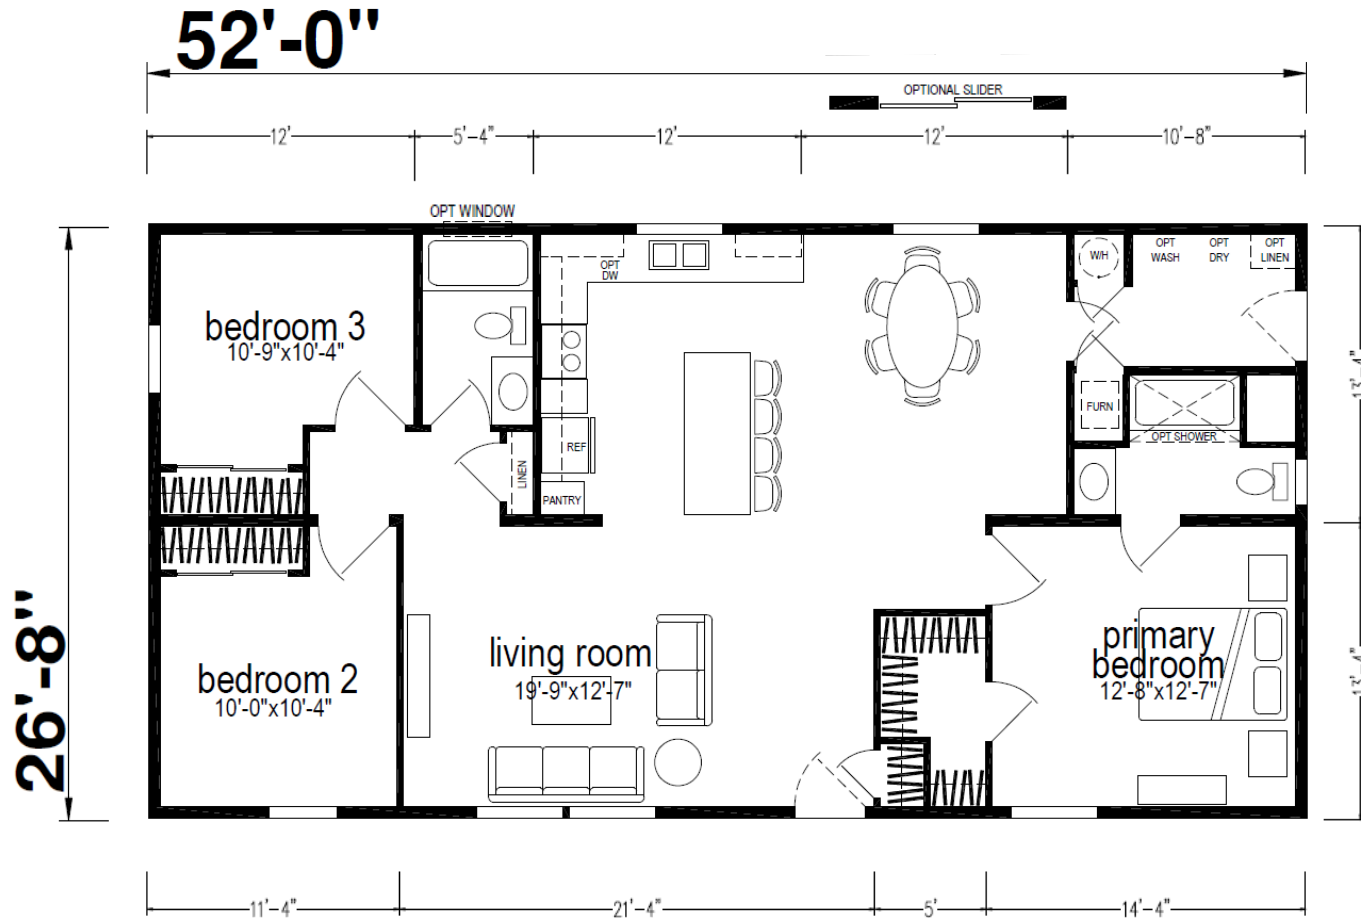

Olwell

Ridgewood Series

1,386 SQ. FT. (Approximate) 3 Bedroom, 2 Bath

Last Updated: 8-14-24

CHAMPION HOMES CENTER
550 Booth Bend Rd.
McMinnville, OR 97128

NorthWestFactoryDirectHomes.com | 1-800-645-4943

IMPORTANT: Champion Homes reserves the right to modify, cancel or substitute products or features of this event at any time without prior notice or obligation. Pictures and other promotional materials are representative and may depict or contain floor plans, square footages, elevations, options, upgrades, extra design features, decorations, floor coverings, specialty light fixtures, custom paint and wall coverings, window treatments, landscaping, sound and alarm systems, furnishings, appliances, and other designer/decorator features and amenities that are not included as part of the home and/or may not be available at all locations. Home, pricing and community information is subject to change, and homes to prior sale, at any time without notice or obligation. ©2020 Alta Cima Corp. All rights reserved.