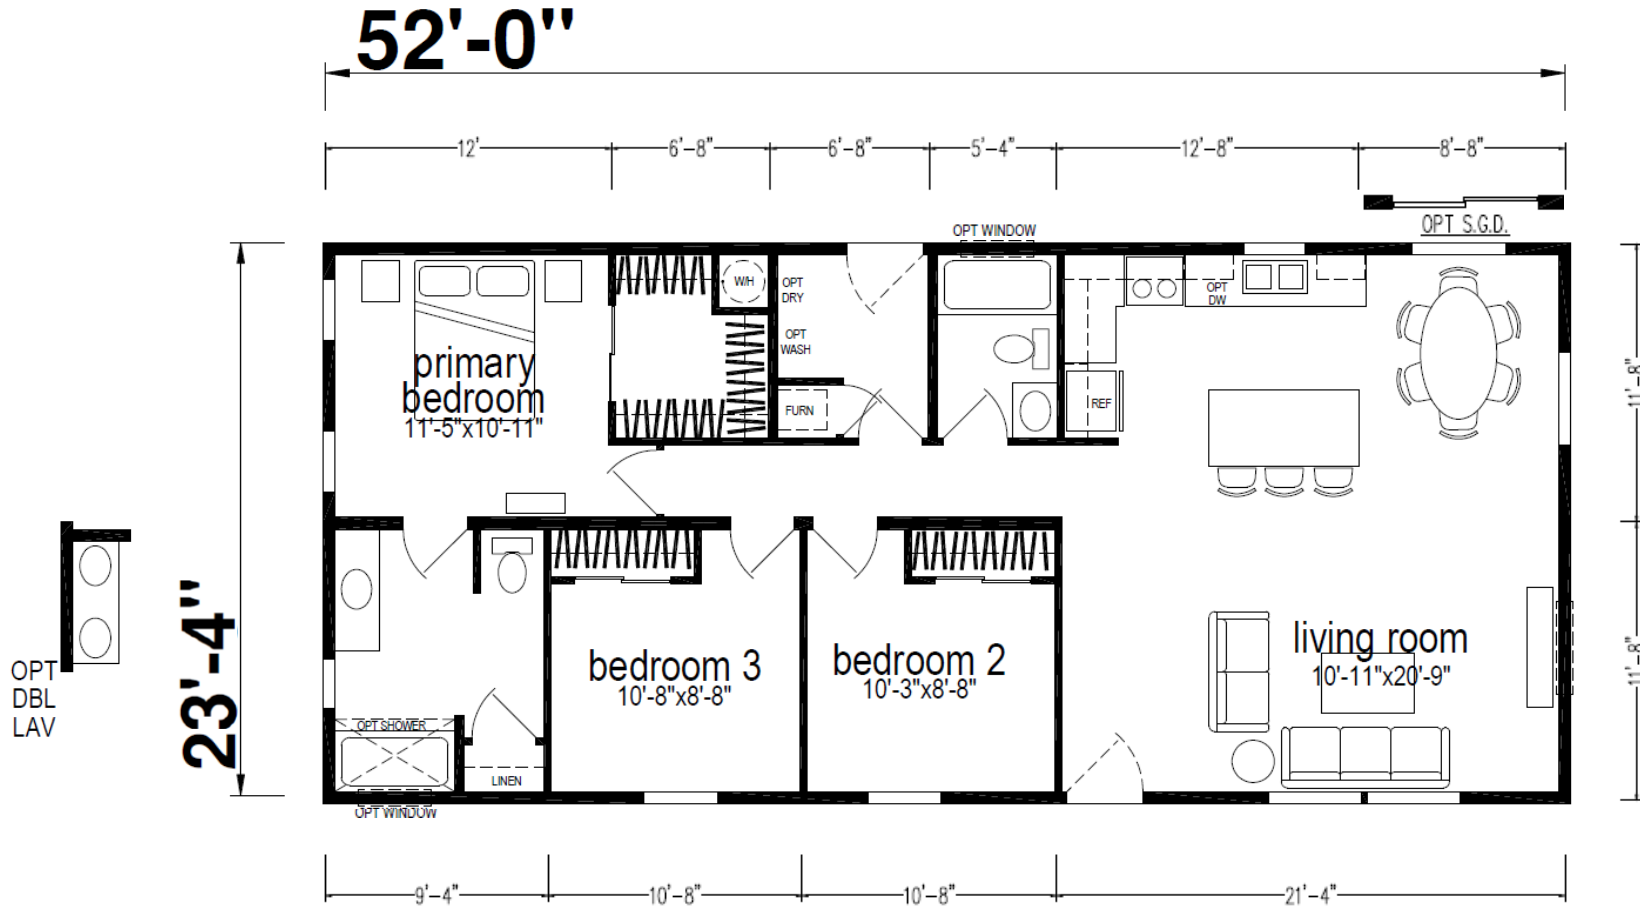

Rena

Ridgewood Series

1,213 SQ. FT. (Approximate) 3 Bedroom, 2 Bath

Last Updated: 8-14-24

CHAMPION HOMES CENTER
550 Booth Bend Rd.
McMinnville, OR 97128

NorthWestFactoryDirectHomes.com | 1-800-645-4943

IMPORTANT: Champion Homes reserves the right to modify, cancel or substitute products or features of this event at any time without prior notice or obligation. Pictures and other promotional materials are representative and may depict or contain floor plans, square footages, elevations, options, upgrades, extra design features, decorations, floor coverings, specialty light fixtures, custom paint and wall coverings, window treatments, landscaping, sound and alarm systems, furnishings, appliances, and other designer/decorator features and amenities that are not included as part of the home and/or may not be available at all locations. Home, pricing and community information is subject to change, and homes to prior sale, at any time without notice or obligation. ©2020 Alta Cima Corp. All rights reserved.