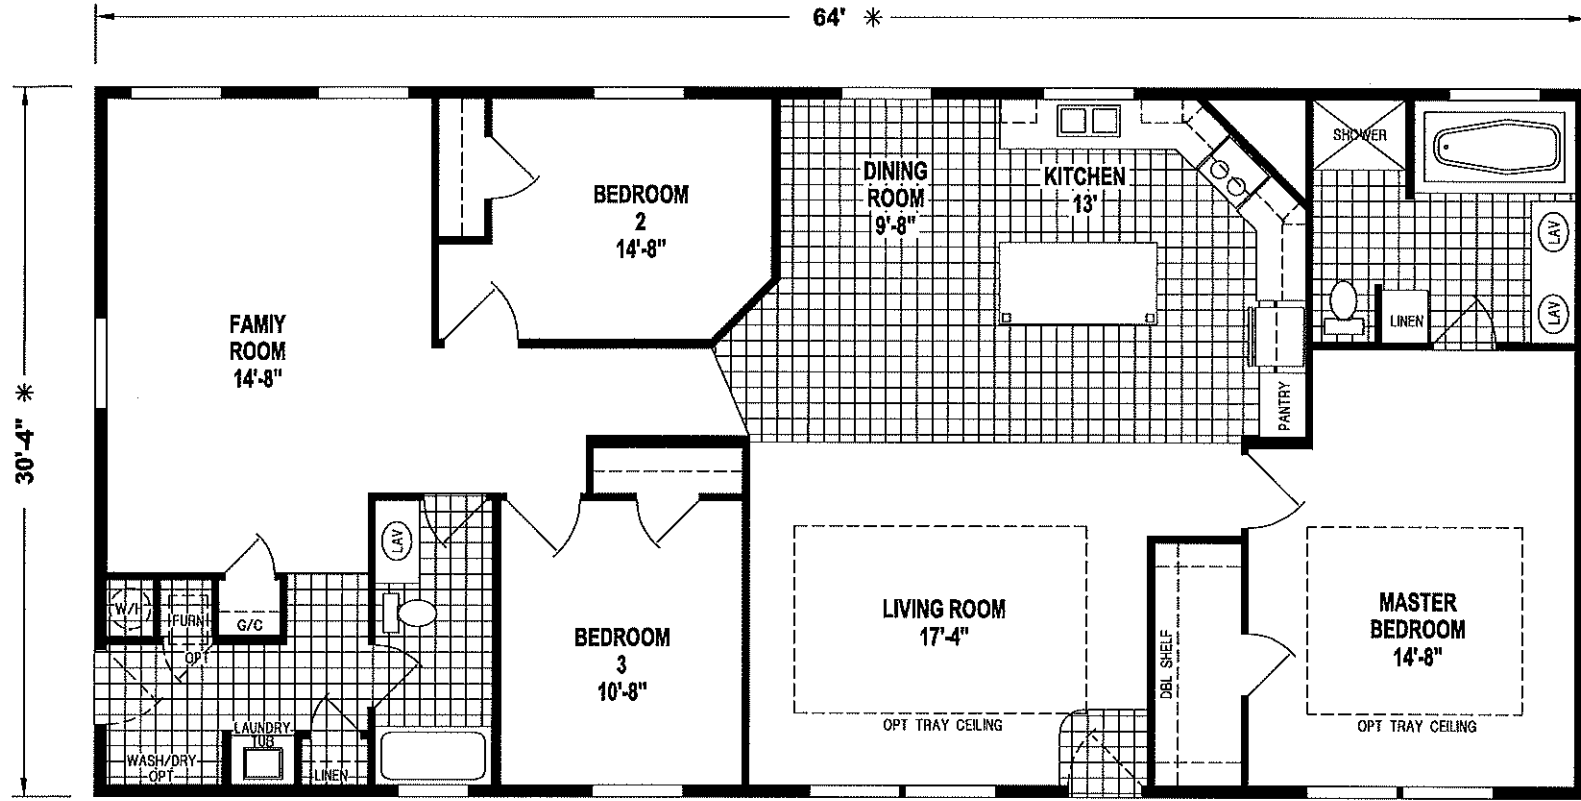

Roswell

Woodbridge Series

1,941 SQ. FT. (Approximate) 3 Bedroom, 2 Bath

Last Updated: 2-25-21

FACTORY EXPO HOME CENTERS
550 Booth Bend Rd.
McMinnville, OR 97128

NorthWestFactoryDirectHomes.com | 1-800-645-4943