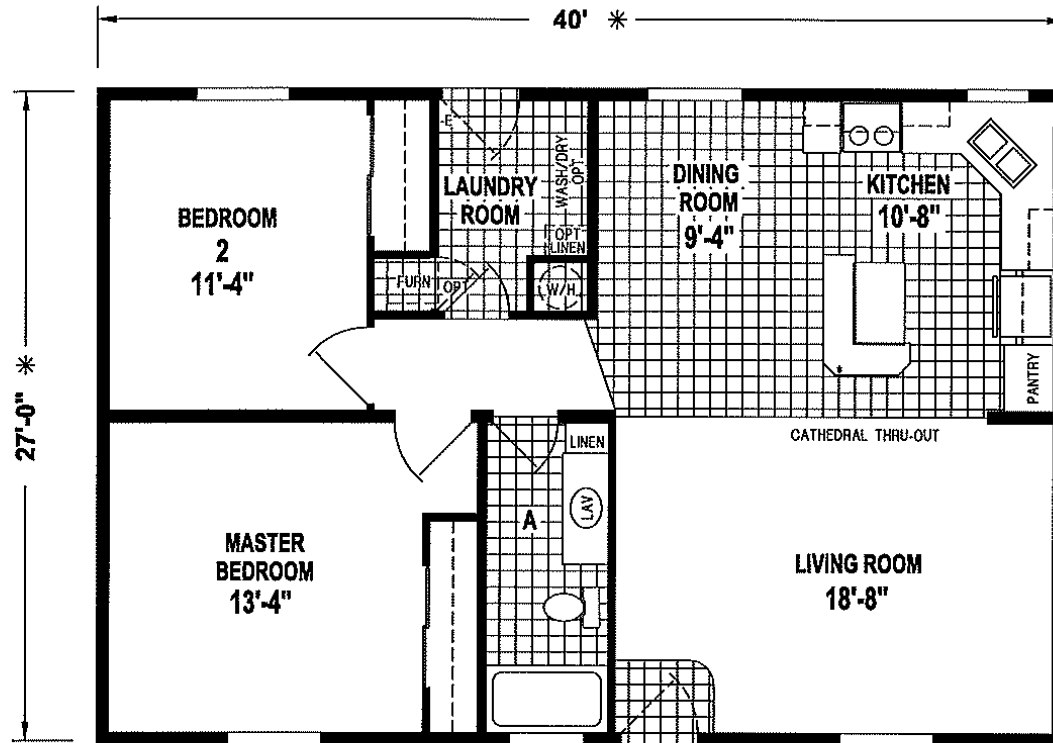

Seneca

Ramada Value Series

1,050 SQ. FT. (Approximate) 2 Bedroom, 1 Bath

Last Updated: 9-13-23

OPTION SLIDING GLASS DOOR

OPTION W/H DOOR

OPTION 60" SHOWER

CHAMPION HOMES CENTER
550 Booth Bend Rd.
McMinnville, OR 97128