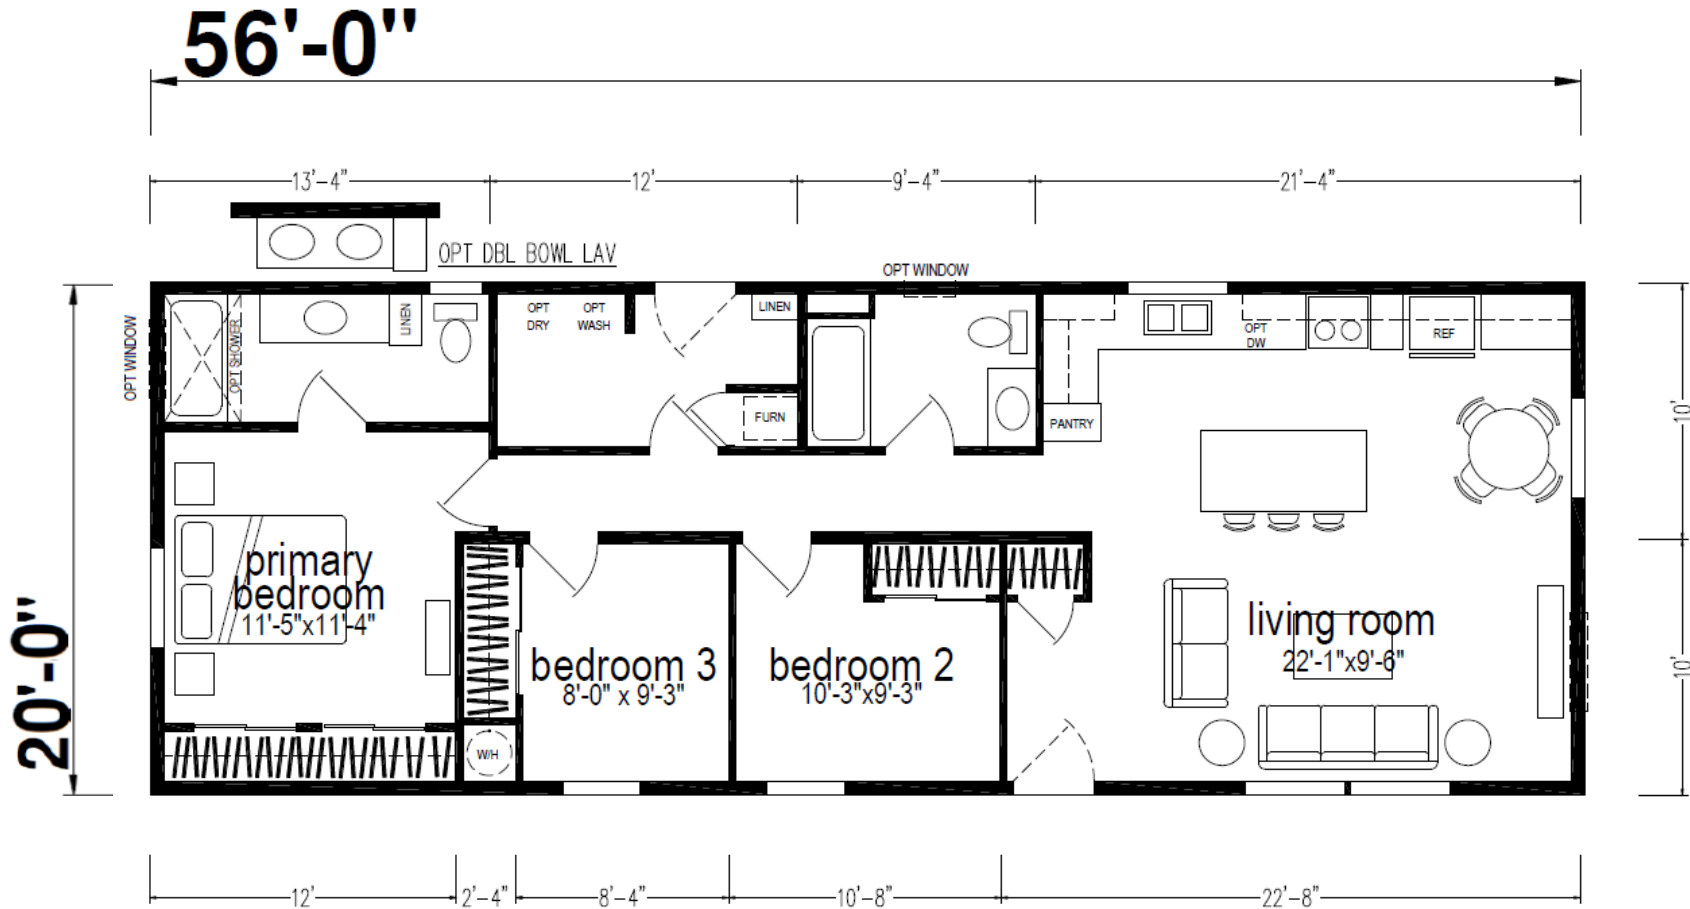

# Sherard

Ridgewood Series

1,120 SQ. FT. (Approximate) 3 Bedroom, 2 Bath

Last Updated: 8-14-24

**CHAMPION HOMES CENTER**  
550 Booth Bend Rd.  
McMinnville, OR 97128

**NorthWestFactoryDirectHomes.com | 1-800-645-4943**