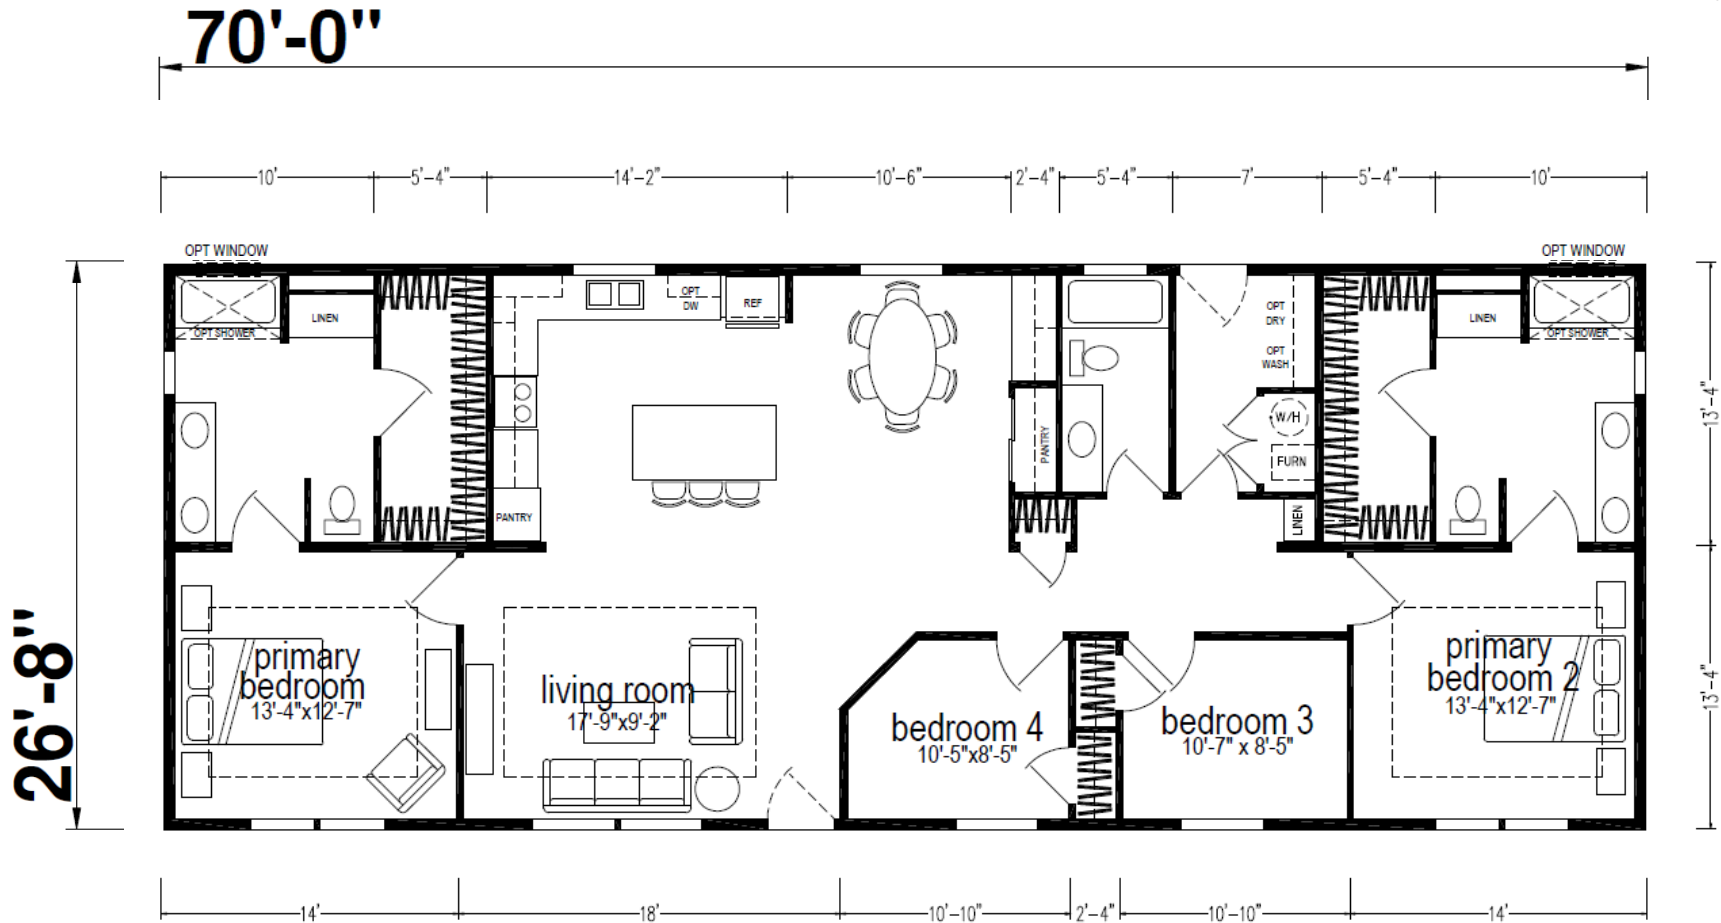

# Tamarack

Hillcrest Series

1,866 SQ. FT. (Approximate) 4 Bedroom, 3 Bath

Last Updated: 8-14-24

**CHAMPION HOMES CENTER**  
550 Booth Bend Rd.  
McMinnville, OR 97128

**NorthWestFactoryDirectHomes.com | 1-800-645-4943**