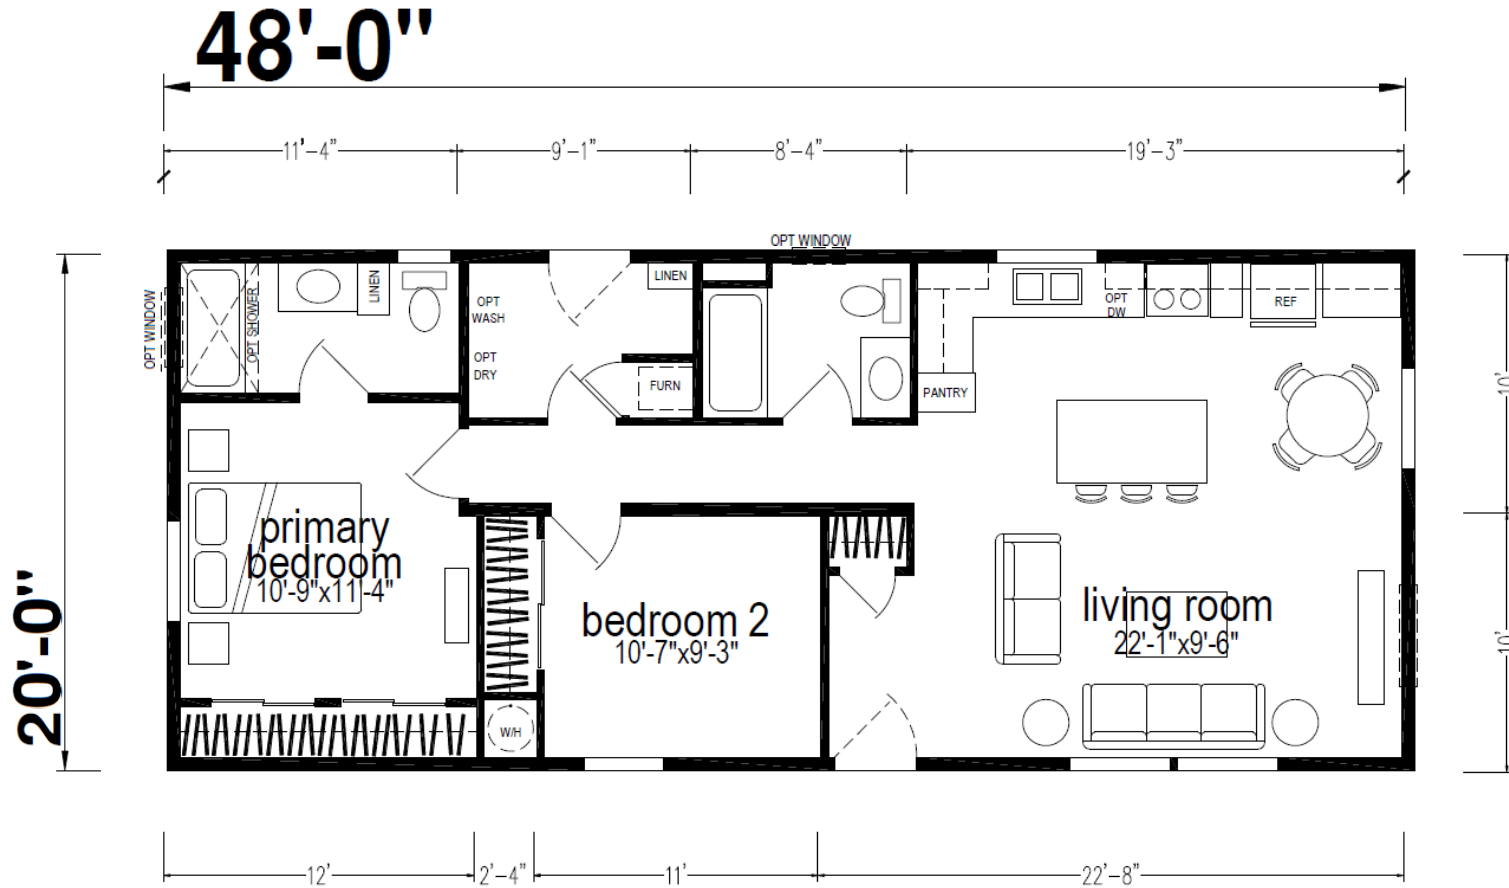

Union

Ridgewood Series

960 SQ. FT. (Approximate) 2 Bedroom, 2 Bath

Last Updated: 8-14-24

CHAMPION HOMES CENTER
550 Booth Bend Rd.
McMinnville, OR 97128

NorthWestFactoryDirectHomes.com | 1-800-645-4943

IMPORTANT: Champion Homes reserves the right to modify, cancel or substitute products or features of this event at any time without prior notice or obligation. Pictures and other promotional materials are representative and may depict or contain floor plans, square footages, elevations, options, upgrades, extra design features, decorations, floor coverings, specialty light fixtures, custom paint and wall coverings, window treatments, landscaping, sound and alarm systems, furnishings, appliances, and other designer/decorator features and amenities that are not included as part of the home and/or may not be available at all locations. Home, pricing and community information is subject to change, and homes to prior sale, at any time without notice or obligation. ©2020 Alta Cima Corp. All rights reserved.