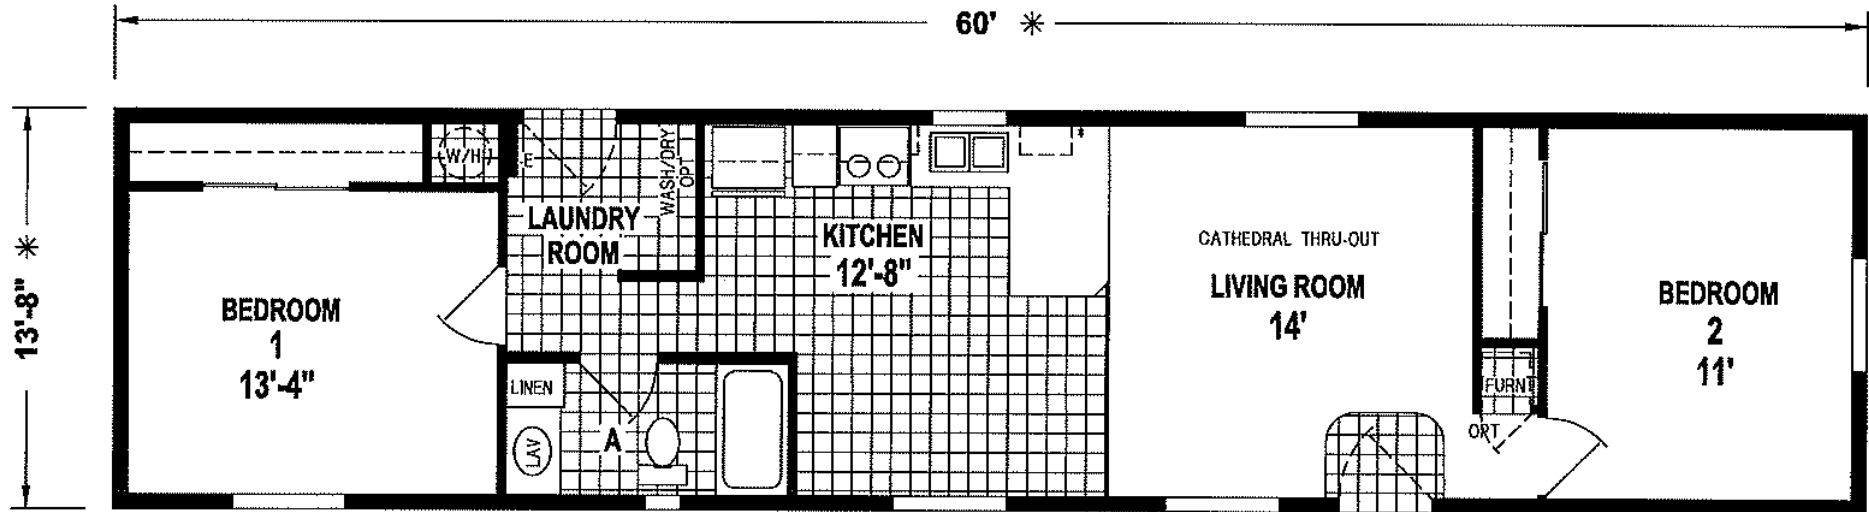

Waggoner

Ramada Value Series

820 SQ. FT. (Approximate) 2 Bedroom, 1 Bath

CHAMPION
HOMES CENTER

Last Updated: 2-25-21

OPTION 54" SHOWER

CHAMPION HOMES CENTER
550 Booth Bend Rd.
McMinnville, OR 97128

NorthWestFactoryDirectHomes.com | 1-800-645-4943