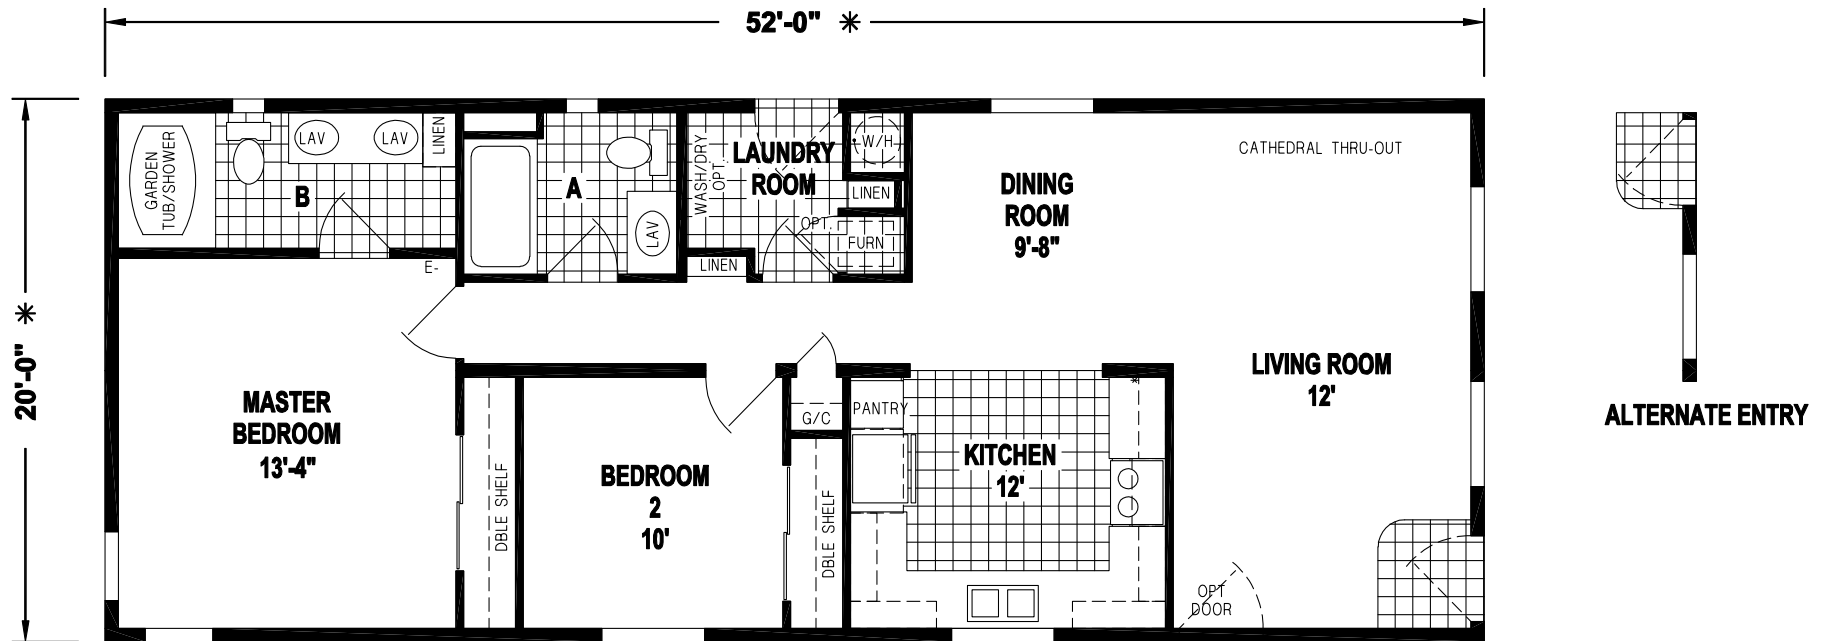

Waldport

West Ridge Doublewide Series

1,040 SQ. FT. (Approximate) 2 Bedroom, 2 Bath

Last Updated: 11-10-20

FACTORY EXPO HOME CENTERS
 550 Booth Bend Rd.
 McMinnville, OR 97128

NorthWestFactoryDirectHomes.com | 1-800-645-4943