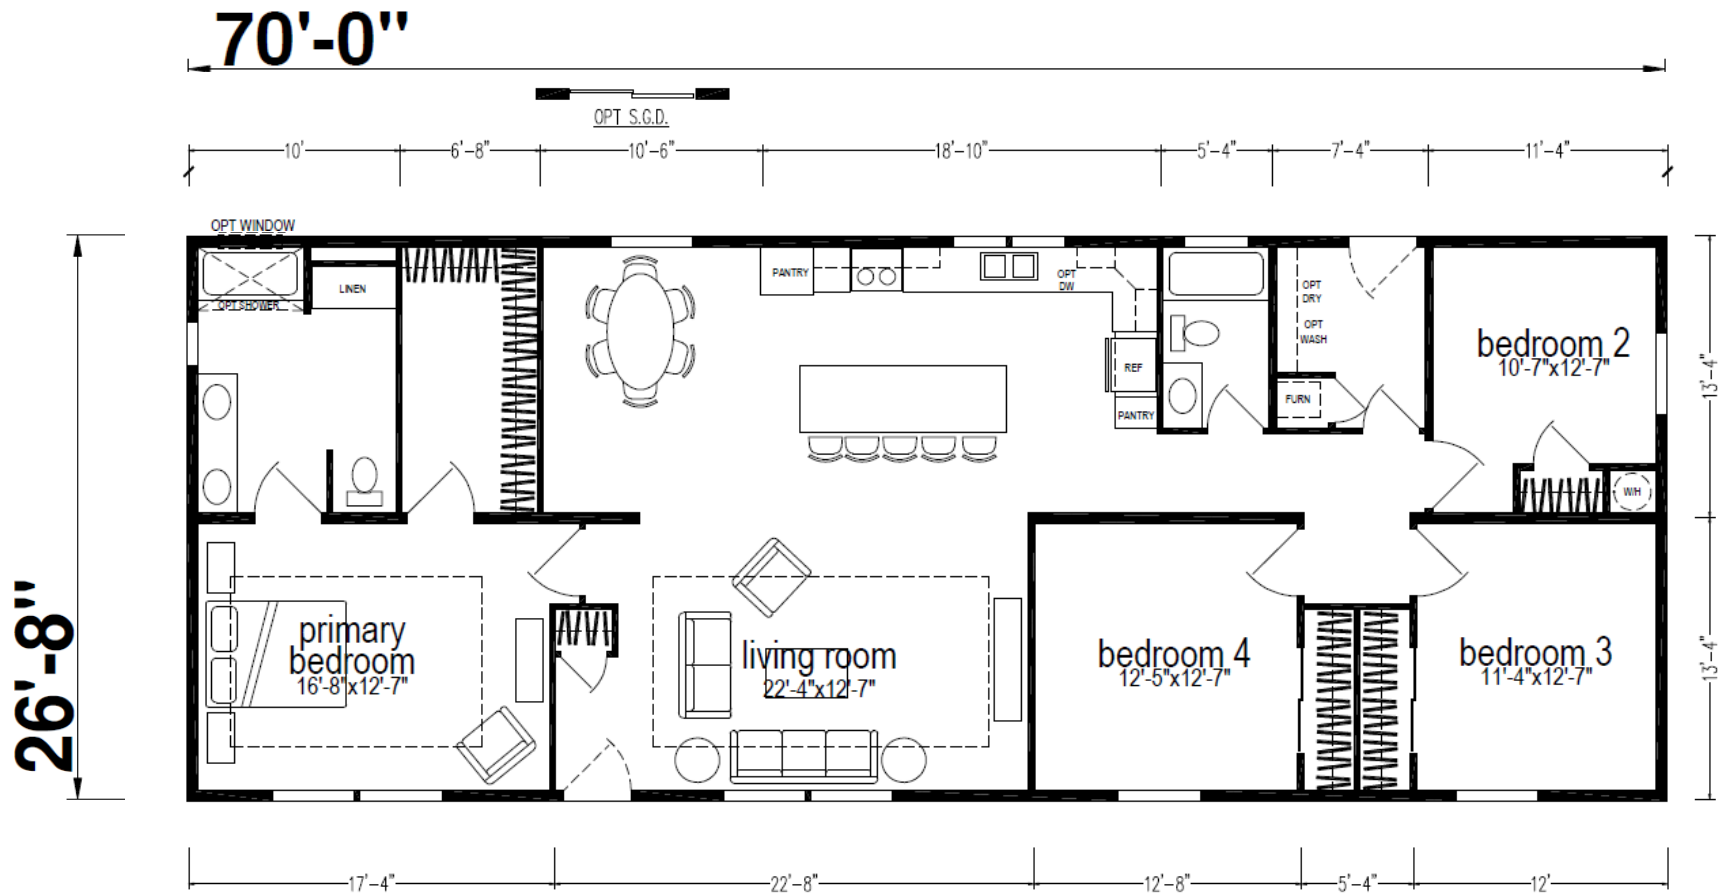

Woodway

Hillcrest Series

1,866 SQ. FT. (Approximate) 4 Bedroom, 2 Bath

Last Updated: 8-14-24

CHAMPION HOMES CENTER
550 Booth Bend Rd.
McMinnville, OR 97128

NorthWestFactoryDirectHomes.com | 1-800-645-4943

IMPORTANT: Champion Homes reserves the right to modify, cancel or substitute products or features of this event at any time without prior notice or obligation. Pictures and other promotional materials are representative and may depict or contain floor plans, square footages, elevations, options, upgrades, extra design features, decorations, floor coverings, specialty light fixtures, custom paint and wall coverings, window treatments, landscaping, sound and alarm systems, furnishings, appliances, and other designer/decorator features and amenities that are not included as part of the home and/or may not be available at all locations. Home, pricing and community information is subject to change, and homes to prior sale, at any time without notice or obligation. ©2020 Alta Cima Corp. All rights reserved.