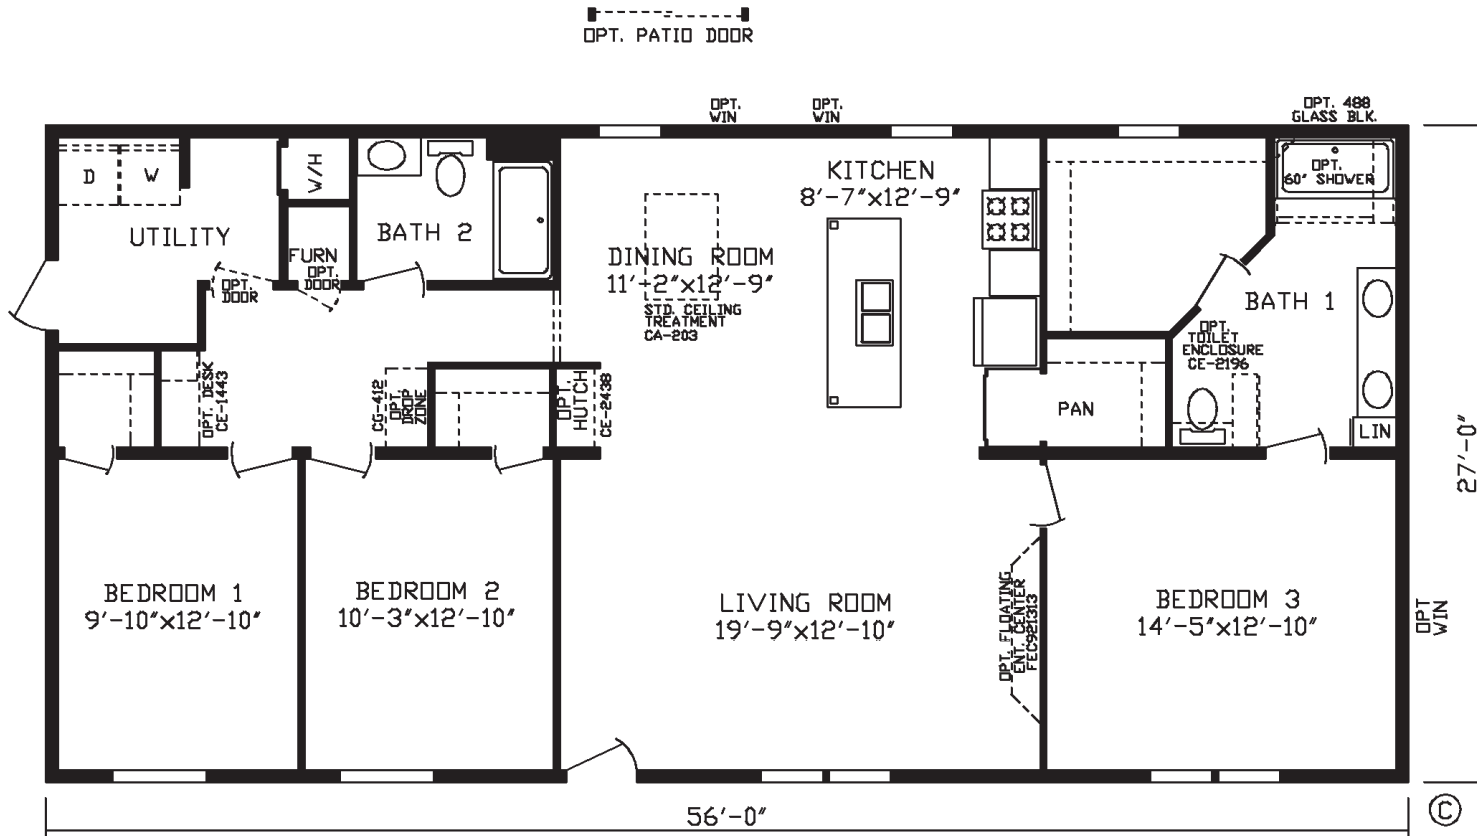

Barbee

Inspiration LE Series, Multi Section

1,512 SQ. FT. (Approximate) 3 Bedroom, 2 Bath

Last Updated: 5-9-24

FACTORY EXPO HOME CENTERS
 2225 E. Market St.
 Nappanee IN 46550

ExpoHomes.com | 1-800-918-2669