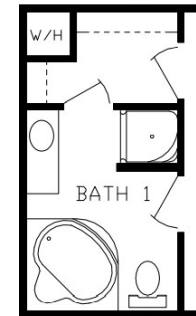

Bonneyville

Inspiration LE Series, Single Section

1,165 SQ. FT. (Approximate) 3 Bedroom, 2 Bath

Last Updated: 1-10-24

RO3 Opt Bath 1

RO4 Opt Kitchen

RO1 Opt Bath 1

RO2 Opt Bath 1