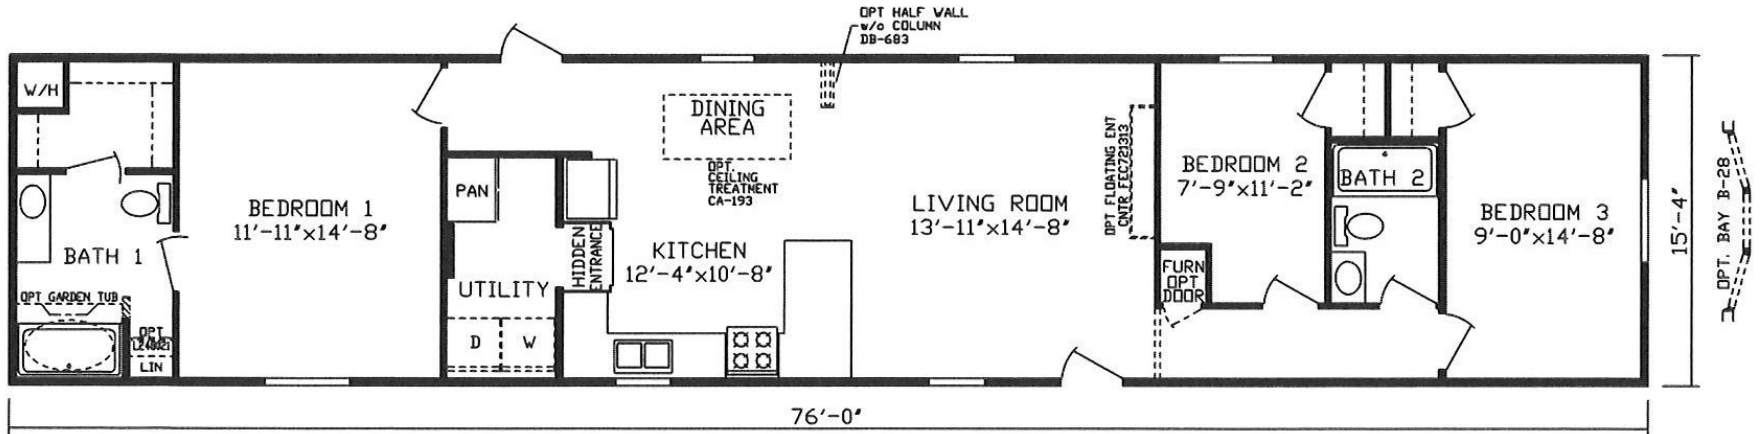

Bonneyville

Inspiration LE Series, Single Section

1,165 SQ. FT. (Approximate) 3 Bedroom, 2 Bath

Last Updated: 1-10-24

RO3 Opt Bath 1

RO4 Opt Kitchen

RO1 Opt Bath 1

RO2 Opt Bath 1