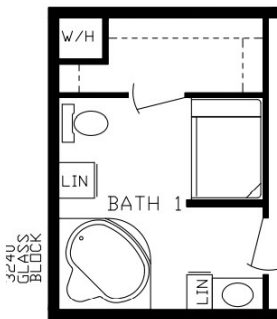

Bonneyville

Inspiration LE Series, Single Section

1,165 SQ. FT. (Approximate) 3 Bedroom, 2 Bath

Last Updated: 1-10-24

RO3 Opt Bath 1

RO4 Opt Kitchen

RO1 Opt Bath 1

RO2 Opt Bath 1