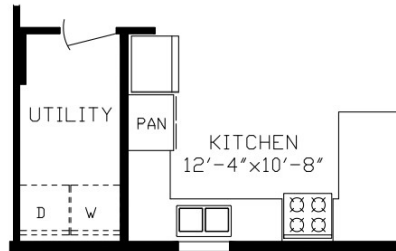

Bonneyville

Inspiration LE Series, Single Section

1,165 SQ. FT. (Approximate) 3 Bedroom, 2 Bath

Last Updated: 1-10-24

RO3 Opt Bath 1

RO4 Opt Kitchen

RO1 Opt Bath 1

RO2 Opt Bath 1