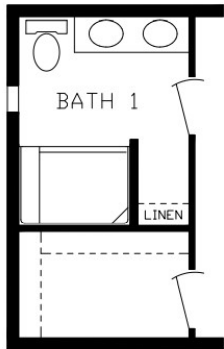

Breman

Inspiration LE Series, Single Section

920 SQ. FT. (Approximate) 2 Bedroom, 2 Bath

Last Updated: 11-9-21

RO1 Opt Bath 1

RO2 Opt Bath 1

FACTORY EXPO HOME CENTERS
 2225 E. Market St.
 Nappanee IN 46550

ExpoHomes.com | 1-800-918-2669