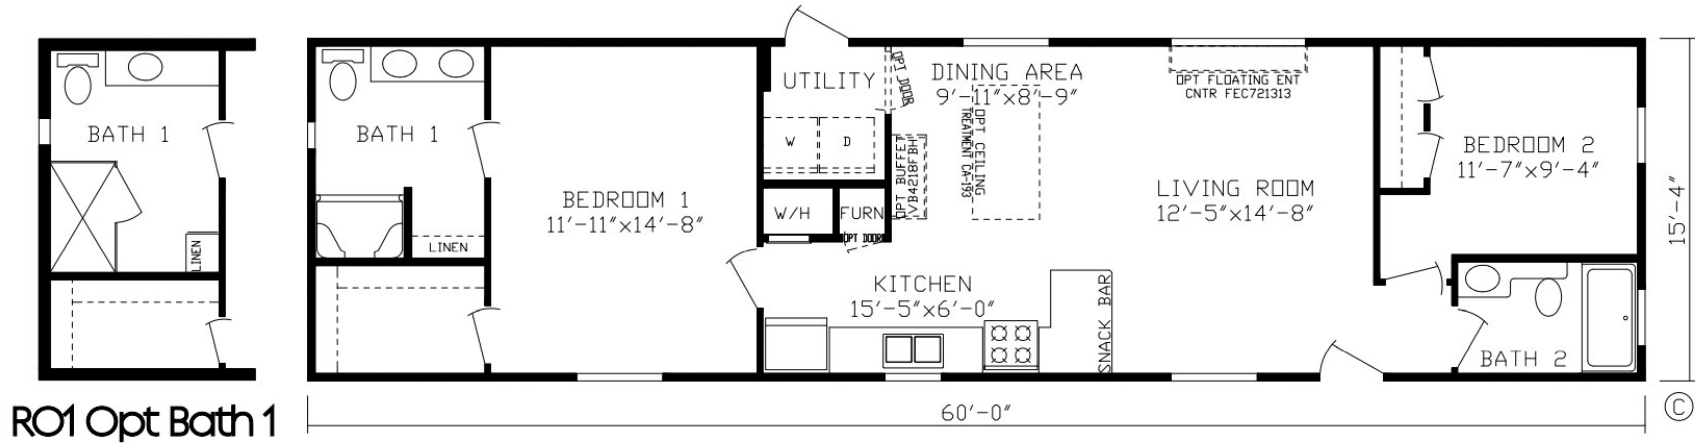

Breman

Inspiration LE Series, Single Section

920 SQ. FT. (Approximate) 2 Bedroom, 2 Bath

Last Updated: 11-9-21

RO1 Opt Bath 1

RO2 Opt Bath 1

FACTORY EXPO HOME CENTERS
 2225 E. Market St.
 Nappanee IN 46550

ExpoHomes.com | 1-800-918-2669