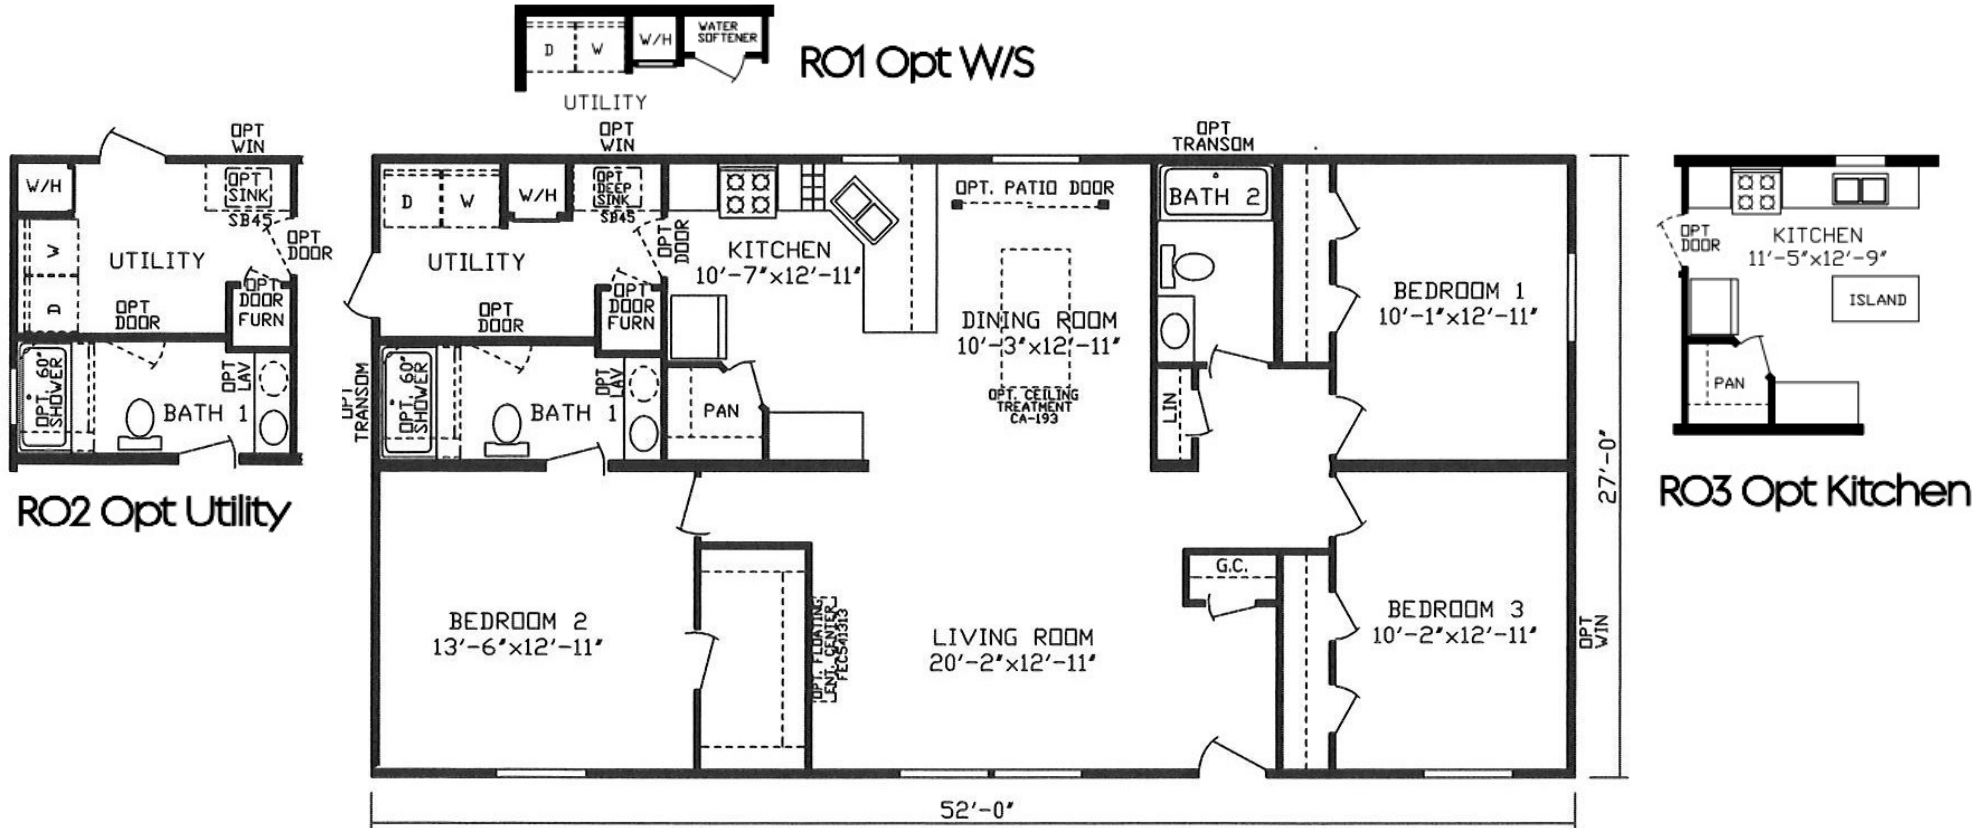

Brimfield

Inspiration LE Series, Multi Section

1,404 SQ. FT. (Approximate) 3 Bedroom, 2 Bath

Last Updated: 1-10-24

FACTORY EXPO HOME CENTERS
 2225 E. Market St.
 Nappanee IN 46550

ExpoHomes.com | 1-800-918-2669