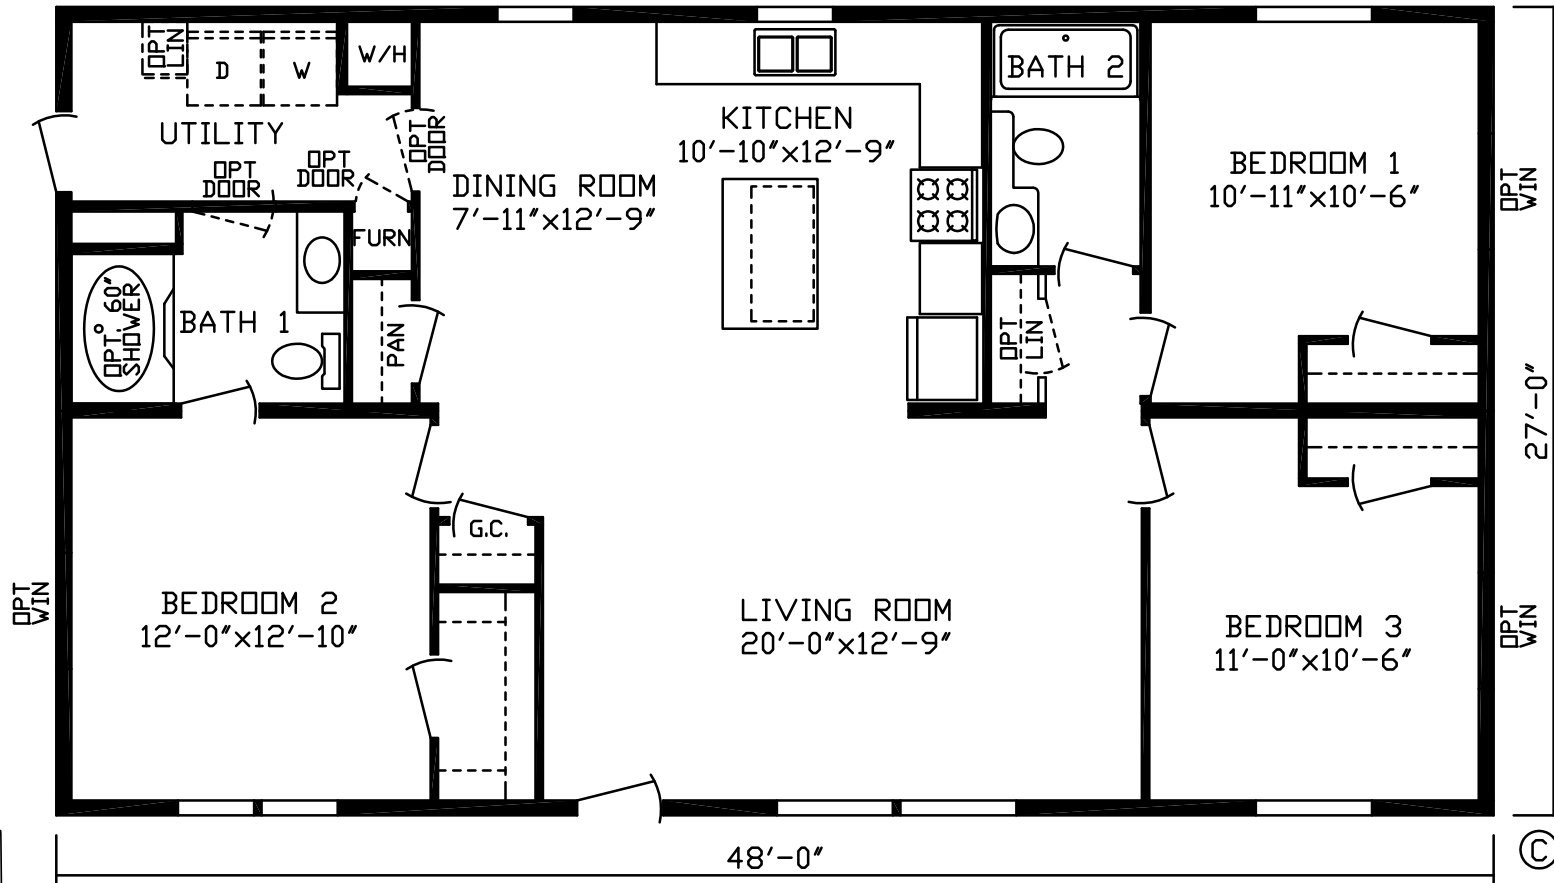

Brookport

Landmark Series, Multi-Single Sections

3 Bedroom, 2 Bath
Approx. 1,296 Sq. Ft.

Last Updated: 6-14-17

Factory Expo Home Centers
2225 East Market Street
Nappanee, IN 46550

I authorize Factory Expo Home Centers to build my house, per this plan.