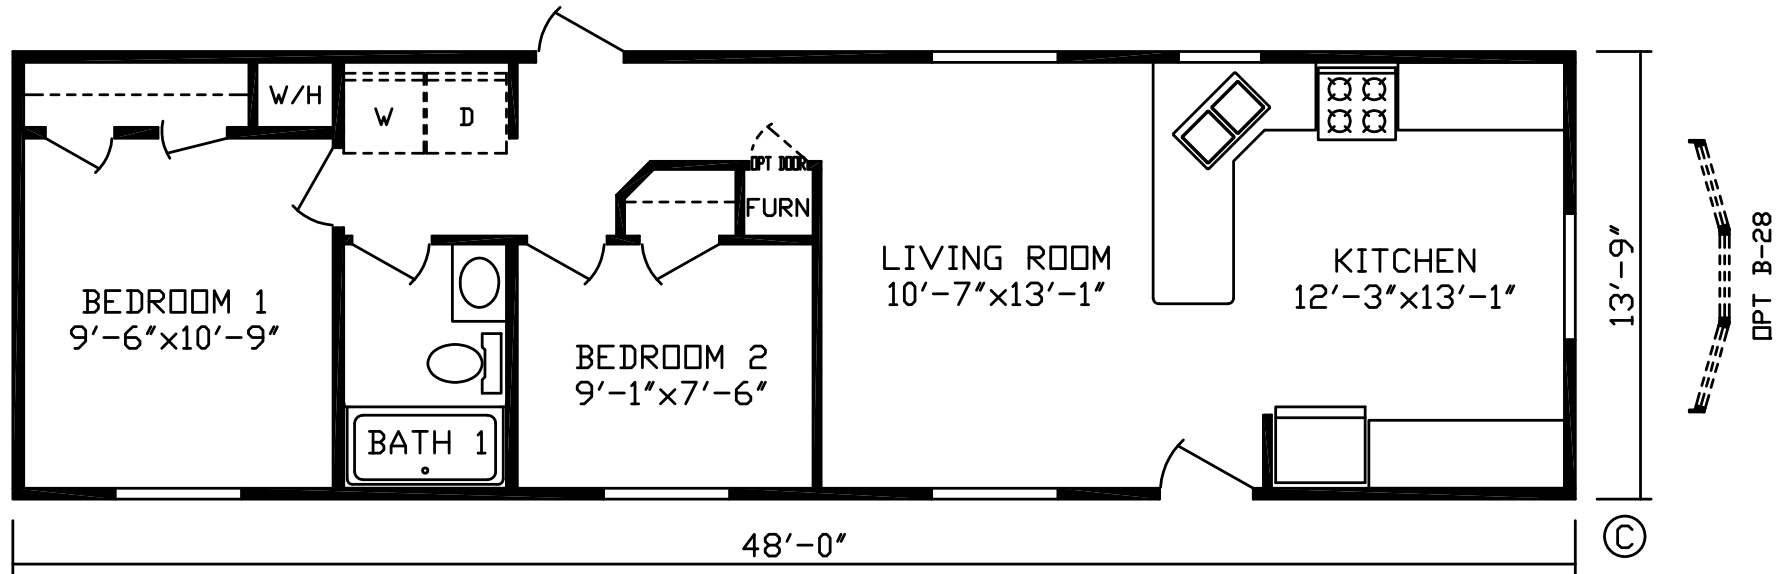

Bryant

Expo Classic Series

2 Bedroom, 1 Bath
Approx. 660 Sq. Ft.

Last Updated: 9-17-19

Factory Expo Home Centers
2225 East Market Street
Nappanee, IN 46550

I authorize Factory Expo Home Centers to build my house, per this plan.