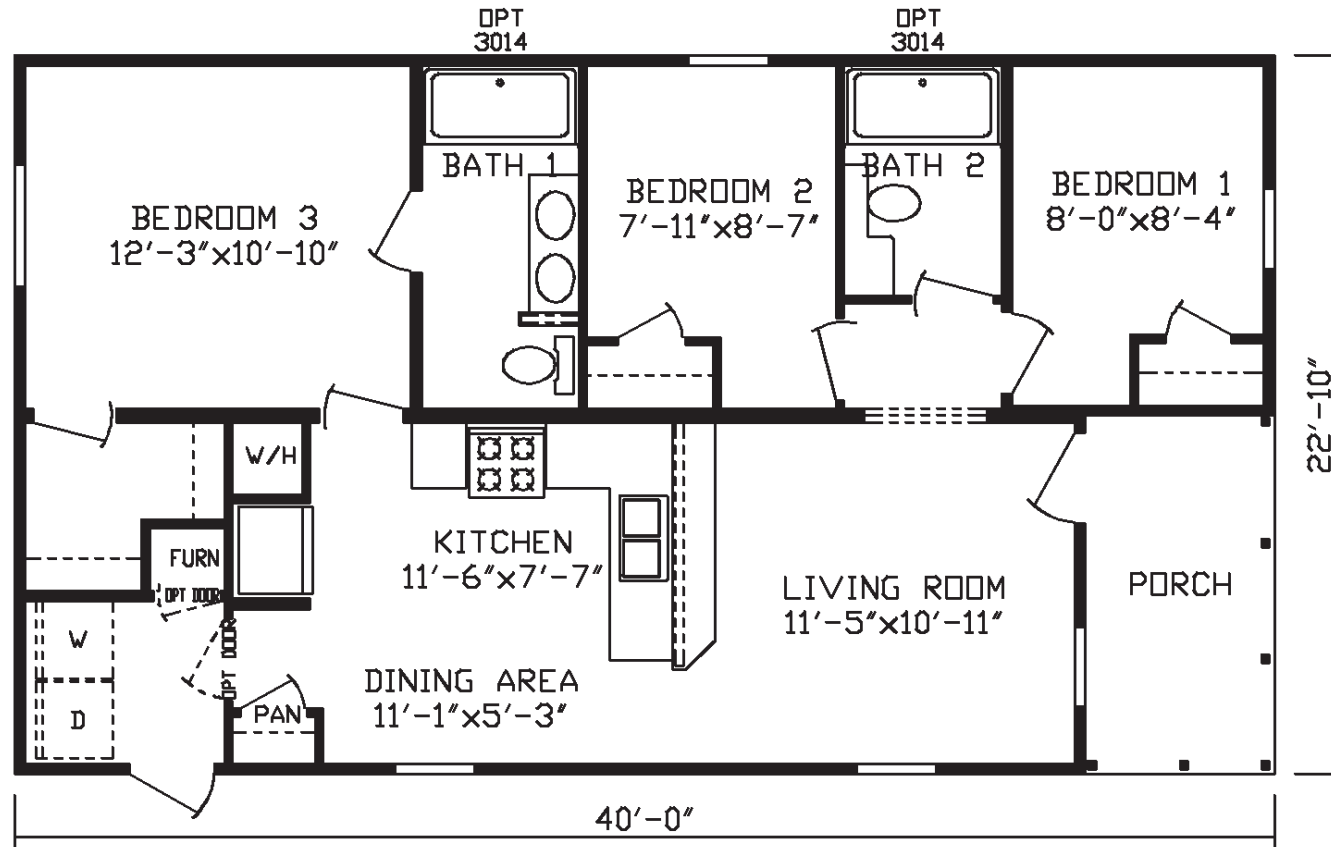

Campbellton

Inspiration LE Series, Multi Section

845 SQ. FT. (Approximate) 3 Bedroom, 2 Bath

Last Updated: 1-11-24

FACTORY EXPO HOME CENTERS

2225 E. Market St.
Nappanee IN 46550

ExpoHomes.com | 1-800-918-2669