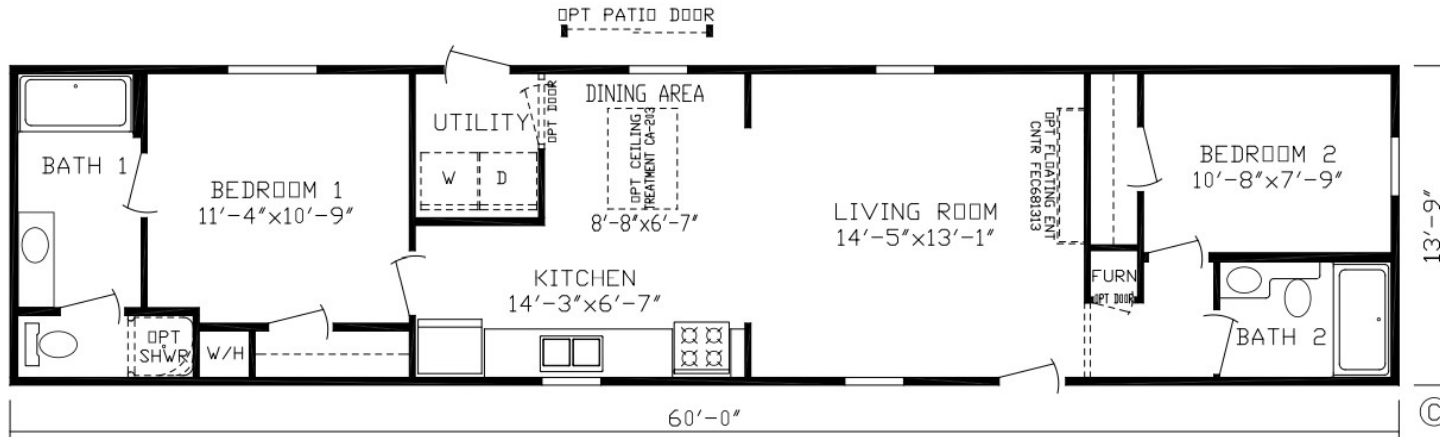

Dolton

Inspiration LE Series, Single Section

825 SQ. FT. (Approximate) 2 Bedroom, 2 Bath

Last Updated: 11-9-21

RO1 Opt W/S

FACTORY EXPO HOME CENTERS
 2225 E. Market St.
 Nappanee IN 46550

ExpoHomes.com | 1-800-918-2669