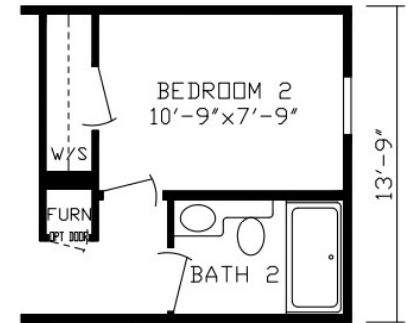

Dolton

Inspiration LE Series, Single Section

825 SQ. FT. (Approximate) 2 Bedroom, 2 Bath

Last Updated: 11-9-21

RO1 Opt W/S

FACTORY EXPO HOME CENTERS
 2225 E. Market St.
 Nappanee IN 46550

ExpoHomes.com | 1-800-918-2669