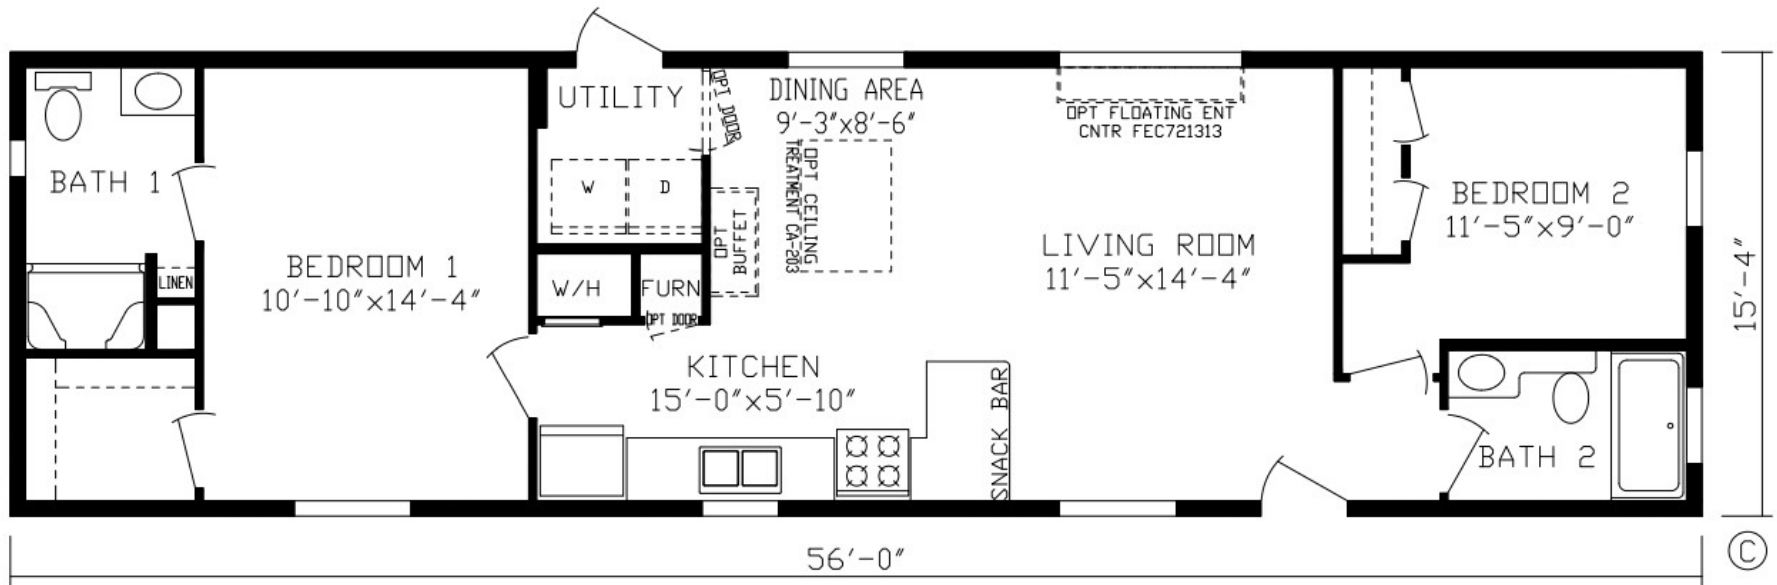

Drestin

Inspiration LE Series, Single Section

858 SQ. FT. (Approximate) 2 Bedroom, 2 Bath

Last Updated: 11-9-21

FACTORY EXPO HOME CENTERS

2225 E. Market St.
Nappanee IN 46550

ExpoHomes.com | 1-800-918-2669

IMPORTANT: Alta Cima Corp reserves the right to modify, cancel or substitute products or features of this event at any time without prior notice or obligation. Pictures and other promotional materials are representative and may depict or contain floor plans, square footages, elevations, options, upgrades, extra design features, decorations, floor coverings, specialty light fixtures, custom paint and wall coverings, window treatments, landscaping, sound and alarm systems, furnishings, appliances, and other designer/decorator features and amenities that are not included as part of the home and/or may not be available at all locations. Home, pricing and community information is subject to change, and homes to prior sale, at any time without notice or obligation. ©2020 Alta Cima Corp. All rights reserved.